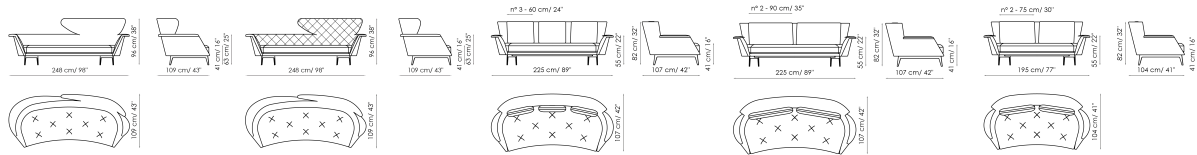

# Lovy

Lovy is a fixed sofa with an unusual silhouette: the semi-oval shape encourages conversation and the dual-height backrest creates movement from a visual perspective. Perfect for contract settings, the particular shape of the backrest makes it ideal for use in the middle of the room. In the modular version, Lovy sofa becomes even more customisable thanks to the various elements that allow it to be adapted to different spaces. The body is upholstered in removable fabric, the metal base is available in numerous

# Data sheet

Lovy - sofa 248

Width: 248cm  
Depth: 109cm  
Height: 96cm

Lovy ego - sofa 248

Width: 248cm  
Depth: 109cm  
Height: 96cm

Lovy hi - sofa 225 with 3

cushions  
Width: 225cm  
Depth: 107cm  
Height: 82cm

Width: 170cm  
Depth: 91cm  
Height: 63cm

Pouf 162x64

Width: 162cm  
Depth: 64cm  
Height: 36cm

Pouf 3 feet

Width: 55cm  
Depth: 55cm  
Height: 36cm

Mediana

Width: 192cm  
Depth: 126cm  
Height: 82cm

End section sofa

Width: 60cm  
Depth: 45cm  
Height: cm

Lumbar cushion

Width: 60cm  
Depth: 30cm  
Height: cm