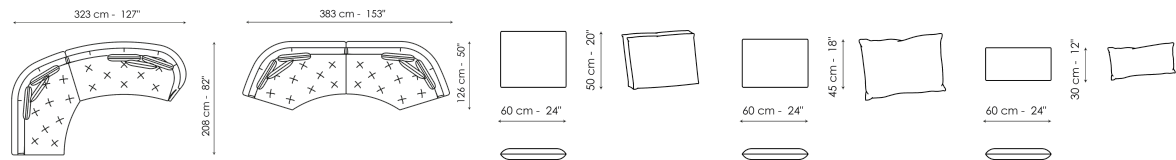

Lovy hi - sofa 225 with 2

cushions  
Width: 225cm  
Depth: 107cm  
Height: 82cm

Lovy hi - sofa 195

Width: 195cm  
Depth: 104cm  
Height: 82cm

Lovy low - sofa 200

Width: 200cm  
Depth: 94cm  
Height: 63cm

Lovy low - sofa 170

Width: 170cm  
Depth: 91cm  
Height: 63cm

Pouf 162x64

Width: 162cm  
Depth: 64cm  
Height: 36cm

Pouf 3 feet

Width: 55cm  
Depth: 55cm  
Height: 36cm

Mediana

Width: 192cm  
Depth: 126cm  
Height: 82cm

End section sofa

Width: 225cm  
Depth: 101cm  
Height: 82cm

Combination

Width: 60cm  
Depth: -cm  
Height: 45cm

Combination

Width: 60cm  
Depth: -cm  
Height: 30cm

Back cushion

Width: 60cm  
Depth: 50cm  
Height: cm

Lumbar cushion

Width: 60cm  
Depth: 45cm  
Height: cm

Lumbar cushion

Width: 60cm  
Depth: 30cm  
Height: cm