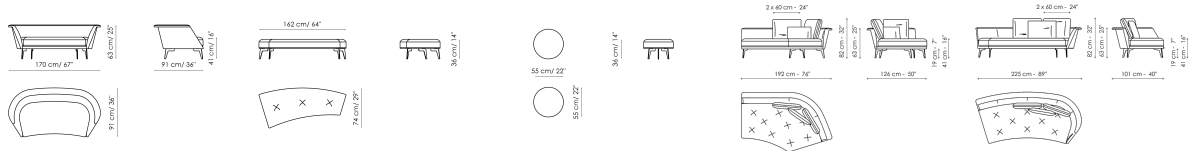

# Data sheet

Lovy - sofa 248

Width: 248cm  
Depth: 109cm  
Height: 96cm

Lovy ego - sofa 248

Width: 248cm  
Depth: 109cm  
Height: 96cm

Lovy hi - sofa 225 with 3

cushions  
Width: 225cm  
Depth: 107cm  
Height: 82cm

Lovy hi - sofa 225 with 2

cushions  
Width: 225cm  
Depth: 107cm  
Height: 82cm

Lovy hi - sofa 195

Width: 195cm  
Depth: 104cm  
Height: 82cm

Lovy low - sofa 200

Width: 200cm  
Depth: 94cm  
Height: 63cm

Lovy low - sofa 170

Width: 170cm  
Depth: 91cm  
Height: 63cm

Pouf 162x64

Width: 162cm  
Depth: 64cm  
Height: 36cm

Pouf 3 feet

Width: 55cm  
Depth: 55cm  
Height: 36cm

Mediana

Width: 192cm  
Depth: 126cm  
Height: 82cm

End section sofa

Width: 225cm  
Depth: 101cm  
Height: 82cm

Combination

Width: 60cm  
Depth: -cm  
Height: 45cm

Combination

Width: 60cm  
Depth: -cm  
Height: 30cm

Back cushion

Width: 60cm  
Depth: 50cm  
Height: cm

Lumbar cushion