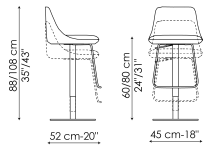

## Data sheet

Itala too

Width: 45cm

Depth: 52cm

Height: 88-108cm

---