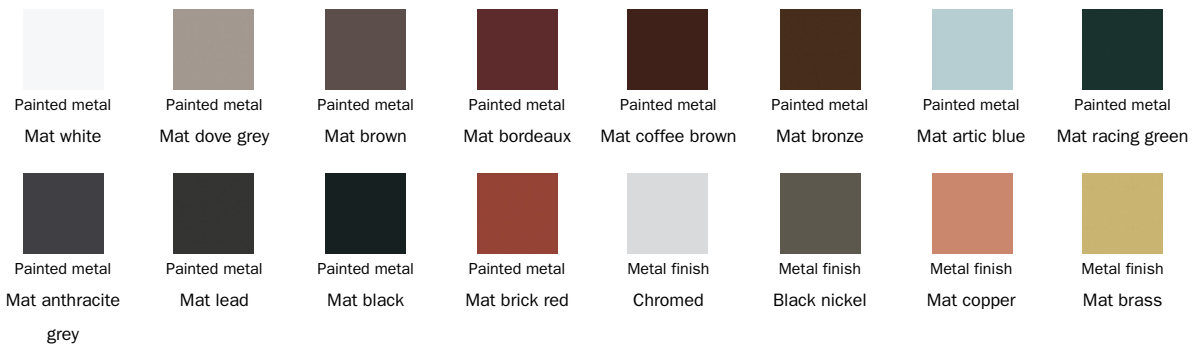

Fabric
MA07

Fabric
MA09

Fabric
MA11

Fabric
MA20

Fabric
MA22

Fabric
MC39

Fabric
MC60

Fabric
MC61

Fabric
MC62

Fabric
MC67

Fabric
MC69

Fabric
MC76

Fabric
MC81

Fabric
MC83

Fabric
MC85

Eco Leather

Legs

Metal

Legs - Itala W

Wood

Solid wood
Natural ash

Solid wood
Walnut painted
ash

Solid wood
Grey ash

The samples above represent the complete range of materials and finishes available for this product (regardless of the top shape or size, in the case of tables). Fabrics, eco-leather, leather and emery leather shown in this website are a selection. Colors and finishes are approximate and may slightly differ from actual ones. Please visit Bonaldo dealers to see the complete sample collection and get further details about our products.