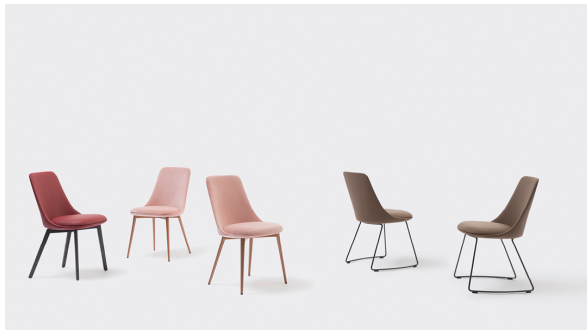

BONALDO

Itala, Itala si, Itala W, Miss Itala

Itala is a chair with an elegant design, with padding accentuated in the seat and a backrest that tapers slightly at the top, making the image of the product lighter, giving it impetus. The upholstery is available in fabric, leather or eco-leather; for the lower part of the chair, it is completely upholstered or there are four legs in metal (Itala), in wood (Itala W) or a sled-shaped base in metal (Itala si). Also a version with armrests is

available (Miss Itala). The simplicity of the sign and the chair's structural cleanliness are accompanied by a wide range of personalisation possibilities, allowing one to play with the materials, looking for different combinations and always ensuring a high aesthetic yield. This elegant dining chair perfectly integrates with classic or modern spaces.