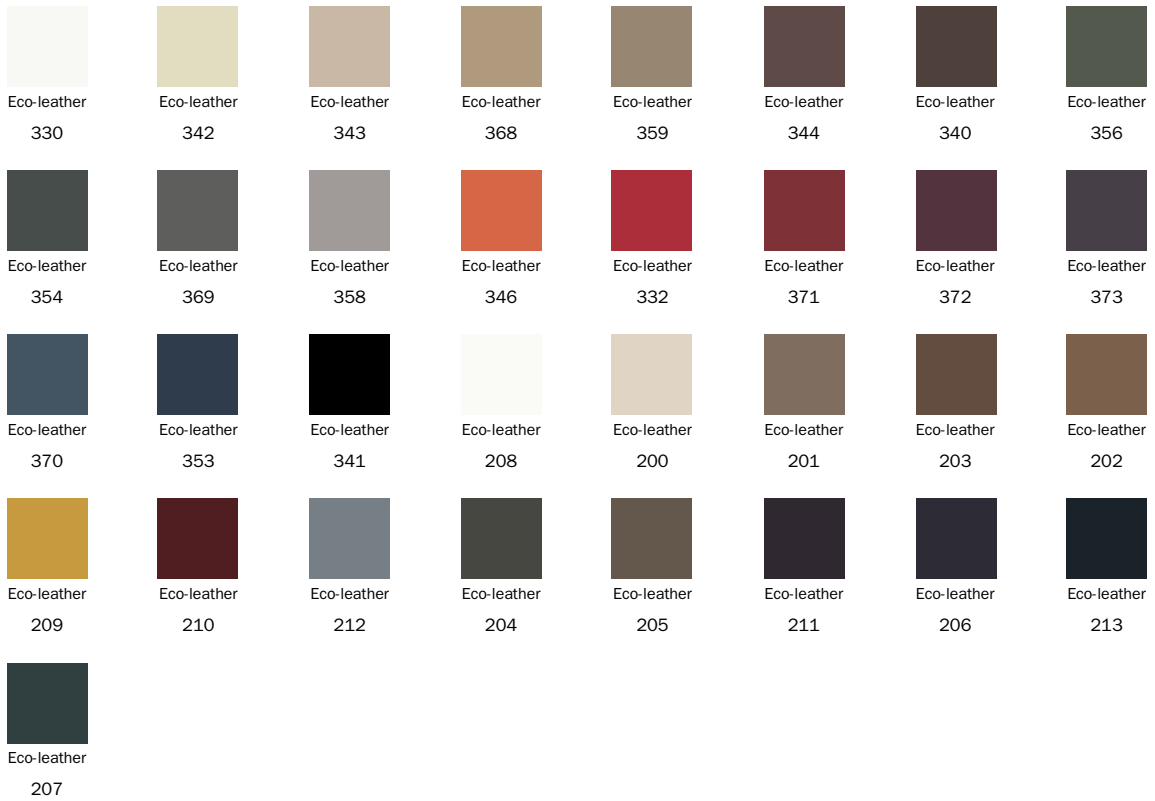

Fabric
MA07

Fabric
MA09

Fabric
MA11

Fabric
MA20

Fabric
MA22

Fabric
MC39

Fabric
MC60

Fabric
MC61

Fabric
MC62

Fabric
MC67

Fabric
MC69

Fabric
MC76

Fabric
MC81

Fabric
MC83

Fabric
MC85

Eco Leather

Legs

Metal

Legs - Itala W

Wood

Solid wood
Natural ash

Solid wood
Walnut painted
ash

Solid wood
Grey ash

The samples above represent the complete range of materials and finishes available for this product (regardless of the top shape or size, in the case of tables). Fabrics, eco-leather, leather and emery leather shown in this website are a selection. Colors and finishes are approximate and may slightly differ from actual ones. Please visit Bonaldo dealers to see the complete sample collection and get further details about our products.