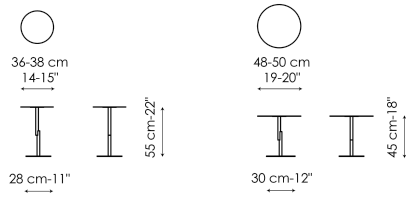

BONALDO

Innesti

Designer: Paolo Grasselli

An impeccable geometric linearity interrupted only by the coming together of two elements which combine to form a sole body, much like the branches of a tree. The word "Innesti" means "grafts" – another reference

to the inspiration provided by trees and an explicit nod to the method used for the legs.

Data sheet

Innesti high

Width: 36-38cm

Depth: 36-38cm

Height: 55cm

Innesti low

Width: 48-50cm

Depth: 48-50cm

Height: 45cm

Top

Metal

Painted metal
Mat white

Painted metal
Mat anthracite
grey

Painted metal
Mat brown

Painted metal
Mat black