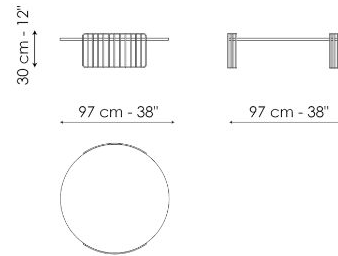

## Harpe Ø40 x H43

Width: 40cm

Depth: 40cm

Height: 43cm

## Harpe Ø40 x H50

Width: 40cm

Depth: 40cm

Height: 50cm

## Harpe Ø50 x H43

Width: 50cm

Depth: 50cm

Height: 43cm

## Harpe Ø50 x H50

Width: 50cm

Depth: 50cm

Height: 50cm