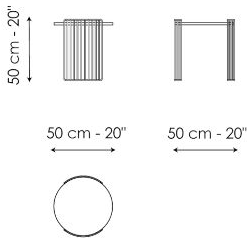

## Harpe Ø40 x H43

Width: 40cm

Depth: 40cm

Height: 43cm

## Harpe Ø40 x H50

Width: 40cm

Depth: 40cm

Height: 50cm

## Harpe Ø50 x H43

Width: 50cm

Depth: 50cm

Height: 43cm

## Harpe Ø50 x H50

Width: 50cm

Depth: 50cm

Height: 50cm