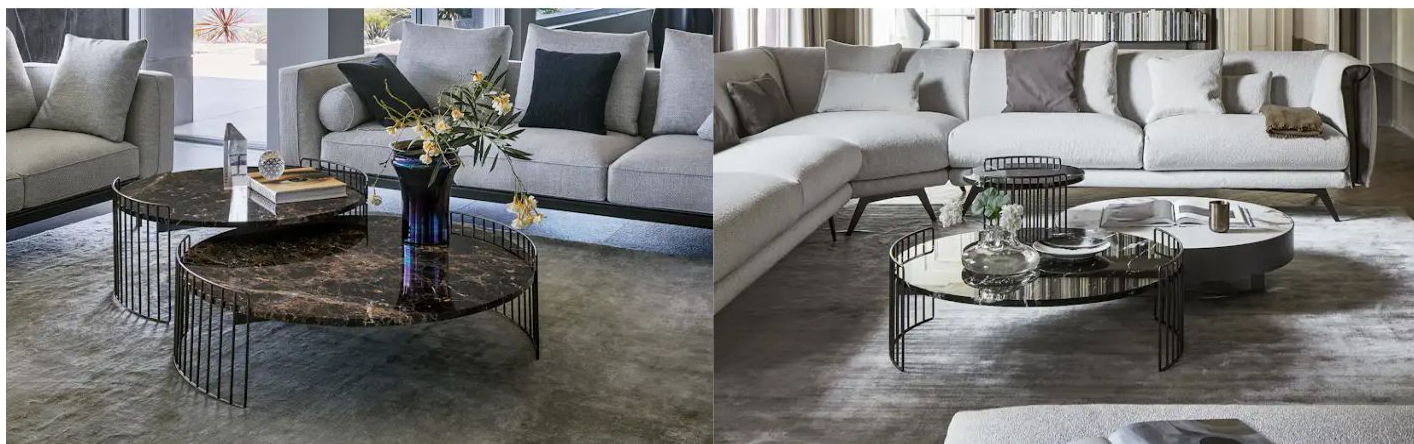

the top, available in various materials from marble to ceramic, as well as metal and glass. With their different heights and dimensions and different available tops, the Harpe round coffee tables for living spaces can adapt to every living room, both when placed alone and when combined.