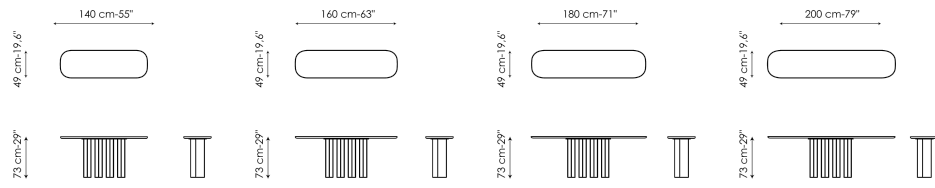

BONALDO

Geometric Console

Designer: Alain Gilles

The base features four teardrop-shaped legs, both chunky and sleek and tapered all at once. As such, your perception of the weight of the piece changes as you move around it.

Data sheet

Width: 140cm

Depth: 49cm

Height: 73cm

Width: 160cm

Depth: 49cm

Height: 73cm

Width: 180cm

Depth: 49cm

Height: 73cm

Width: 200cm

Depth: 49cm

Height: 73cm

Top

Ceramic

Mat ceramic
Ardesia grey