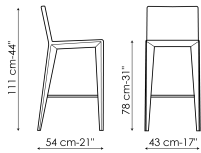

from actual ones. Please visit Bonaldo dealers to see the complete sample collection and get further details about our products.

Data sheet

Filly too h 65

Width: 43cm

Depth: 50cm

Height: 85cm

Filly too h 73

Width: 43cm

Depth: 51cm

Height: 93cm

Filly too h 78

Width: 43cm

Depth: 52cm

Height: 98cm

Filly up too h 65

Width: 43cm

Depth: 52cm

Height: 98cm

Filly up too h 73

Width: 43cm

Depth: 53cm

Height: 106cm

Filly up too h 78

Width: 43cm

Depth: 54cm

Height: 111cm