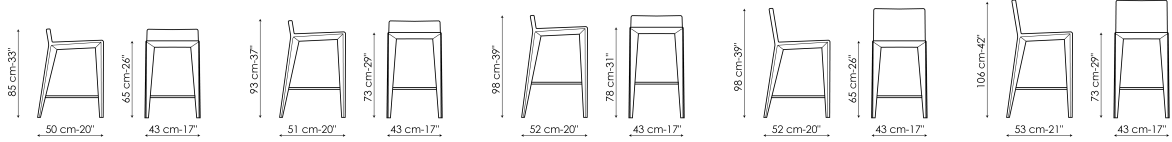

from actual ones. Please visit Bonaldo dealers to see the complete sample collection and get further details about our products.

Data sheet

Filly too h 65

Width: 43cm

Depth: 50cm

Height: 85cm

Filly too h 73

Width: 43cm

Depth: 51cm

Height: 93cm

Filly too h 78

Width: 43cm

Depth: 52cm

Height: 98cm

Filly up too h 65

Width: 43cm

Depth: 52cm

Height: 98cm

Filly up too h 73

Width: 43cm

Depth: 53cm

Height: 106cm

Filly up too h 78

Width: 43cm

Depth: 54cm

Height: 111cm