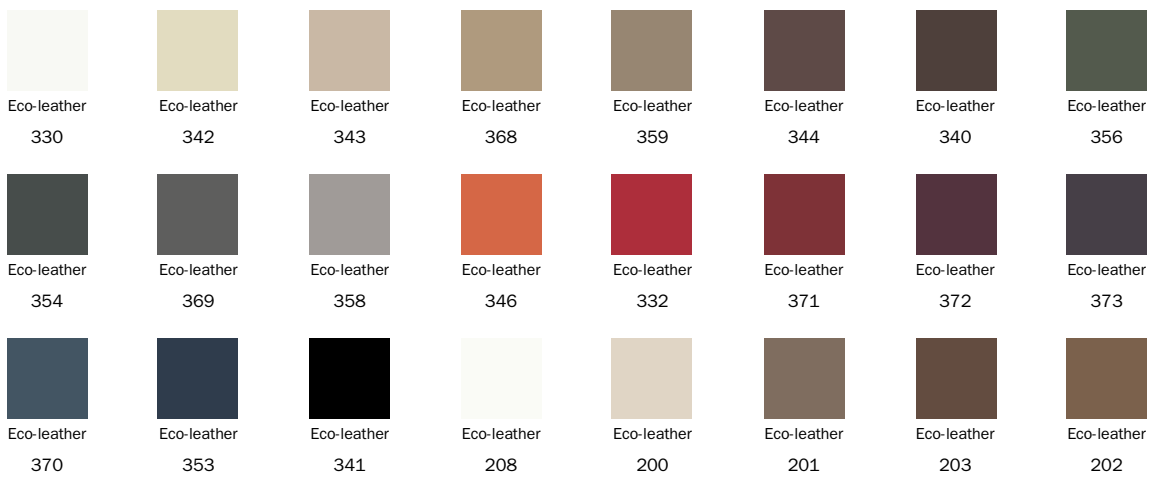

Upholstered

Leather

Leather Capri
L08

Leather Capri
L09

Leather Capri
L26

Leather Capri
L30

Leather Capri
L34

Leather Capri
L43

Leather Capri
L44

Leather Capri
L51

Leather Capri
L06

Fabric

Eco Leather

Emery Leather

Legs

Metal

The samples above represent the complete range of materials and finishes available for this product (regardless of the top shape or size, in the case of tables). Fabrics, eco-leather, leather and emery leather shown in this website are a selection. Colors and finishes are approximate and may slightly differ