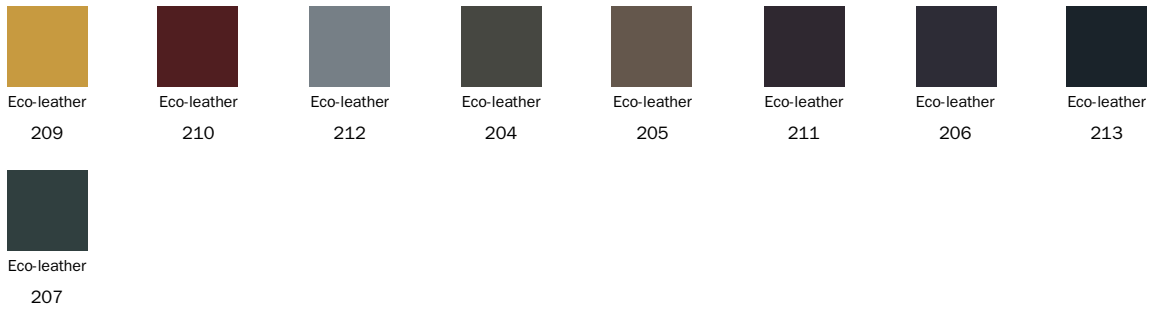

Upholstered

Leather

Leather Capri
L08

Leather Capri
L09

Leather Capri
L26

Leather Capri
L30

Leather Capri
L34

Leather Capri
L43

Leather Capri
L44

Leather Capri
L51

Leather Capri
L06

Fabric

Eco Leather

Emery Leather

Legs

Metal

The samples above represent the complete range of materials and finishes available for this product (regardless of the top shape or size, in the case of tables). Fabrics, eco-leather, leather and emery leather shown in this website are a selection. Colors and finishes are approximate and may slightly differ