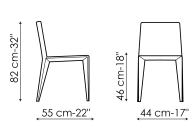

## Data sheet

Filly  
Width: 44cm  
Depth: 55cm  
Height: 82cm

Filly up  
Width: 44cm  
Depth: 58cm  
Height: 90cm

Filly large  
Width: 50cm  
Depth: 55cm  
Height: 82cm

Filly large up  
Width: 50cm  
Depth: 55cm  
Height: 90cm

Miss Filly  
Width: 57cm  
Depth: 55cm  
Height: 82cm

Miss Filly up  
Width: 57cm  
Depth: 55cm  
Height: 90cm