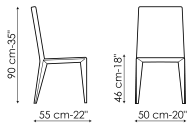

## Data sheet

Filly  
Width: 44cm  
Depth: 55cm  
Height: 82cm

Filly up  
Width: 44cm  
Depth: 58cm  
Height: 90cm

Filly large  
Width: 50cm  
Depth: 55cm  
Height: 82cm

Filly large up  
Width: 50cm  
Depth: 55cm  
Height: 90cm

Miss Filly  
Width: 57cm  
Depth: 55cm  
Height: 82cm

Miss Filly up  
Width: 57cm  
Depth: 55cm  
Height: 90cm