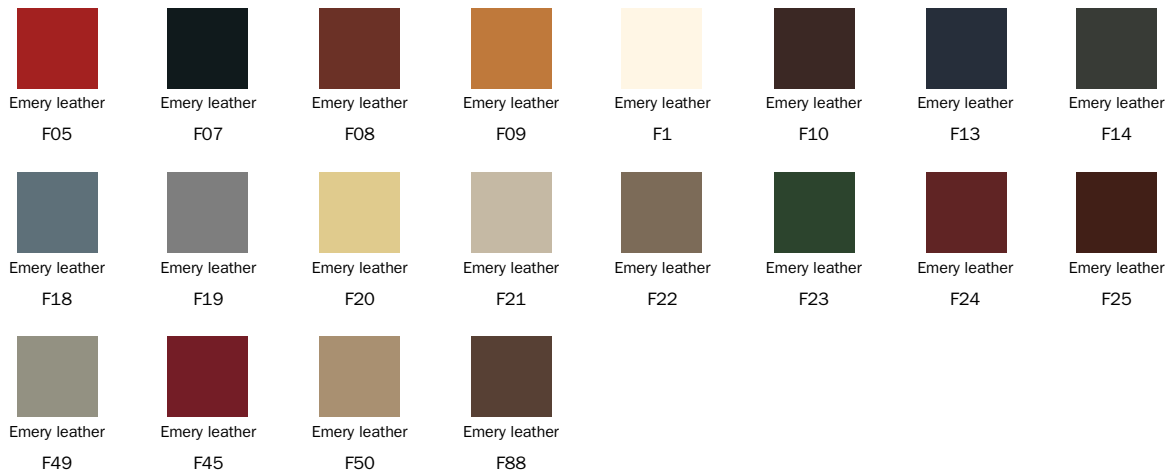

Fabric  
MC76

Fabric  
MC81

Fabric  
MC83

Fabric  
MC85

## Eco Leather

Emery Leather

Painted metal  
Mat racing green

Painted metal  
Mat anthracite  
grey

Painted metal  
Mat lead

Painted metal  
Mat brick red

Metal finish  
Chromed

Metal finish  
Black nickel

The samples above represent the complete range of materials and finishes available for this product (regardless of the top shape or size, in the case of tables). Fabrics, eco-leather, leather and emery leather shown in this website are a selection. Colors and finishes are approximate and may slightly differ from actual ones. Please visit Bonaldo dealers to see the complete sample collection and get further details about our products.