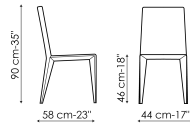

## Data sheet

Filly  
Width: 44cm  
Depth: 55cm  
Height: 82cm

Filly up  
Width: 44cm  
Depth: 58cm  
Height: 90cm

Filly large  
Width: 50cm  
Depth: 55cm  
Height: 82cm

Filly large up  
Width: 50cm  
Depth: 55cm  
Height: 90cm

Miss Filly  
Width: 57cm  
Depth: 55cm  
Height: 82cm

Miss Filly up  
Width: 57cm  
Depth: 55cm  
Height: 90cm