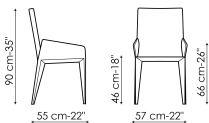

## Data sheet

Filly  
Width: 44cm  
Depth: 55cm  
Height: 82cm

Filly up  
Width: 44cm  
Depth: 58cm  
Height: 90cm

Filly large  
Width: 50cm  
Depth: 55cm  
Height: 82cm

Filly large up  
Width: 50cm  
Depth: 55cm  
Height: 90cm

Miss Filly  
Width: 57cm  
Depth: 55cm  
Height: 82cm

Miss Filly up  
Width: 57cm  
Depth: 55cm  
Height: 90cm