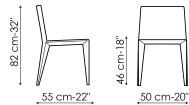

## Data sheet

Filly  
Width: 44cm  
Depth: 55cm  
Height: 82cm

Filly up  
Width: 44cm  
Depth: 58cm  
Height: 90cm

Filly large  
Width: 50cm  
Depth: 55cm  
Height: 82cm

Filly large up  
Width: 50cm  
Depth: 55cm  
Height: 90cm

Miss Filly  
Width: 57cm  
Depth: 55cm  
Height: 82cm

Miss Filly up  
Width: 57cm  
Depth: 55cm  
Height: 90cm