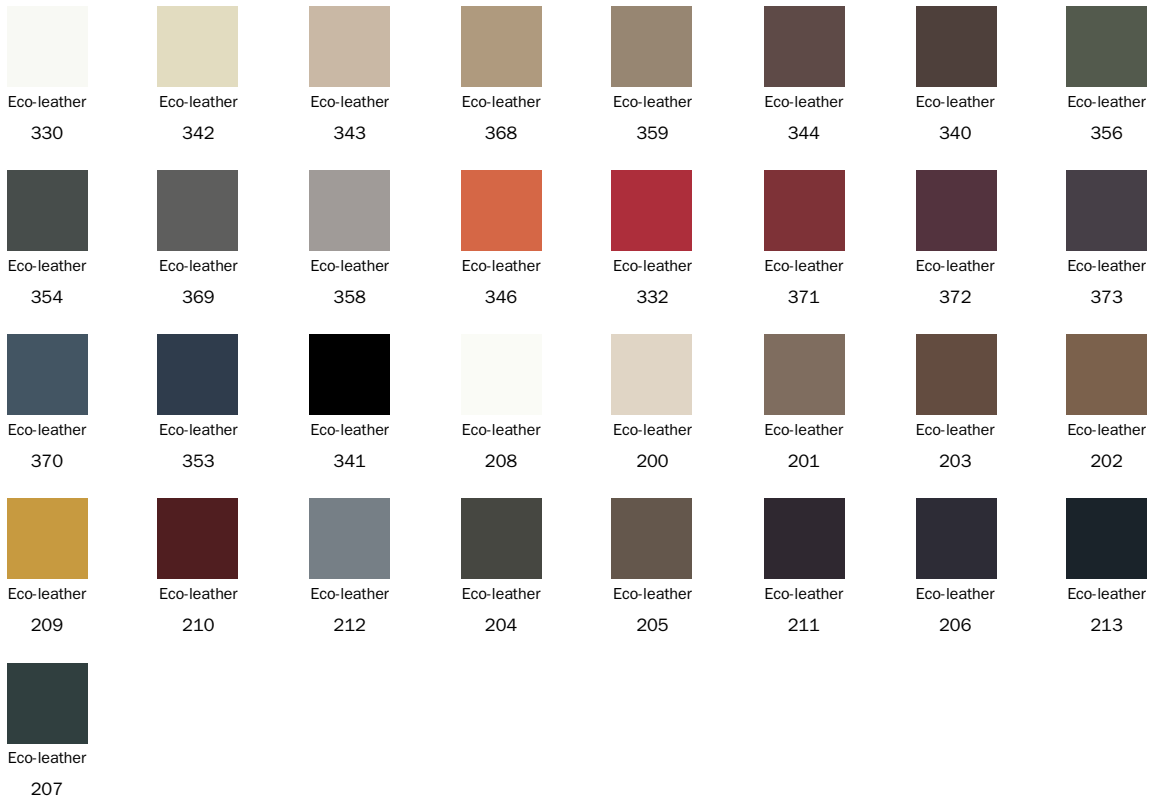

Fabric  
MC76

Fabric  
MC81

Fabric  
MC83

Fabric  
MC85

## Eco Leather

Emery Leather

## Legs

Metal

Painted metal  
Mat white

Painted metal  
Mat dove grey

Painted metal  
Mat bordeaux

Painted metal  
Mat coffee brown

Painted metal  
Mat bronze

Painted metal  
Mat artic blue

Painted metal  
Mat racing green

Painted metal  
Mat anthracite  
grey

Painted metal  
Mat lead

Painted metal  
Mat brick red

Metal finish  
Chromed

Metal finish  
Black nickel

The samples above represent the complete range of materials and finishes available for this product (regardless of the top shape or size, in the case of tables). Fabrics, eco-leather, leather and emery leather shown in this website are a selection. Colors and finishes are approximate and may slightly differ from actual ones. Please visit Bonaldo dealers to see the complete sample collection and get further details about our products.