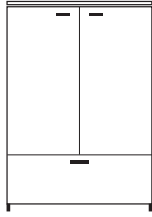

DIMENSIONS
H 37 - "
W 55 - "
D 17 - "

cabinet with 2 doors + 1 drawer c 14
chest lacquers price b / top wood

DIMENSIONS
H 48 - "
W 36 - "
D 17 - "

cabinet with 2 doors + 1 drawer c 14
chest lacquers price b / top stoneware

DIMENSIONS
H 48 - "
W 36 - "
D 17 - "

cabinet with 2 doors + 1 drawer c 14
chest lacquers price b / top lacquers

DIMENSIONS
H 48 - "
W 36 - "
D 17 - "

cabinet with 2 doors + 1 drawer c 14
chest lacquers price a / top wood

DIMENSIONS
H 48 - "
W 36 - "
D 17 - "

cabinet with 2 doors + 1 drawer c 14
chest lacquers price a / top stoneware

DIMENSIONS
H 48 - "
W 36 - "
D 17 - "

cabinet with 2 doors + 1 drawer c 14
chest lacquers price a / top lacquers