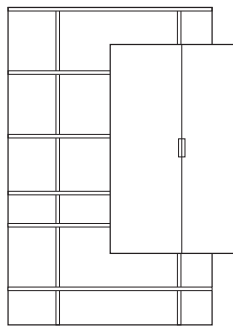

bookcase with asymmetrical chest to
right brique lacquer

DIMENSIONS
H 77 - "
W 51 - "
D 17 - "