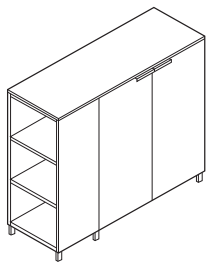

DIMENSIONS

H 37 - "
W 42 - "
D 15 - "

small dresser with niche on the right c 9
/ chest lacquers price a / top lacquers

DIMENSIONS

H 37 - "
W 42 - "
D 15 - "

small dresser with niche on the left c 9 -
bis / chest lacquers price b / top wood

DIMENSIONS

H 37 - "
W 42 - "
D 15 - "

small dresser with niche on the left c 9 -
bis / chest lacquers price b / top
lacquers

DIMENSIONS
H 37 - "
W 42 - "
D 15 - "

small dresser with niche on the left c 9 -
bis / chest lacquers price a / top wood