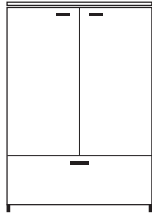

cabinet with 2 doors + 1 drawer c 14
chest lacquers price a / top wood

DIMENSIONS
H 48 - "
W 36 - "
D 17 - "