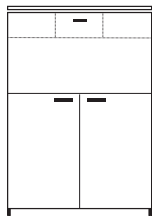

DIMENSIONS
H 48 - "
W 36 - "
D 17 - "

cabinet with 2 doors + 1 drawer c 14
chest lacquers price a / top stoneware

DIMENSIONS
H 48 - "
W 36 - "
D 17 - "

cabinet with 2 doors + 1 drawer c 14
chest lacquers price a / top lacquers

DIMENSIONS
H 48 - "
W 36 - "
D 17 - "

secretaire c 40 chest lacquers price b /
top wood

DIMENSIONS
H 48 - "
W 36 - "
D 17 - "

secrtaire c 40 chest lacquers price b /
top stoneware

DIMENSIONS
H 48 - "
W 36 - "
D 17 - "