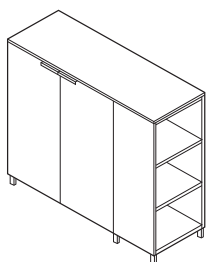

DIMENSIONS
H 37 - "
W 42 - "
D 15 - "

small dresser with niche on the right c 9
/ chest lacquers price b / top lacquers

DIMENSIONS
H 37 - "
W 42 - "
D 15 - "

small dresser with niche on the right c 9
/ chest lacquers price a / top wood

DIMENSIONS

H 37 - "
W 42 - "
D 15 - "

small dresser with niche on the right c 9
/ chest lacquers price a / top lacquers

DIMENSIONS

H 37 - "
W 42 - "
D 15 - "

small dresser with niche on the left c 9 -
bis / chest lacquers price b / top wood