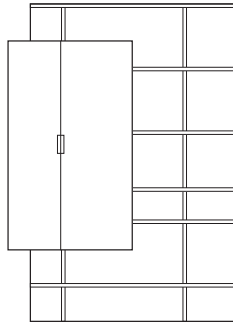

DIMENSIONS

H 20 - "
W 59 - "
D 17 - "

podium for soundbar 1 drop flap f 39 /
chest lacquers price a / top lacquers

DIMENSIONS

H 20 - "
W 59 - "
D 17 - "

podium for soundbar 2 doors + 1 flap
door f 40 / chest lacquers price b / top
wood

DIMENSIONS
H 79 - "
W 24 - "
D 15 - "

cabinet with door on left c 36 - bis
lacquers - price b -

DIMENSIONS
H 79 - "
W 24 - "
D 15 - "

cabinet with door on left c 36 - bis
lacquers - price a -

DIMENSIONS
H 79 - "
W 24 - "
D 15 - "

bookcase with asymmetrical chest to
left pure white lacquer

DIMENSIONS
H 77 - "
W 51 - "
D 17 - "

bookcase with asymmetrical chest to
left perle lacquer

DIMENSIONS
H 77 - "
W 51 - "
D 17 - "

bookcase with asymmetrical chest to
left black lacquered

DIMENSIONS
H 77 - "
W 51 - "
D 17 - "

bookcase with asymmetrical chest to
left moutarde lacquer

DIMENSIONS
H 77 - "
W 51 - "
D 17 - "

bookcase with asymmetrical chest to
left brique lacquer

DIMENSIONS
H 77 - "
W 51 - "
D 17 - "