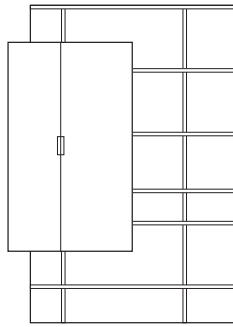

DIMENSIONS

H 20 - "
W 59 - "
D 17 - "

podium for soundbar 1 drop flap f 39 /
chest lacquers price a / top lacquers

DIMENSIONS

H 20 - "
W 59 - "
D 17 - "

podium for soundbar 2 doors + 1 flap
door f 40 / chest lacquers price b / top
wood

DIMENSIONS
H 79 - "
W 24 - "
D 15 - "

cabinet with door on left c 36 - bis
lacquers - price b -

DIMENSIONS
H 79 - "
W 24 - "
D 15 - "

cabinet with door on left c 36 - bis
lacquers - price a -

DIMENSIONS
H 79 - "
W 24 - "
D 15 - "

DIMENSIONS
H 77 - "
W 51 - "
D 17 - "

bookcase with asymmetrical chest to
right plomb lacquer

DIMENSIONS
H 77 - "
W 51 - "
D 17 - "

bookcase with asymmetrical chest to
left argile lacquer

DIMENSIONS
H 77 - "
W 51 - "
D 17 - "

bookcase with asymmetrical chest to
left pure white lacquer

DIMENSIONS
H 77 - "
W 51 - "
D 17 - "

bookcase with asymmetrical chest to
left perle lacquer

DIMENSIONS
H 77 - "
W 51 - "
D 17 - "

bookcase with asymmetrical chest to
left black lacquered