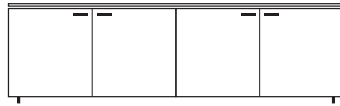

sideboard 4 doors c 7 / chest lacquers
price a / top wood

DIMENSIONS
H 29 - "
W 109 - "
D 17 - "