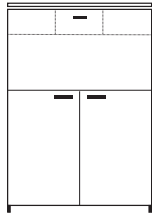

DIMENSIONS
H 48 - "
W 36 - "
D 17 - "

secretaire c 40 chest lacquers price b /
top wood

DIMENSIONS
H 48 - "
W 36 - "
D 17 - "

secrtaire c 40 chest lacquers price b /
top stoneware

DIMENSIONS
H 48 - "
W 36 - "
D 17 - "