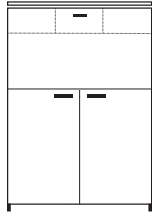

secretaire c 40 chest lacquers price a /
top stoneware

DIMENSIONS
H 48 - "
W 36 - "
D 17 - "