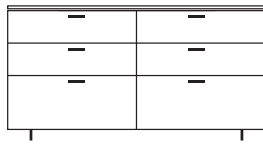

6 drawer chest c 27 chest lacquers
price b / top wood

DIMENSIONS
H 33 - "
W 71 - "
D 17 - "