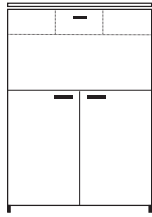

secretaire c 40 chest lacquers price a /
top lacquers

DIMENSIONS
H 48 - "
W 36 - "
D 17 - "