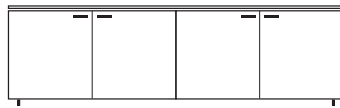

sideboard 4 doors c 7 / chest lacquers
price a / top stoneware

DIMENSIONS
H 29 - "
W 109 - "
D 17 - "