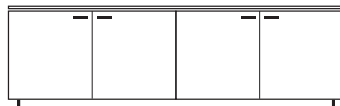

sideboard 4 doors c 7 / chest lacquers
price a / top lacquers

DIMENSIONS
H 29 - "
W 109 - "
D 17 - "