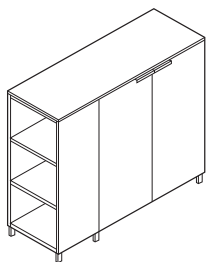

DIMENSIONS

H 37 - "
W 42 - "
D 15 - "

small dresser with niche on the right c 9
/ chest lacquers price a / top lacquers

DIMENSIONS

H 37 - "
W 42 - "
D 15 - "

small dresser with niche on the left c 9 -
bis / chest lacquers price b / top wood

DIMENSIONS

H 37 - "
W 42 - "
D 15 - "

small dresser with niche on the left c 9 -
bis / chest lacquers price b / top
lacquers

DIMENSIONS
H 37 - "
W 42 - "
D 15 - "

small dresser with niche on the left c 9 -
bis / chest lacquers price a / top wood