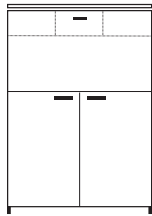

secrtaire c 40 chest lacquers price a /
top wood

DIMENSIONS
H 48 - "
W 36 - "
D 17 - "