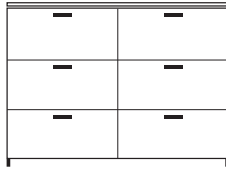

dresser 6 drawers c 23 / chest lacquers
price b / top lacquers

DIMENSIONS
H 37 - "
W 55 - "
D 17 - "