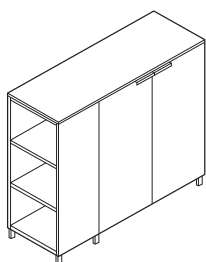

small dresser with niche on the left c 9 -
bis / chest lacquers price a / top
lacquers

DIMENSIONS
H 37 - "
W 42 - "
D 15 - "