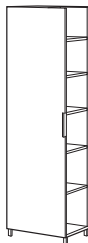

DIMENSIONS
H 37 - "
W 42 - "
D 15 - "

small dresser with niche on the left c 9 -
bis / chest lacquers price a / top
lacquers

DIMENSIONS
H 37 - "
W 42 - "
D 15 - "

chest 4 wooden doors - a45 chest
lacquers price b / top wood

DIMENSIONS
H 51 - "
W 47 - "
D 15 - "

chest 4 wooden doors - a45 chest
lacquers price b / top lacquers

DIMENSIONS
H 51 - "
W 47 - "
D 15 - "

chest 4 wooden doors - a45 chest
lacquers price a / top wood

DIMENSIONS
H 51 - "
W 47 - "
D 15 - "

chest 4 wooden doors - a45 chest
lacquers price a / top lacquers

DIMENSIONS
H 51 - "
W 47 - "
D 15 - "

cabinet with door on right c 36 lacquers
- price b -

DIMENSIONS
H 79 - "
W 24 - "
D 15 - "

cabinet with door on right c 36 lacquers
- price a -

DIMENSIONS
H 79 - "
W 24 - "
D 15 - "

cabinet with door on left c 36 - bis
lacquers - price b -

DIMENSIONS
H 79 - "
W 24 - "
D 15 - "

cabinet with door on left c 36 - bis
lacquers - price a -

DIMENSIONS
H 79 - "
W 24 - "
D 15 - "