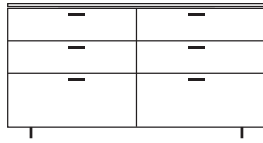

6 drawer chest c 27 chest lacquers
price a / top wood

DIMENSIONS
H 33 - "
W 71 - "
D 17 - "