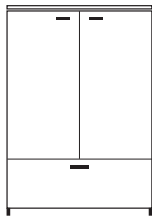

cabinet with 2 doors + 1 drawer c 14
chest lacquers price b / top lacquers

DIMENSIONS
H 48 - "
W 36 - "
D 17 - "