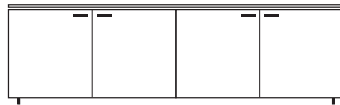

sideboard 4 doors c 7 / chest lacquers
price b / top stoneware

DIMENSIONS
H 29 - "
W 109 - "
D 17 - "