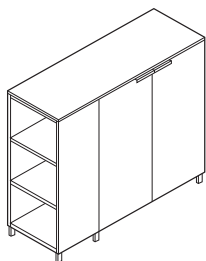

DIMENSIONS

H 37 - "
W 42 - "
D 15 - "

small dresser with niche on the right c 9
/ chest lacquers price a / top lacquers

DIMENSIONS

H 37 - "
W 42 - "
D 15 - "

small dresser with niche on the left c 9 -
bis / chest lacquers price b / top wood

DIMENSIONS

H 37 - "
W 42 - "
D 15 - "

small dresser with niche on the left c 9 -
bis / chest lacquers price b / top
lacquers

DIMENSIONS
H 37 - "
W 42 - "
D 15 - "

small dresser with niche on the left c 9 -
bis / chest lacquers price a / top wood