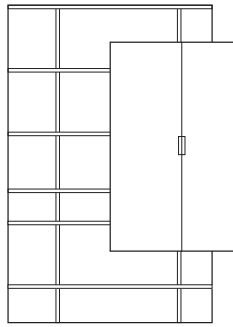

DIMENSIONS

H 20 - "
W 59 - "
D 17 - "

podium for soundbar 1 drop flap f 39 /
chest lacquers price a / top lacquers

DIMENSIONS

H 20 - "
W 59 - "
D 17 - "

podium for soundbar 2 doors + 1 flap
door f 40 / chest lacquers price b / top
wood

DIMENSIONS
H 20 - "
W 77 - "
D 17 - "

podium for soundbar 2 doors + 1 flap
door f 40 / chest lacquers price a / top
wood

DIMENSIONS
H 20 - "
W 77 - "
D 17 - "

podium for soundbar 2 doors + 1 flap
door f 40 / chest lacquers price a / top
stoneware

DIMENSIONS
H 79 - "
W 24 - "
D 15 - "

cabinet with door on left c 36 - bis
lacquers - price b -

DIMENSIONS
H 79 - "
W 24 - "
D 15 - "

cabinet with door on left c 36 - bis
lacquers - price a -

DIMENSIONS
H 79 - "
W 24 - "
D 15 - "

DIMENSIONS
H 77 - "
W 51 - "
D 17 - "

bookcase with asymmetrical chest to
right perle lacquer

DIMENSIONS
H 77 - "
W 51 - "
D 17 - "

bookcase with asymmetrical chest to
right black lacquered

DIMENSIONS
H 77 - "
W 51 - "
D 17 - "