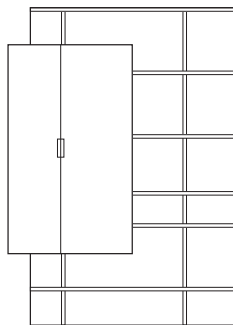

DIMENSIONS

H 20 - "
W 59 - "
D 17 - "

podium for soundbar 1 drop flap f 39 /
chest lacquers price a / top lacquers

DIMENSIONS

H 20 - "
W 59 - "
D 17 - "

podium for soundbar 2 doors + 1 flap
door f 40 / chest lacquers price b / top
wood

DIMENSIONS
H 79 - "
W 24 - "
D 15 - "

cabinet with door on left c 36 - bis
lacquers - price b -

DIMENSIONS
H 79 - "
W 24 - "
D 15 - "

cabinet with door on left c 36 - bis
lacquers - price a -

DIMENSIONS
H 79 - "
W 24 - "
D 15 - "

DIMENSIONS
H 77 - "
W 51 - "
D 17 - "

bookcase with asymmetrical chest to
right plomb lacquer

DIMENSIONS
H 77 - "
W 51 - "
D 17 - "

bookcase with asymmetrical chest to
left argile lacquer

DIMENSIONS
H 77 - "
W 51 - "
D 17 - "

bookcase with asymmetrical chest to
left pure white lacquer

DIMENSIONS
H 77 - "
W 51 - "
D 17 - "

bookcase with asymmetrical chest to
left perle lacquer

DIMENSIONS
H 77 - "
W 51 - "
D 17 - "

bookcase with asymmetrical chest to
left black lacquered