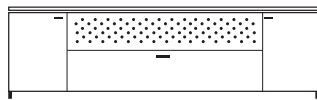

DIMENSIONS

H 20 - "
W 59 - "
D 17 - "

podium for soundbar 1 drop flap f 39 /
chest lacquers price a / top lacquers

DIMENSIONS

H 20 - "
W 59 - "
D 17 - "

podium for soundbar 2 doors + 1 flap
door f 40 / chest lacquers price b / top
wood

DIMENSIONS

H 20 - "
W 77 - "
D 17 - "

podium for soundbar 2 doors + 1 flap
door f 40 / chest lacquers price b / top
stoneware

DIMENSIONS
H 20 - "
W 77 - "
D 17 - "

podium for soundbar 2 doors + 1 flap
door f 40 / chest lacquers price b / top
lacquers

DIMENSIONS
H 20 - "
W 77 - "
D 17 - "

podium for soundbar 2 doors + 1 flap
door f 40 / chest lacquers price a / top
wood

DIMENSIONS
H 20 - "
W 77 - "
D 17 - "

podium for soundbar 2 doors + 1 flap
door f 40 / chest lacquers price a / top
stoneware