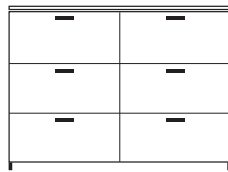

dresser 6 drawers c 23 / chest lacquers
price b / top wood

DIMENSIONS
H 37 - "
W 55 - "
D 17 - "