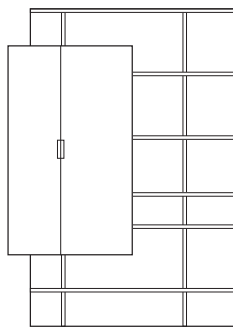

DIMENSIONS

H 20 - "
W 59 - "
D 17 - "

podium for soundbar 1 drop flap f 39 /
chest lacquers price a / top lacquers

DIMENSIONS

H 20 - "
W 59 - "
D 17 - "

podium for soundbar 2 doors + 1 flap
door f 40 / chest lacquers price b / top
wood

DIMENSIONS
H 79 - "
W 24 - "
D 15 - "

cabinet with door on left c 36 - bis
lacquers - price b -

DIMENSIONS
H 79 - "
W 24 - "
D 15 - "

cabinet with door on left c 36 - bis
lacquers - price a -

DIMENSIONS
H 79 - "
W 24 - "
D 15 - "

bookcase with asymmetrical chest to
left pure white lacquer

DIMENSIONS
H 77 - "
W 51 - "
D 17 - "

bookcase with asymmetrical chest to
left perle lacquer

DIMENSIONS
H 77 - "
W 51 - "
D 17 - "

bookcase with asymmetrical chest to
left black lacquered

DIMENSIONS
H 77 - "
W 51 - "
D 17 - "

bookcase with asymmetrical chest to
left moutarde lacquer

DIMENSIONS
H 77 - "
W 51 - "
D 17 - "

bookcase with asymmetrical chest to
left brique lacquer

DIMENSIONS
H 77 - "
W 51 - "
D 17 - "