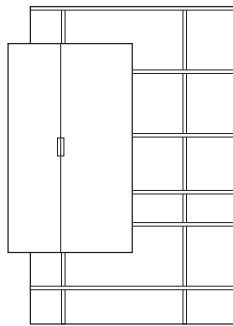

DIMENSIONS

H 20 - "
W 59 - "
D 17 - "

podium for soundbar 1 drop flap f 39 /
chest lacquers price a / top lacquers

DIMENSIONS

H 20 - "
W 59 - "
D 17 - "

podium for soundbar 2 doors + 1 flap
door f 40 / chest lacquers price b / top
wood

DIMENSIONS
H 79 - "
W 24 - "
D 15 - "

cabinet with door on left c 36 - bis
lacquers - price b -

DIMENSIONS
H 79 - "
W 24 - "
D 15 - "

cabinet with door on left c 36 - bis
lacquers - price a -

DIMENSIONS
H 79 - "
W 24 - "
D 15 - "

bookcase with asymmetrical chest to
left pure white lacquer

DIMENSIONS
H 77 - "
W 51 - "
D 17 - "

bookcase with asymmetrical chest to
left perle lacquer

DIMENSIONS
H 77 - "
W 51 - "
D 17 - "

bookcase with asymmetrical chest to
left black lacquered

DIMENSIONS
H 77 - "
W 51 - "
D 17 - "

bookcase with asymmetrical chest to
left moutarde lacquer

DIMENSIONS
H 77 - "
W 51 - "
D 17 - "

bookcase with asymmetrical chest to
left brique lacquer

DIMENSIONS
H 77 - "
W 51 - "
D 17 - "