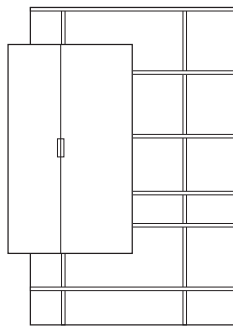

bookcase with asymmetrical chest to
left argile lacquer

DIMENSIONS
H 77 - "
W 51 - "
D 17 - "