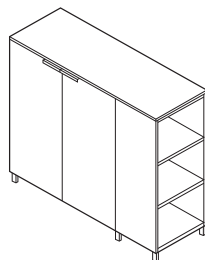

small dresser with niche on the right c 9
/ chest lacquers price b / top lacquers

DIMENSIONS
H 37 - "
W 42 - "
D 15 - "