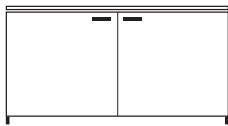

low chest 2 doors c 58 / chest lacquers
price b / top lacquers

DIMENSIONS
H 26 - "
W 55 - "
D 17 - "