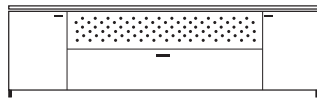

podium for soundbar 2 doors + 1 flap
door f 40 / chest lacquers price a / top
lacquers

DIMENSIONS
H 20 - "
W 77 - "
D 17 - "