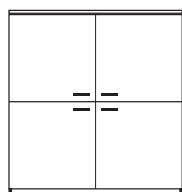

DIMENSIONS

H 37 - "
W 42 - "
D 15 - "

small dresser with niche on the right c 9
/ chest lacquers price a / top lacquers

DIMENSIONS

H 37 - "
W 42 - "
D 15 - "

small dresser with niche on the left c 9 -
bis / chest lacquers price b / top wood

DIMENSIONS

H 37 - "
W 42 - "
D 15 - "

small dresser with niche on the left c 9 -
bis / chest lacquers price b / top
lacquers

DIMENSIONS
H 37 - "
W 42 - "
D 15 - "

small dresser with niche on the left c 9 -
bis / chest lacquers price a / top wood

DIMENSIONS
H 37 - "
W 42 - "
D 15 - "

small dresser with niche on the left c 9 -
bis / chest lacquers price a / top
lacquers

DIMENSIONS
H 37 - "
W 42 - "
D 15 - "

chest 4 wooden doors - a45 chest
lacquers price b / top wood