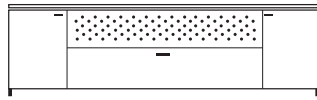

DIMENSIONS

H 20 - "
W 59 - "
D 17 - "

podium for soundbar 1 drop flap f 39 /
chest lacquers price a / top wood

DIMENSIONS

H 20 - "
W 59 - "
D 17 - "

podium for soundbar 1 drop flap f 39 /
chest lacquers price a / top stoneware

DIMENSIONS

H 20 - "
W 59 - "
D 17 - "

podium for soundbar 1 drop flap f 39 /
chest lacquers price a / top lacquers

DIMENSIONS

H 20 - "
W 59 - "
D 17 - "

podium for soundbar 2 doors + 1 flap
door f 40 / chest lacquers price b / top
wood

DIMENSIONS

H 20 - "
W 77 - "
D 17 - "

podium for soundbar 2 doors + 1 flap
door f 40 / chest lacquers price b / top
stoneware

DIMENSIONS
H 20 - "
W 77 - "
D 17 - "

podium for soundbar 2 doors + 1 flap
door f 40 / chest lacquers price b / top
lacquers