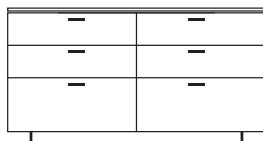

DIMENSIONS
H 33 - "
W 47 - "
D 17 - "

6 drawer chest c 27 chest lacquers
price b / top wood

DIMENSIONS
H 33 - "
W 71 - "
D 17 - "

6 drawer chest c 27 chest lacquers
price b / top stoneware

DIMENSIONS
H 33 - "
W 71 - "
D 17 - "