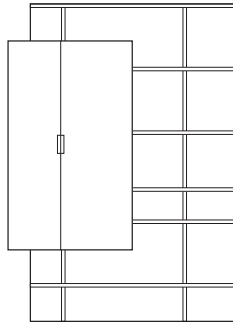

DIMENSIONS

H 20 - "
W 59 - "
D 17 - "

podium for soundbar 1 drop flap f 39 /
chest lacquers price a / top lacquers

DIMENSIONS

H 20 - "
W 59 - "
D 17 - "

podium for soundbar 2 doors + 1 flap
door f 40 / chest lacquers price b / top
wood

DIMENSIONS
H 79 - "
W 24 - "
D 15 - "

cabinet with door on left c 36 - bis
lacquers - price b -

DIMENSIONS
H 79 - "
W 24 - "
D 15 - "

cabinet with door on left c 36 - bis
lacquers - price a -

DIMENSIONS
H 79 - "
W 24 - "
D 15 - "

DIMENSIONS
H 77 - "
W 51 - "
D 17 - "

bookcase with asymmetrical chest to
right plomb lacquer

DIMENSIONS
H 77 - "
W 51 - "
D 17 - "

bookcase with asymmetrical chest to
left argile lacquer

DIMENSIONS
H 77 - "
W 51 - "
D 17 - "

bookcase with asymmetrical chest to
left pure white lacquer

DIMENSIONS
H 77 - "
W 51 - "
D 17 - "

bookcase with asymmetrical chest to
left perle lacquer

DIMENSIONS
H 77 - "
W 51 - "
D 17 - "

bookcase with asymmetrical chest to
left black lacquered