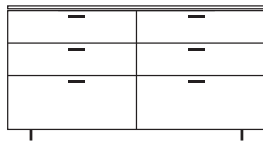

6 drawer chest c 27 chest lacquers
price a / top stoneware

DIMENSIONS
H 33 - "
W 71 - "
D 17 - "