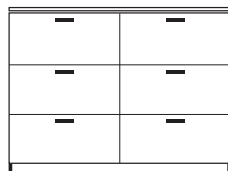

dresser 6 drawers c 23 / chest lacquers
price b / top stoneware

DIMENSIONS
H 37 - "
W 55 - "
D 17 - "