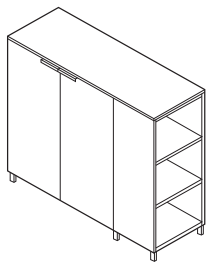

small dresser with niche on the right c 9
/ chest lacquers price a / top wood

DIMENSIONS

H 37 - "
W 42 - "
D 15 - "