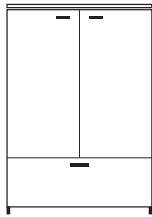

DIMENSIONS
H 37 - "
W 55 - "
D 17 - "

dresser 6 drawers c 23 / chest lacquers
price b / top stoneware

DIMENSIONS
H 37 - "
W 55 - "
D 17 - "

dresser 6 drawers c 23 / chest lacquers
price b / top lacquers

DIMENSIONS
H 37 - "
W 55 - "
D 17 - "

dresser 6 drawers c 23 / chest lacquers
price a / top wood

DIMENSIONS
H 37 - "
W 55 - "
D 17 - "

dresser 6 drawers c 23 / chest lacquers
price a / top stoneware

DIMENSIONS
H 37 - "
W 55 - "
D 17 - "

dresser 6 drawers c 23 / chest lacquers
price a / top lacquers

DIMENSIONS
H 37 - "
W 55 - "
D 17 - "

cabinet with 2 doors + 1 drawer c 14
chest lacquers price b / top wood

DIMENSIONS
H 48 - "
W 36 - "
D 17 - "

cabinet with 2 doors + 1 drawer c 14
chest lacquers price b / top stoneware