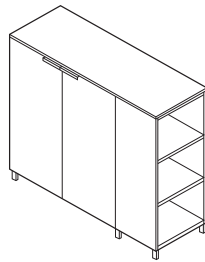

small dresser with niche on the right c 9
/ chest lacquers price b / top wood

DIMENSIONS
H 37 - "
W 42 - "
D 15 - "