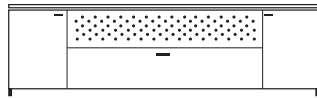

DIMENSIONS

H 20 - "
W 59 - "
D 17 - "

podium for soundbar 1 drop flap f 39 /
chest lacquers price a / top lacquers

DIMENSIONS

H 20 - "
W 59 - "
D 17 - "

podium for soundbar 2 doors + 1 flap
door f 40 / chest lacquers price b / top
wood

DIMENSIONS

H 20 - "
W 77 - "
D 17 - "

podium for soundbar 2 doors + 1 flap
door f 40 / chest lacquers price b / top
stoneware

DIMENSIONS
H 20 - "
W 77 - "
D 17 - "

podium for soundbar 2 doors + 1 flap
door f 40 / chest lacquers price b / top
lacquers

DIMENSIONS
H 20 - "
W 77 - "
D 17 - "

podium for soundbar 2 doors + 1 flap
door f 40 / chest lacquers price a / top
wood

DIMENSIONS
H 20 - "
W 77 - "
D 17 - "

podium for soundbar 2 doors + 1 flap
door f 40 / chest lacquers price a / top
stoneware