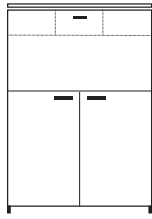

DIMENSIONS
H 48 - "
W 36 - "
D 17 - "

cabinet with 2 doors + 1 drawer c 14
chest lacquers price a / top stoneware

DIMENSIONS
H 48 - "
W 36 - "
D 17 - "

cabinet with 2 doors + 1 drawer c 14
chest lacquers price a / top lacquers

DIMENSIONS
H 48 - "
W 36 - "
D 17 - "

secretaire c 40 chest lacquers price b /
top wood

DIMENSIONS
H 48 - "
W 36 - "
D 17 - "

secrtaire c 40 chest lacquers price b /
top stoneware

DIMENSIONS
H 48 - "
W 36 - "
D 17 - "