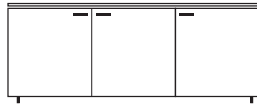

sideboard 3 doors c 5 / chest lacquers
price b / top lacquers

DIMENSIONS
H 29 - "
W 82 - "
D 17 - "