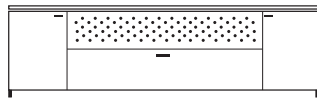

DIMENSIONS

H 20 - "
W 59 - "
D 17 - "

podium for soundbar 1 drop flap f 39 /
chest lacquers price a / top wood

DIMENSIONS

H 20 - "
W 59 - "
D 17 - "

podium for soundbar 1 drop flap f 39 /
chest lacquers price a / top stoneware

DIMENSIONS

H 20 - "
W 59 - "
D 17 - "

podium for soundbar 1 drop flap f 39 /
chest lacquers price a / top lacquers

DIMENSIONS

H 20 - "
W 59 - "
D 17 - "

podium for soundbar 2 doors + 1 flap
door f 40 / chest lacquers price b / top
wood

DIMENSIONS

H 20 - "
W 77 - "
D 17 - "

podium for soundbar 2 doors + 1 flap
door f 40 / chest lacquers price b / top
stoneware

DIMENSIONS
H 20 - "
W 77 - "
D 17 - "

podium for soundbar 2 doors + 1 flap
door f 40 / chest lacquers price b / top
lacquers