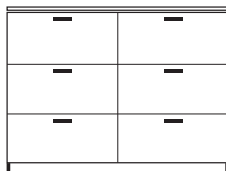

DIMENSIONS
H 37 - "
W 55 - "
D 17 - "

dresser 6 drawers c 23 / chest lacquers
price b / top stoneware

DIMENSIONS
H 37 - "
W 55 - "
D 17 - "

dresser 6 drawers c 23 / chest lacquers
price b / top lacquers

DIMENSIONS
H 37 - "
W 55 - "
D 17 - "