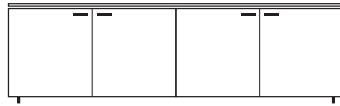

sideboard 4 doors c 7 / chest lacquers
price b / top wood

DIMENSIONS
H 29 - "
W 109 - "
D 17 - "