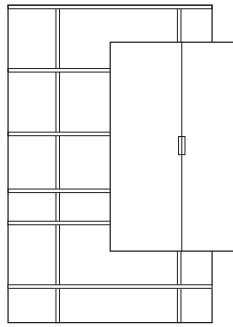

bookcase with asymmetrical chest to
right plomb lacquer

DIMENSIONS
H 77 - "
W 51 - "
D 17 - "