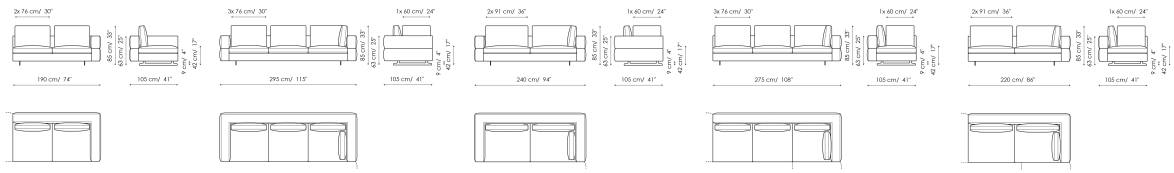

Data sheet

Sofa 295
Width: 295cm
Depth: 105cm
Height: 85cm

Sofa 240
Width: 240cm
Depth: 105cm
Height: 85cm

Sofa 210
Width: 210cm
Depth: 105cm
Height: 85cm

End section sofa 275
Width: 275cm
Depth: 105cm
Height: 85cm

End section sofa 220
Width: 220cm
Depth: 105cm
Height: 85cm

End section sofa 190
 Width: 190cm
 Depth: 105cm
 Height: 85cm

Corner sofa 295
 Width: 295cm
 Depth: 105cm
 Height: 85cm

Corner sofa 240
 Width: 240cm
 Depth: 105cm
 Height: 85cm

End section corner sofa 275
 Width: 275cm
 Depth: 105cm
 Height: 85cm

End section corner sofa 220
 Width: 220cm
 Depth: 105cm
 Height: 85cm

Central section 255
 Width: 255cm
 Depth: 105cm
 Height: 85cm

Central section 200
 Width: 200cm
 Depth: 105cm
 Height: 85cm

Central section 170
 Width: 170cm
 Depth: 105cm
 Height: 85cm

Meridiana
 Width: 245cm
 Depth: 105cm
 Height: 85cm

Chaise longue
 Width: 160cm
 Depth: 105cm
 Height: 85cm

Corner
 Width: 105cm
 Depth: 105cm
 Height: 85cm