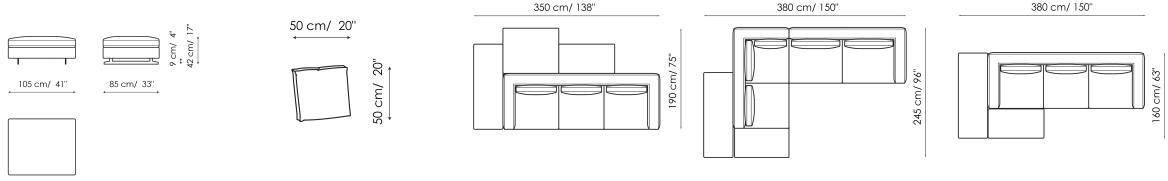

End section sofa 220
Width: 220cm
Depth: 105cm
Height: 85cm

End section sofa 190
 Width: 190cm
 Depth: 105cm
 Height: 85cm

Corner sofa 295
 Width: 295cm
 Depth: 105cm
 Height: 85cm

Corner sofa 240
 Width: 240cm
 Depth: 105cm
 Height: 85cm

End section corner sofa 275
 Width: 275cm
 Depth: 105cm
 Height: 85cm

End section corner sofa 220
 Width: 220cm
 Depth: 105cm
 Height: 85cm

Central section 255
 Width: 255cm
 Depth: 105cm
 Height: 85cm

Central section 200
 Width: 200cm
 Depth: 105cm
 Height: 85cm

Central section 170
 Width: 170cm
 Depth: 105cm
 Height: 85cm

Meridiana
 Width: 245cm
 Depth: 105cm
 Height: 85cm

Chaise longue
 Width: 160cm
 Depth: 105cm
 Height: 85cm

Corner
 Width: 105cm
 Depth: 105cm
 Height: 85cm

Pouf 160x55
 Width: 160cm
 Depth: 55cm
 Height: 42cm

Pouf 105x55
 Width: 105cm
 Depth: 55cm
 Height: 42cm

Pouf 105x85
 Width: 105cm
 Depth: 85cm
 Height: 42cm

Cushion
 Width: 50cm
 Depth: -cm
 Height: 50cm