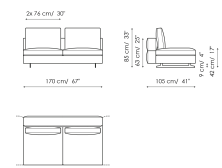

Data sheet

Sofa 295
Width: 295cm
Depth: 105cm
Height: 85cm

Sofa 240
Width: 240cm
Depth: 105cm
Height: 85cm

Sofa 210
Width: 210cm
Depth: 105cm
Height: 85cm

End section sofa 275
Width: 275cm
Depth: 105cm
Height: 85cm

End section sofa 220
Width: 220cm
Depth: 105cm
Height: 85cm

End section sofa 190
 Width: 190cm
 Depth: 105cm
 Height: 85cm

Corner sofa 295
 Width: 295cm
 Depth: 105cm
 Height: 85cm

Corner sofa 240
 Width: 240cm
 Depth: 105cm
 Height: 85cm

End section corner sofa 275
 Width: 275cm
 Depth: 105cm
 Height: 85cm

End section corner sofa 220
 Width: 220cm
 Depth: 105cm
 Height: 85cm

Central section 255
 Width: 255cm
 Depth: 105cm
 Height: 85cm

Central section 200
 Width: 200cm
 Depth: 105cm
 Height: 85cm

Central section 170
 Width: 170cm
 Depth: 105cm
 Height: 85cm

Meridiana
 Width: 245cm
 Depth: 105cm
 Height: 85cm

Chaise longue
 Width: 160cm
 Depth: 105cm
 Height: 85cm

Corner
 Width: 105cm
 Depth: 105cm
 Height: 85cm