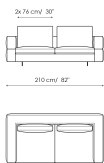

Data sheet

Sofa 295
Width: 295cm
Depth: 105cm
Height: 85cm

Sofa 240
Width: 240cm
Depth: 105cm
Height: 85cm

Sofa 210
Width: 210cm
Depth: 105cm
Height: 85cm

End section sofa 275
Width: 275cm
Depth: 105cm
Height: 85cm

End section sofa 220
Width: 220cm
Depth: 105cm
Height: 85cm

End section sofa 190
 Width: 190cm
 Depth: 105cm
 Height: 85cm

Corner sofa 295
 Width: 295cm
 Depth: 105cm
 Height: 85cm

Corner sofa 240
 Width: 240cm
 Depth: 105cm
 Height: 85cm

End section corner sofa 275
 Width: 275cm
 Depth: 105cm
 Height: 85cm

End section corner sofa 220
 Width: 220cm
 Depth: 105cm
 Height: 85cm

Central section 255
 Width: 255cm
 Depth: 105cm
 Height: 85cm

Central section 200
 Width: 200cm
 Depth: 105cm
 Height: 85cm

Central section 170
 Width: 170cm
 Depth: 105cm
 Height: 85cm

Meridiana
 Width: 245cm
 Depth: 105cm
 Height: 85cm

Chaise longue
 Width: 160cm
 Depth: 105cm
 Height: 85cm

Corner
 Width: 105cm
 Depth: 105cm
 Height: 85cm