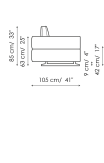

Data sheet

Sofa 295
Width: 295cm
Depth: 105cm
Height: 85cm

Sofa 240
Width: 240cm
Depth: 105cm
Height: 85cm

Sofa 210
Width: 210cm
Depth: 105cm
Height: 85cm

End section sofa 275
Width: 275cm
Depth: 105cm
Height: 85cm

End section sofa 220
Width: 220cm
Depth: 105cm
Height: 85cm

End section sofa 190
 Width: 190cm
 Depth: 105cm
 Height: 85cm

Corner sofa 295
 Width: 295cm
 Depth: 105cm
 Height: 85cm

Corner sofa 240
 Width: 240cm
 Depth: 105cm
 Height: 85cm

End section corner sofa 275
 Width: 275cm
 Depth: 105cm
 Height: 85cm

End section corner sofa 220
 Width: 220cm
 Depth: 105cm
 Height: 85cm

Central section 255
 Width: 255cm
 Depth: 105cm
 Height: 85cm

Central section 200
 Width: 200cm
 Depth: 105cm
 Height: 85cm

Central section 170
 Width: 170cm
 Depth: 105cm
 Height: 85cm

Meridiana
 Width: 245cm
 Depth: 105cm
 Height: 85cm

Chaise longue
 Width: 160cm
 Depth: 105cm
 Height: 85cm

Corner
 Width: 105cm
 Depth: 105cm
 Height: 85cm