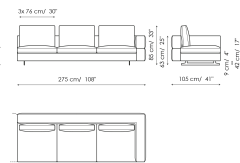

Data sheet

Sofa 295
Width: 295cm
Depth: 105cm
Height: 85cm

Sofa 240
Width: 240cm
Depth: 105cm
Height: 85cm

Sofa 210
Width: 210cm
Depth: 105cm
Height: 85cm

End section sofa 275
Width: 275cm
Depth: 105cm
Height: 85cm

End section sofa 220
Width: 220cm
Depth: 105cm
Height: 85cm

End section sofa 190
 Width: 190cm
 Depth: 105cm
 Height: 85cm

Corner sofa 295
 Width: 295cm
 Depth: 105cm
 Height: 85cm

Corner sofa 240
 Width: 240cm
 Depth: 105cm
 Height: 85cm

End section corner sofa 275
 Width: 275cm
 Depth: 105cm
 Height: 85cm

End section corner sofa 220
 Width: 220cm
 Depth: 105cm
 Height: 85cm

Central section 255
 Width: 255cm
 Depth: 105cm
 Height: 85cm

Central section 200
 Width: 200cm
 Depth: 105cm
 Height: 85cm

Central section 170
 Width: 170cm
 Depth: 105cm
 Height: 85cm

Meridiana
 Width: 245cm
 Depth: 105cm
 Height: 85cm

Chaise longue
 Width: 160cm
 Depth: 105cm
 Height: 85cm

Corner
 Width: 105cm
 Depth: 105cm
 Height: 85cm