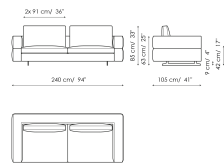

Data sheet

Sofa 295
Width: 295cm
Depth: 105cm
Height: 85cm

Sofa 240
Width: 240cm
Depth: 105cm
Height: 85cm

Sofa 210
Width: 210cm
Depth: 105cm
Height: 85cm

End section sofa 275
Width: 275cm
Depth: 105cm
Height: 85cm

End section sofa 220
Width: 220cm
Depth: 105cm
Height: 85cm

End section sofa 190
 Width: 190cm
 Depth: 105cm
 Height: 85cm

Corner sofa 295
 Width: 295cm
 Depth: 105cm
 Height: 85cm

Corner sofa 240
 Width: 240cm
 Depth: 105cm
 Height: 85cm

End section corner sofa 275
 Width: 275cm
 Depth: 105cm
 Height: 85cm

End section corner sofa 220
 Width: 220cm
 Depth: 105cm
 Height: 85cm

Central section 255
 Width: 255cm
 Depth: 105cm
 Height: 85cm

Central section 200
 Width: 200cm
 Depth: 105cm
 Height: 85cm

Central section 170
 Width: 170cm
 Depth: 105cm
 Height: 85cm

Meridiana
 Width: 245cm
 Depth: 105cm
 Height: 85cm

Chaise longue
 Width: 160cm
 Depth: 105cm
 Height: 85cm

Corner
 Width: 105cm
 Depth: 105cm
 Height: 85cm