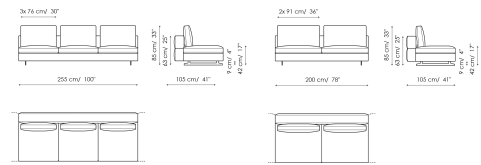

Data sheet

Sofa 295
Width: 295cm
Depth: 105cm
Height: 85cm

Sofa 240
Width: 240cm
Depth: 105cm
Height: 85cm

Sofa 210
Width: 210cm
Depth: 105cm
Height: 85cm

End section sofa 275
Width: 275cm
Depth: 105cm
Height: 85cm

End section sofa 220
Width: 220cm
Depth: 105cm
Height: 85cm

End section sofa 190
 Width: 190cm
 Depth: 105cm
 Height: 85cm

Corner sofa 295
 Width: 295cm
 Depth: 105cm
 Height: 85cm

Corner sofa 240
 Width: 240cm
 Depth: 105cm
 Height: 85cm

End section corner sofa 275
 Width: 275cm
 Depth: 105cm
 Height: 85cm

End section corner sofa 220
 Width: 220cm
 Depth: 105cm
 Height: 85cm

Central section 255
 Width: 255cm
 Depth: 105cm
 Height: 85cm

Central section 200
 Width: 200cm
 Depth: 105cm
 Height: 85cm

Central section 170
 Width: 170cm
 Depth: 105cm
 Height: 85cm

Meridiana
 Width: 245cm
 Depth: 105cm
 Height: 85cm

Chaise longue
 Width: 160cm
 Depth: 105cm
 Height: 85cm

Corner
 Width: 105cm
 Depth: 105cm
 Height: 85cm