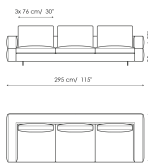

Data sheet

Sofa 295
Width: 295cm
Depth: 105cm
Height: 85cm

Sofa 240
Width: 240cm
Depth: 105cm
Height: 85cm

Sofa 210
Width: 210cm
Depth: 105cm
Height: 85cm

End section sofa 275
Width: 275cm
Depth: 105cm
Height: 85cm

End section sofa 220
Width: 220cm
Depth: 105cm
Height: 85cm

End section sofa 190
 Width: 190cm
 Depth: 105cm
 Height: 85cm

Corner sofa 295
 Width: 295cm
 Depth: 105cm
 Height: 85cm

Corner sofa 240
 Width: 240cm
 Depth: 105cm
 Height: 85cm

End section corner sofa 275
 Width: 275cm
 Depth: 105cm
 Height: 85cm

End section corner sofa 220
 Width: 220cm
 Depth: 105cm
 Height: 85cm

Central section 255
 Width: 255cm
 Depth: 105cm
 Height: 85cm

Central section 200
 Width: 200cm
 Depth: 105cm
 Height: 85cm

Central section 170
 Width: 170cm
 Depth: 105cm
 Height: 85cm

Meridiana
 Width: 245cm
 Depth: 105cm
 Height: 85cm

Chaise longue
 Width: 160cm
 Depth: 105cm
 Height: 85cm

Corner
 Width: 105cm
 Depth: 105cm
 Height: 85cm