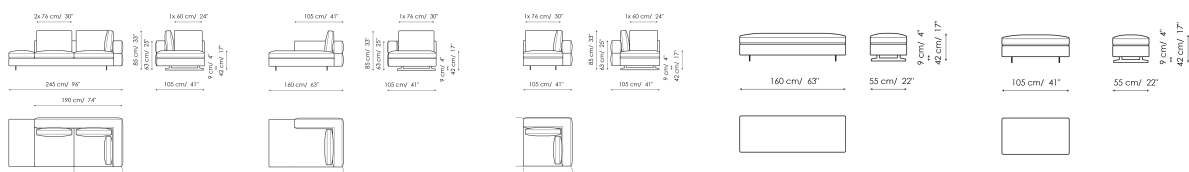

Data sheet

Sofa 295
Width: 295cm
Depth: 105cm
Height: 85cm

Sofa 240
Width: 240cm
Depth: 105cm
Height: 85cm

Sofa 210
Width: 210cm
Depth: 105cm
Height: 85cm

End section sofa 275
Width: 275cm
Depth: 105cm
Height: 85cm

End section sofa 220
Width: 220cm
Depth: 105cm
Height: 85cm

End section sofa 190
 Width: 190cm
 Depth: 105cm
 Height: 85cm

Corner sofa 295
 Width: 295cm
 Depth: 105cm
 Height: 85cm

Corner sofa 240
 Width: 240cm
 Depth: 105cm
 Height: 85cm

End section corner sofa 275
 Width: 275cm
 Depth: 105cm
 Height: 85cm

End section corner sofa 220
 Width: 220cm
 Depth: 105cm
 Height: 85cm

Central section 255
 Width: 255cm
 Depth: 105cm
 Height: 85cm

Central section 200
 Width: 200cm
 Depth: 105cm
 Height: 85cm

Central section 170
 Width: 170cm
 Depth: 105cm
 Height: 85cm

Meridiana
 Width: 245cm
 Depth: 105cm
 Height: 85cm

Chaise longue
 Width: 160cm
 Depth: 105cm
 Height: 85cm

Corner
 Width: 105cm
 Depth: 105cm
 Height: 85cm