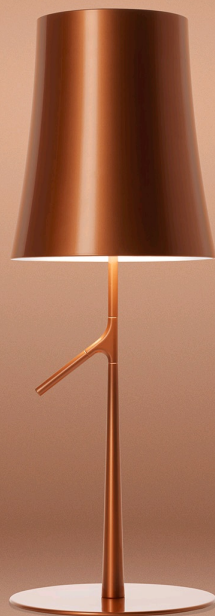

## DESCRIPTION

The slim stem recalls the trunk of a tree, its shade is a reinterpretation of the classic reading lamp, while the branch, as if ready for a “birdie” to alight, beckons your touch, turning it on or off. These three elements spontaneously coalesce to give life to a friendly lamp, that combines a smooth and familiar structure with a boldly character. Made with sturdy yet lightweight materials, Birdie has a different personality, depending on the colour: in white, it can be discreet and almost invisible, but in amaranth, orange or grey it becomes more of a prima donna capable playing the starring role of a room. Always monochromatic, from lampshade to the base for a decisive character without compromises There are two dimensions available for the table lamp, designed to blend in easily with the surroundings. Whether beside an armchair or a sofa in the living room, on the desk in a study, on a bedside table, or in any other room of the house, Birdie fits naturally in and accompanies everyday life with a pleasantly stylish presence.

## MATERIALS

Metallized polycarbonate and metallized or varnished steel

## COLORS

Copper, Graphite, Aquamarine, White, Grey

# Birdie, tavolo

technical details

FOSCARINI

Table lamp with diffused light. Die cast zinc alloy base and steel rod, both liquid coated. Opaline injection-moulded polycarbonate internal diffuser, translucent injection-moulded polycarbonate external diffuser. In the large version and in the small version with touch dimmer, the sensor is located on the tip of the rod arm and allows the gradual adjustment of the luminous intensity; electronic transformer on the transparent cable. In the small version without dimmer, the ON/OFF switch is located on the transparent cable. small table.