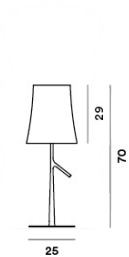

Birdie, tavolo

technical details

FOSCARINI

Table lamp with diffused light. Die cast zinc alloy base and steel rod, both liquid coated. Opaline injection-moulded polycarbonate internal diffuser, translucent injection-moulded polycarbonate external diffuser. In the large version and in the small version with touch dimmer, the sensor is located on the tip of the rod arm and allows the gradual adjustment of the luminous intensity; electronic transformer on the transparent cable. In the small version without dimmer, the ON/OFF switch is located on the transparent cable. small table.

Birdie grande

SCHEMATIC & LIGHT EMISSION

MATERIAL

Metallized polycarbonate and metallized or varnished steel