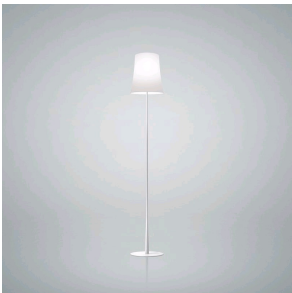

Birdie, tavolo
family

FOSCARINI

Birdie Easy