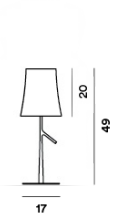

Birdie piccola

SCHEMATIC & LIGHT EMISSION