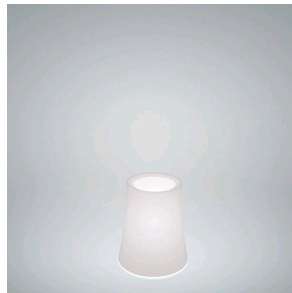

Birdie Zero