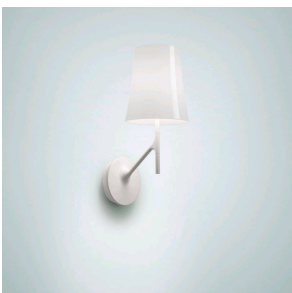

## DESCRIPTION

The slim stem recalls the trunk of a tree, its shade is a reinterpretation of the classic reading lamp, while the branch, as if ready for a “birdie” to alight, beckons your touch, turning it on or off. These three elements spontaneously coalesce to give life to a friendly lamp, that combines a smooth and familiar structure with a boldly character. Made with sturdy yet lightweight materials, Birdie has a different personality, depending on the colour: in white, it can be discreet and almost invisible, but in amaranth, orange or grey it becomes more of a prima donna capable playing the starring role of a room. Always monochromatic, from lampshade to the base for a decisive character without compromises There are two dimensions available for the table lamp, designed to blend in easily with the surroundings. Whether beside an armchair or a sofa in the living room, on the desk in a study, on a bedside table, or in any other room of the house, Birdie fits naturally in and accompanies everyday life with a pleasantly stylish presence.

**Birdie, tavolo**  
family

**FOSCARINI**

**Birdie Easy**

**Birdie Zero**

**Birdie Easy**

**Birdie Lettura**

**Birdie**

**Birdie**