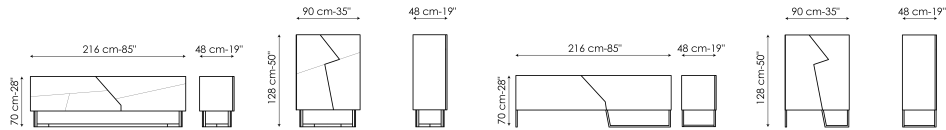

BONALDO

Doppler sideboard, Doppler K sideboard

Designer: Giuseppe Viganò

The Doppler sideboards are inspired by the illusion of overlapping surfaces, whereas actually the doors are made up of a single surface: indeed, it is the combination of various brightly coloured graphic patterns that creates this particular optical effect. The asymmetrical opening of the doors is an additional sign of originality. The lacquered wood frame is supported by a solid wood base. Doppler sideboards are available in two different sizes:

Data sheet

Doppler sideboard low

Width: 216cm

Depth: 48cm

Height: 70cm

Doppler sideboard high

Width: 90cm

Depth: 48cm

Height: 128cm

Doppler K sideboard low

Width: 216cm

Depth: 48cm

Height: 70cm

Doppler K sideboard high

Width: 90cm

Depth: 48cm

Height: 128cm

Doors - Doppler K Sideboard

Ceramic

Silk finish ceramic
Calacatta macchia
vecchia

Glossy ceramic
Calacatta

Mat ceramic
Ardesia grey

Mat ceramic
Laurent

Doors - Doppler Sideboard