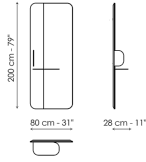

Data sheet

Blabla

Width: 120cm

Depth: 28cm

Height: 200cm

Blabla mirror

Width: 80cm

Depth: 28cm

Height: 200cm

Frame

Wood

Veneered wood
Walnut Canaletto

Veneered wood
Coal oak

Shelves

Metal

Painted metal
Mat white