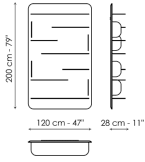

BONALDO

Blabla, Blabla mirror

Designer: Marconato and Zappa

The Blabla collection consists of two different functional units, a bookcase panel and a mirror panel, which when paired together create a system of elements that can be individually positioned or combined in an elegant composition. The distinguishing feature of the Blabla bookcase and mirror is the rounded profile of the shelves and side support panel, as well as the

Data sheet

Blabla

Width: 120cm

Depth: 28cm

Height: 200cm

Blabla mirror

Width: 80cm

Depth: 28cm

Height: 200cm

Frame

Wood

Veneered wood
Walnut Canaletto

Veneered wood
Coal oak

Shelves

Metal

Painted metal
Mat white