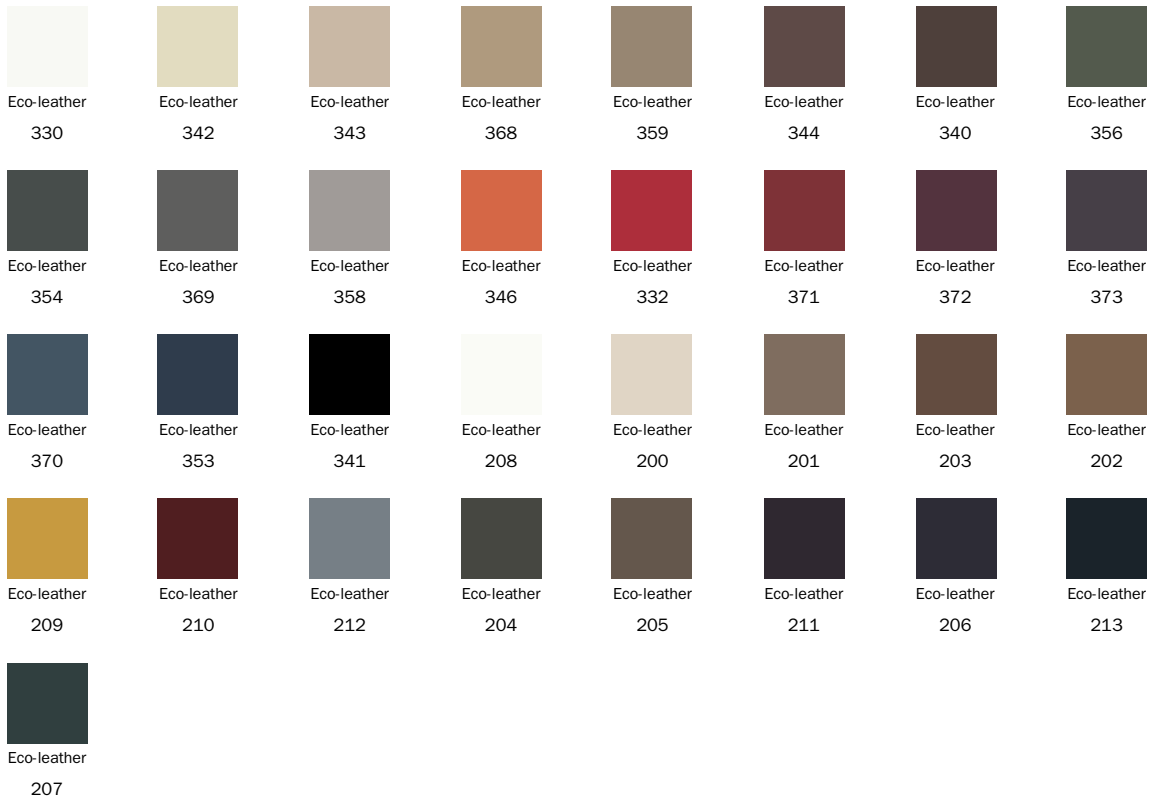

Fabric
MA07

Fabric
MA09

Fabric
MA11

Fabric
MA20

Fabric
MA22

Fabric
MC39

Fabric
MC60

Fabric
MC61

Fabric
MC62

Fabric
MC67

Fabric
MC69

Fabric
MC76

Fabric
MC81

Fabric
MC83

Fabric
MC85

Eco Leather

Legs

Metal

The samples above represent the complete range of materials and finishes available for this product (regardless of the top shape or size, in the case of tables). Fabrics, eco-leather, leather and emery leather shown in this website are a selection. Colors and finishes are approximate and may slightly differ from actual ones. Please visit Bonaldo dealers to see the complete sample collection and get further details about our products.