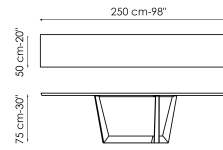

Data sheet

Width: 160cm
Depth: 50cm
Height: 75cm

Width: 180cm
Depth: 50cm
Height: 75cm

Width: 200cm
Depth: 50cm
Height: 75cm

Width: 250cm
Depth: 50cm
Height: 75cm

Width: 160cm
Depth: 50cm
Height: 75cm

Width: 180cm
Depth: 50cm
Height: 75cm

Width: 200cm
Depth: 50cm
Height: 75cm

Width: 250cm
Depth: 50cm
Height: 75cm

Top

Wood

Wood with natural edges
American walnut

Veneered wood
Walnut Canaletto

Veneered wood
Coal polished oak

Veneered wood
Natural polished oak