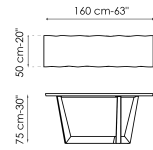

Data sheet

Width: 160cm
Depth: 50cm
Height: 75cm

Width: 180cm
Depth: 50cm
Height: 75cm

Width: 200cm
Depth: 50cm
Height: 75cm

Width: 250cm
Depth: 50cm
Height: 75cm

Width: 160cm
Depth: 50cm
Height: 75cm

Width: 180cm
Depth: 50cm
Height: 75cm

Width: 200cm
Depth: 50cm
Height: 75cm

Width: 250cm
Depth: 50cm
Height: 75cm

Top

Wood

Wood with natural edges
American walnut

Veneered wood
Walnut Canaletto

Veneered wood
Coal polished oak

Veneered wood
Natural polished oak