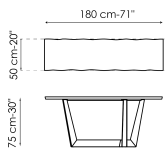

Data sheet

Width: 160cm
Depth: 50cm
Height: 75cm

Width: 180cm
Depth: 50cm
Height: 75cm

Width: 200cm
Depth: 50cm
Height: 75cm

Width: 250cm
Depth: 50cm
Height: 75cm

Width: 160cm
Depth: 50cm
Height: 75cm

Width: 180cm
Depth: 50cm
Height: 75cm

Width: 200cm
Depth: 50cm
Height: 75cm

Width: 250cm
Depth: 50cm
Height: 75cm

Top

Wood

Wood with natural edges
American walnut

Veneered wood
Walnut Canaletto

Veneered wood
Coal polished oak

Veneered wood
Natural polished oak