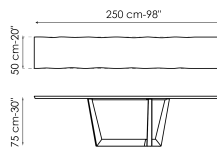

Data sheet

Width: 160cm
Depth: 50cm
Height: 75cm

Width: 180cm
Depth: 50cm
Height: 75cm

Width: 200cm
Depth: 50cm
Height: 75cm

Width: 250cm
Depth: 50cm
Height: 75cm

Width: 160cm
Depth: 50cm
Height: 75cm

Width: 180cm
Depth: 50cm
Height: 75cm

Width: 200cm
Depth: 50cm
Height: 75cm

Width: 250cm
Depth: 50cm
Height: 75cm

Top

Wood

Wood with natural edges
American walnut

Veneered wood
Walnut Canaletto

Veneered wood
Coal polished oak

Veneered wood
Natural polished oak