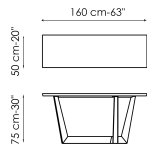

Data sheet

Width: 160cm
Depth: 50cm
Height: 75cm

Width: 180cm
Depth: 50cm
Height: 75cm

Width: 200cm
Depth: 50cm
Height: 75cm

Width: 250cm
Depth: 50cm
Height: 75cm

Width: 160cm
Depth: 50cm
Height: 75cm

Width: 180cm
Depth: 50cm
Height: 75cm

Width: 200cm
Depth: 50cm
Height: 75cm

Width: 250cm
Depth: 50cm
Height: 75cm

Top

Wood

Wood with natural edges
American walnut

Veneered wood
Walnut Canaletto

Veneered wood
Coal polished oak

Veneered wood
Natural polished oak