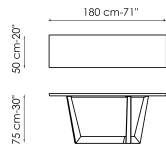

Data sheet

Width: 160cm
Depth: 50cm
Height: 75cm

Width: 180cm
Depth: 50cm
Height: 75cm

Width: 200cm
Depth: 50cm
Height: 75cm

Width: 250cm
Depth: 50cm
Height: 75cm

Width: 160cm
Depth: 50cm
Height: 75cm

Width: 180cm
Depth: 50cm
Height: 75cm

Width: 200cm
Depth: 50cm
Height: 75cm

Width: 250cm
Depth: 50cm
Height: 75cm

Top

Wood

Wood with natural edges
American walnut

Veneered wood
Walnut Canaletto

Veneered wood
Coal polished oak

Veneered wood
Natural polished oak