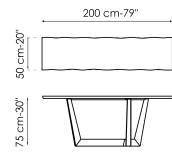

Data sheet

Width: 160cm
Depth: 50cm
Height: 75cm

Width: 180cm
Depth: 50cm
Height: 75cm

Width: 200cm
Depth: 50cm
Height: 75cm

Width: 250cm
Depth: 50cm
Height: 75cm

Width: 160cm
Depth: 50cm
Height: 75cm

Width: 180cm
Depth: 50cm
Height: 75cm

Width: 200cm
Depth: 50cm
Height: 75cm

Width: 250cm
Depth: 50cm
Height: 75cm

Top

Wood

Wood with natural edges
American walnut

Veneered wood
Walnut Canaletto

Veneered wood
Coal polished oak

Veneered wood
Natural polished oak