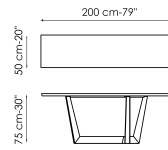

Data sheet

Width: 160cm
Depth: 50cm
Height: 75cm

Width: 180cm
Depth: 50cm
Height: 75cm

Width: 200cm
Depth: 50cm
Height: 75cm

Width: 250cm
Depth: 50cm
Height: 75cm

Width: 160cm
Depth: 50cm
Height: 75cm

Width: 180cm
Depth: 50cm
Height: 75cm

Width: 200cm
Depth: 50cm
Height: 75cm

Width: 250cm
Depth: 50cm
Height: 75cm

Top

Wood

Wood with natural edges
American walnut

Veneered wood
Walnut Canaletto

Veneered wood
Coal polished oak

Veneered wood
Natural polished oak