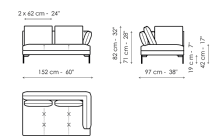

Height: 82cm

Corner sofa 224

Width: 224cm

Depth: 97cm

Height: 82cm

Corner sofa 194

Width: 194cm

Depth: 97cm

Height: 82cm

End section sofa 222

Width: 222cm

Depth: 97cm

Height: 82cm

End section sofa 192

Width: 192cm

Depth: 97cm

Height: 82cm

End section sofa 152

Width: 152cm

Depth: 97cm

Height: 82cm

End section sofa 97

Width: 97cm

Depth: 97cm

Height: 82cm

Center section sofa 150

Width: 150cm

Depth: 97cm

Height: 82cm

Center section sofa 95

Width: 95cm

Depth: 97cm