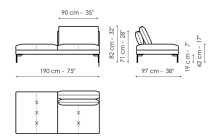

Height: 82cm

Center section sofa 220

Width: 220cm

Depth: 97cm

Height: 82cm

Center section sofa 190

Width: 190cm

Depth: 97cm

Height: 82cm

Center section sofa 150

Width: 150cm

Depth: 97cm

Height: 82cm

Center section sofa 95

Width: 95cm

Depth: 97cm

Height: 82cm

Penisola 190

Width: 190cm

Depth: 97cm

Height: 82cm

Penisola 150

Width: 150cm

Depth: 97cm

Height: 82cm

Meridiana

Width: 192cm

Depth: 97cm

Height: 82cm

Chaise longue

Width: 152cm

Depth: 97cm