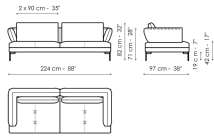

# Data sheet

Sofa 224

Width: 224cm

Depth: 97cm

Height: 82cm

Sofa 194

Width: 194cm

Depth: 97cm

Height: 82cm

Center section sofa 220

Width: 220cm

Depth: 97cm

Height: 82cm

Center section sofa 190

Width: 190cm

Depth: 97cm

Height: 82cm

Center section sofa 150

Width: 150cm

Depth: 97cm

Height: 82cm

Center section sofa 95

Width: 95cm

Depth: 97cm

Height: 82cm

Pouf 150 x 95  
Width: 150cm  
Depth: 95cm  
Height: 42cm

Pouf 95 x 95  
Width: 95cm  
Depth: 95cm  
Height: 42cm

Cushion  
Width: 45cm  
Depth: 45cm  
Height: -cm

Coffe table 148 x 33  
Width: 148cm  
Depth: 33cm  
Height: 45cm