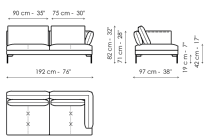

Height: 82cm

Corner sofa 224

Width: 224cm

Depth: 97cm

Height: 82cm

Corner sofa 194

Width: 194cm

Depth: 97cm

Height: 82cm

End section sofa 222

Width: 222cm

Depth: 97cm

Height: 82cm

End section sofa 192

Width: 192cm

Depth: 97cm

Height: 82cm

End section sofa 152

Width: 152cm

Depth: 97cm

Height: 82cm

End section sofa 97

Width: 97cm

Depth: 97cm

Height: 82cm

Pouf 150 x 95  
Width: 150cm  
Depth: 95cm  
Height: 42cm

Pouf 95 x 95  
Width: 95cm  
Depth: 95cm  
Height: 42cm

Cushion  
Width: 45cm  
Depth: 45cm  
Height: -cm

Coffe table 148 x 33  
Width: 148cm  
Depth: 33cm  
Height: 45cm