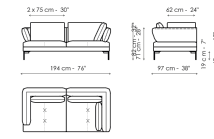

# Data sheet

Sofa 224

Width: 224cm

Depth: 97cm

Height: 82cm

Sofa 194

Width: 194cm

Depth: 97cm

Height: 82cm

Corner sofa 224

Width: 224cm

Depth: 97cm

Height: 82cm

Corner sofa 194

Width: 194cm

Depth: 97cm

Height: 82cm

End section sofa 222

Width: 222cm

Depth: 97cm

Height: 82cm

End section sofa 192

Width: 192cm

Depth: 97cm

Height: 82cm

Pouf 150 x 95  
Width: 150cm  
Depth: 95cm  
Height: 42cm

Pouf 95 x 95  
Width: 95cm  
Depth: 95cm  
Height: 42cm

Cushion  
Width: 45cm  
Depth: 45cm  
Height: -cm

Coffe table 148 x 33  
Width: 148cm  
Depth: 33cm  
Height: 45cm