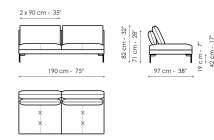

Height: 82cm

End section corner sofa 152

Width: 152cm

Depth: 97cm

Height: 82cm

End section corner sofa 97

Width: 97cm

Depth: 97cm

Height: 82cm

Center section sofa 220

Width: 220cm

Depth: 97cm

Height: 82cm

Center section sofa 190

Width: 190cm

Depth: 97cm

Height: 82cm

Center section sofa 150

Width: 150cm

Depth: 97cm

Height: 82cm

Center section sofa 95

Width: 95cm

Depth: 97cm

Height: 82cm

Penisola 190

Width: 190cm

Depth: 97cm

Height: 82cm

Penisola 150

Width: 150cm

Depth: 97cm