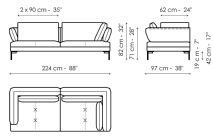

# Data sheet

Sofa 224

Width: 224cm

Depth: 97cm

Height: 82cm

Sofa 194

Width: 194cm

Depth: 97cm

Height: 82cm

Corner sofa 224

Width: 224cm

Depth: 97cm

Height: 82cm

Corner sofa 194

Width: 194cm

Depth: 97cm

Height: 82cm

Center section sofa 150

Width: 150cm

Depth: 97cm

Height: 82cm

Center section sofa 95

Width: 95cm

Depth: 97cm

Height: 82cm

Pouf 150 x 95  
Width: 150cm  
Depth: 95cm  
Height: 42cm

Pouf 95 x 95  
Width: 95cm  
Depth: 95cm  
Height: 42cm

Cushion  
Width: 45cm  
Depth: 45cm  
Height: -cm

Coffe table 148 x 33  
Width: 148cm  
Depth: 33cm  
Height: 45cm