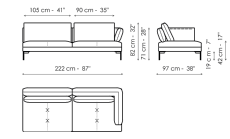

# Data sheet

Sofa 224

Width: 224cm

Depth: 97cm

Height: 82cm

Sofa 194

Width: 194cm

Depth: 97cm

Height: 82cm

Corner sofa 224

Width: 224cm

Depth: 97cm

Height: 82cm

Corner sofa 194

Width: 194cm

Depth: 97cm

Height: 82cm

End section sofa 222

Width: 222cm

Depth: 97cm

Height: 82cm

End section sofa 192

Width: 192cm

Depth: 97cm

Height: 82cm

End section sofa 152

Width: 152cm

Depth: 97cm

Height: 82cm

End section sofa 97

Width: 97cm

Depth: 97cm