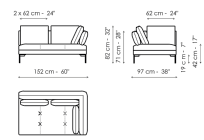

Height: 82cm

End section sofa 152

Width: 152cm

Depth: 97cm

Height: 82cm

End section sofa 97

Width: 97cm

Depth: 97cm

Height: 82cm

End section corner sofa 222

Width: 222cm

Depth: 97cm

Height: 82cm

End section corner sofa 192

Width: 192cm

Depth: 97cm

Height: 82cm

End section corner sofa 152

Width: 152cm

Depth: 97cm

Height: 82cm

End section corner sofa 97

Width: 97cm

Depth: 97cm

Height: 82cm

Center section sofa 150

Width: 150cm

Depth: 97cm

Height: 82cm

Center section sofa 95

Width: 95cm

Depth: 97cm