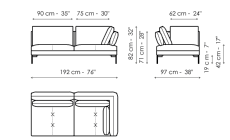

Height: 82cm

End section sofa 152

Width: 152cm

Depth: 97cm

Height: 82cm

End section sofa 97

Width: 97cm

Depth: 97cm

Height: 82cm

End section corner sofa 222

Width: 222cm

Depth: 97cm

Height: 82cm

End section corner sofa 192

Width: 192cm

Depth: 97cm

Height: 82cm

End section corner sofa 152

Width: 152cm

Depth: 97cm

Height: 82cm

End section corner sofa 97

Width: 97cm

Depth: 97cm

Height: 82cm

Center section sofa 150

Width: 150cm

Depth: 97cm

Height: 82cm

Center section sofa 95

Width: 95cm

Depth: 97cm