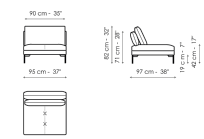

Height: 82cm

Center section sofa 220

Width: 220cm

Depth: 97cm

Height: 82cm

Center section sofa 190

Width: 190cm

Depth: 97cm

Height: 82cm

Center section sofa 150

Width: 150cm

Depth: 97cm

Height: 82cm

Center section sofa 95

Width: 95cm

Depth: 97cm

Height: 82cm

Penisola 190

Width: 190cm

Depth: 97cm

Height: 82cm

Penisola 150

Width: 150cm

Depth: 97cm

Height: 82cm

Meridiana

Width: 192cm

Depth: 97cm

Height: 82cm

Chaise longue

Width: 152cm

Depth: 97cm