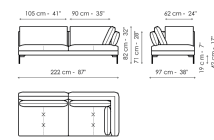

Height: 82cm

End section sofa 222

Width: 222cm

Depth: 97cm

Height: 82cm

End section sofa 192

Width: 192cm

Depth: 97cm

Height: 82cm

End section sofa 152

Width: 152cm

Depth: 97cm

Height: 82cm

End section sofa 97

Width: 97cm

Depth: 97cm

Height: 82cm

End section corner sofa 222

Width: 222cm

Depth: 97cm

Height: 82cm

End section corner sofa 192

Width: 192cm

Depth: 97cm

Height: 82cm

Pouf 150 x 95  
Width: 150cm  
Depth: 95cm  
Height: 42cm

Pouf 95 x 95  
Width: 95cm  
Depth: 95cm  
Height: 42cm

Cushion  
Width: 45cm  
Depth: 45cm  
Height: -cm

Coffe table 148 x 33  
Width: 148cm  
Depth: 33cm  
Height: 45cm