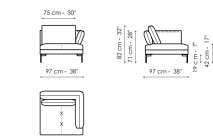

Height: 82cm

End section sofa 222

Width: 222cm

Depth: 97cm

Height: 82cm

End section sofa 192

Width: 192cm

Depth: 97cm

Height: 82cm

End section sofa 152

Width: 152cm

Depth: 97cm

Height: 82cm

End section sofa 97

Width: 97cm

Depth: 97cm

Height: 82cm

End section corner sofa 222

Width: 222cm

Depth: 97cm

Height: 82cm

End section corner sofa 192

Width: 192cm

Depth: 97cm

Height: 82cm

Center section sofa 150

Width: 150cm

Depth: 97cm

Height: 82cm

Center section sofa 95

Width: 95cm

Depth: 97cm