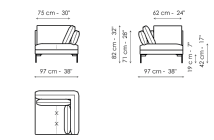

Height: 82cm

End section corner sofa 152

Width: 152cm

Depth: 97cm

Height: 82cm

End section corner sofa 97

Width: 97cm

Depth: 97cm

Height: 82cm

Center section sofa 220

Width: 220cm

Depth: 97cm

Height: 82cm

Center section sofa 190

Width: 190cm

Depth: 97cm

Height: 82cm

Center section sofa 150

Width: 150cm

Depth: 97cm

Height: 82cm

Center section sofa 95

Width: 95cm

Depth: 97cm

Height: 82cm

Penisola 190

Width: 190cm

Depth: 97cm

Height: 82cm

Penisola 150

Width: 150cm

Depth: 97cm