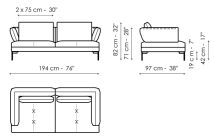

# Data sheet

Sofa 224

Width: 224cm

Depth: 97cm

Height: 82cm

Sofa 194

Width: 194cm

Depth: 97cm

Height: 82cm

Corner sofa 224

Width: 224cm

Depth: 97cm

Height: 82cm

Corner sofa 194

Width: 194cm

Depth: 97cm

Height: 82cm

Center section sofa 150

Width: 150cm

Depth: 97cm

Height: 82cm

Center section sofa 95

Width: 95cm

Depth: 97cm

Height: 82cm

Pouf 150 x 95  
Width: 150cm  
Depth: 95cm  
Height: 42cm

Pouf 95 x 95  
Width: 95cm  
Depth: 95cm  
Height: 42cm

Cushion  
Width: 45cm  
Depth: 45cm  
Height: -cm

Coffe table 148 x 33  
Width: 148cm  
Depth: 33cm  
Height: 45cm