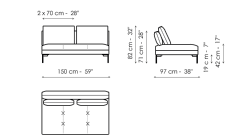

Height: 82cm

End section corner sofa 152

Width: 152cm

Depth: 97cm

Height: 82cm

End section corner sofa 97

Width: 97cm

Depth: 97cm

Height: 82cm

Center section sofa 220

Width: 220cm

Depth: 97cm

Height: 82cm

Center section sofa 190

Width: 190cm

Depth: 97cm

Height: 82cm

Center section sofa 150

Width: 150cm

Depth: 97cm

Height: 82cm

Center section sofa 95

Width: 95cm

Depth: 97cm

Height: 82cm

Penisola 190

Width: 190cm

Depth: 97cm

Height: 82cm

Penisola 150

Width: 150cm

Depth: 97cm