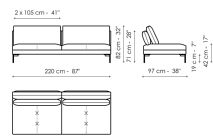

Height: 82cm

End section corner sofa 222

Width: 222cm

Depth: 97cm

Height: 82cm

End section corner sofa 192

Width: 192cm

Depth: 97cm

Height: 82cm

End section corner sofa 152

Width: 152cm

Depth: 97cm

Height: 82cm

End section corner sofa 97

Width: 97cm

Depth: 97cm

Height: 82cm

Center section sofa 220

Width: 220cm

Depth: 97cm

Height: 82cm

Center section sofa 190

Width: 190cm

Depth: 97cm

Height: 82cm

Center section sofa 150

Width: 150cm

Depth: 97cm

Height: 82cm

Center section sofa 95

Width: 95cm

Depth: 97cm