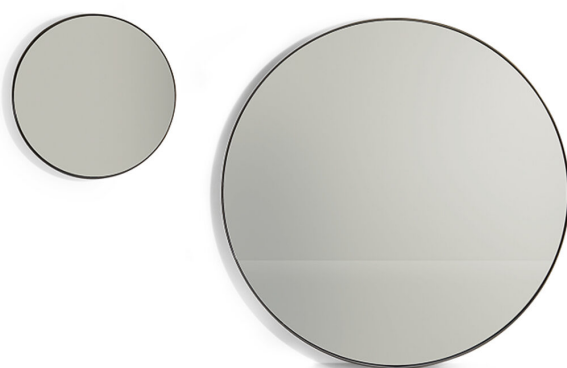

*BONALDO*

# Adone

Designer: Marconato and Zappa

Adone is a collection of round mirrors with a contemporary design. Available in two versions, a smaller wall-hung version and a larger floor-standing version, these accessories feature an eye-catching outer rim. The collection focuses on the balance between the simplicity of the round shape and the sophisticated, slim metal frame that defines its contour: elements that make Adone even more dramatic, perfect for any room in the home.

# Data sheet

Adone Ø90  
Width: 90cm  
Depth: 13cm  
Height: 90cm

Adone Ø190  
Width: 19cm  
Depth: 19cm  
Height: 190cm

# Frame

Plus Metal

Painted metal  
Mat bronze

Painted metal  
Mat lead

Metal

Painted metal  
Mat anthracite  
grey

Painted metal  
Mat black