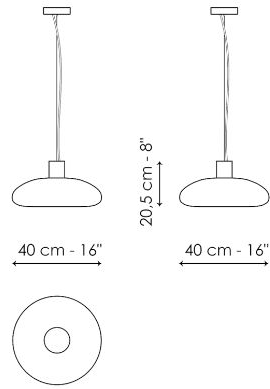

elegant petroleum or amber colours. The Acquerelli blown glass lamp comes in two sizes, large or small. In the table version, the two sizes correspond to two different lampshade shapes. In the suspension version, the double glass option is also available, with the small lampshade combined with the large one to create a single ceiling lamp that generates surprising interplays of light.

Data sheet

1 light suspension

Width: 14,50cm
Depth: 14,50cm
Height: 27cm

1 light suspension

Width: 40cm
Depth: 40cm
Height: 20,50cm

Double glass suspension

Width: 40cm
Depth: 40cm
Height: 27cm

3 lights suspension

Width: 30cm
Depth: 30cm
Height: 27cm

Small table lamp

Width: 14,50cm
Depth: 14,50cm
Height: 27cm

Large table lamp

Width: 40cm
Depth: 40cm
Height: 17cm

Floor lamp

Width: 18cm
Depth: 45cm
Height: 154cm

Finishes