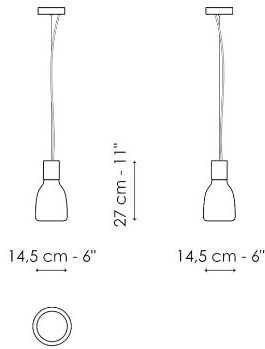

elegant petroleum or amber colours. The Acquerelli blown glass lamp comes in two sizes, large or small. In the table version, the two sizes correspond to two different lampshade shapes. In the suspension version, the double glass option is also available, with the small lampshade combined with the large one to create a single ceiling lamp that generates surprising interplays of light.

Data sheet

1 light suspension

Width: 14,50cm
Depth: 14,50cm
Height: 27cm

1 light suspension

Width: 40cm
Depth: 40cm
Height: 20,50cm

Double glass suspension

Width: 40cm
Depth: 40cm
Height: 27cm

3 lights suspension

Width: 30cm
Depth: 30cm
Height: 27cm

Small table lamp

Width: 14,50cm
Depth: 14,50cm
Height: 27cm

Large table lamp

Width: 40cm
Depth: 40cm
Height: 17cm

Floor lamp

Width: 18cm
Depth: 45cm
Height: 154cm

Finishes