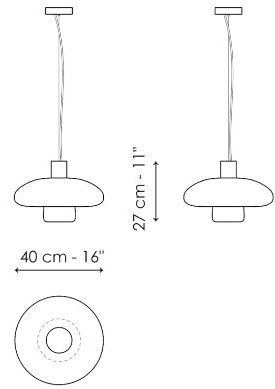

elegant petroleum or amber colours. The Acquerelli blown glass lamp comes in two sizes, large or small. In the table version, the two sizes correspond to two different lampshade shapes. In the suspension version, the double glass option is also available, with the small lampshade combined with the large one to create a single ceiling lamp that generates surprising interplays of light.

Data sheet

1 light suspension

Width: 14,50cm
Depth: 14,50cm
Height: 27cm

1 light suspension

Width: 40cm
Depth: 40cm
Height: 20,50cm

Double glass suspension

Width: 40cm
Depth: 40cm
Height: 27cm

3 lights suspension

Width: 30cm
Depth: 30cm
Height: 27cm

Small table lamp

Width: 14,50cm
Depth: 14,50cm
Height: 27cm

Large table lamp

Width: 40cm
Depth: 40cm
Height: 17cm

Floor lamp

Width: 18cm
Depth: 45cm
Height: 154cm

Finishes