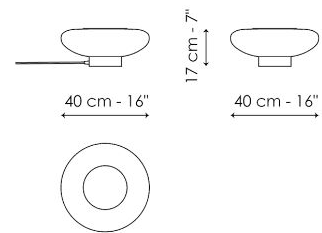

elegant petroleum or amber colours. The Acquerelli blown glass lamp comes in two sizes, large or small. In the table version, the two sizes correspond to two different lampshade shapes. In the suspension version, the double glass option is also available, with the small lampshade combined with the large one to create a single ceiling lamp that generates surprising interplays of light.

Data sheet

1 light suspension

Width: 14,50cm
Depth: 14,50cm
Height: 27cm

1 light suspension

Width: 40cm
Depth: 40cm
Height: 20,50cm

Double glass suspension

Width: 40cm
Depth: 40cm
Height: 27cm

3 lights suspension

Width: 30cm
Depth: 30cm
Height: 27cm

Small table lamp

Width: 14,50cm
Depth: 14,50cm
Height: 27cm

Large table lamp

Width: 40cm
Depth: 40cm
Height: 17cm

Floor lamp

Width: 18cm
Depth: 45cm
Height: 154cm

Finishes