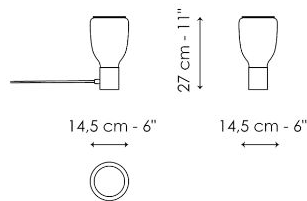

elegant petroleum or amber colours. The Acquerelli blown glass lamp comes in two sizes, large or small. In the table version, the two sizes correspond to two different lampshade shapes. In the suspension version, the double glass option is also available, with the small lampshade combined with the large one to create a single ceiling lamp that generates surprising interplays of light.

Data sheet

1 light suspension

Width: 14,50cm
Depth: 14,50cm
Height: 27cm

1 light suspension

Width: 40cm
Depth: 40cm
Height: 20,50cm

Double glass suspension

Width: 40cm
Depth: 40cm
Height: 27cm

3 lights suspension

Width: 30cm
Depth: 30cm
Height: 27cm

Small table lamp

Width: 14,50cm
Depth: 14,50cm
Height: 27cm

Large table lamp

Width: 40cm
Depth: 40cm
Height: 17cm

Floor lamp

Width: 18cm
Depth: 45cm
Height: 154cm

Finishes