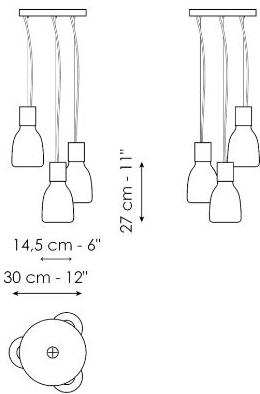

elegant petroleum or amber colours. The Acquerelli blown glass lamp comes in two sizes, large or small. In the table version, the two sizes correspond to two different lampshade shapes. In the suspension version, the double glass option is also available, with the small lampshade combined with the large one to create a single ceiling lamp that generates surprising interplays of light.

Data sheet

1 light suspension

Width: 14,50cm
Depth: 14,50cm
Height: 27cm

1 light suspension

Width: 40cm
Depth: 40cm
Height: 20,50cm

Double glass suspension

Width: 40cm
Depth: 40cm
Height: 27cm

3 lights suspension

Width: 30cm
Depth: 30cm
Height: 27cm

Small table lamp

Width: 14,50cm
Depth: 14,50cm
Height: 27cm

Large table lamp

Width: 40cm
Depth: 40cm
Height: 17cm

Floor lamp

Width: 18cm
Depth: 45cm
Height: 154cm

Finishes