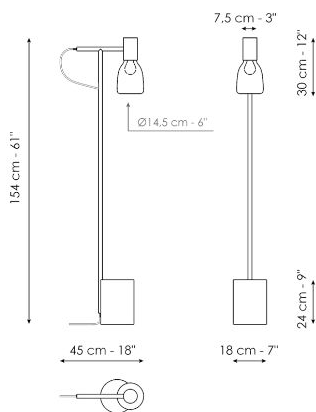

Data sheet

1 light suspension

Width: 14,50cm
Depth: 14,50cm
Height: 27cm

1 light suspension

Width: 40cm
Depth: 40cm
Height: 20,50cm

Double glass suspension

Width: 40cm
Depth: 40cm
Height: 27cm

3 lights suspension

Width: 30cm
Depth: 30cm
Height: 27cm

Small table lamp

Width: 14,50cm
Depth: 14,50cm
Height: 27cm

Large table lamp

Width: 40cm
Depth: 40cm
Height: 17cm

Floor lamp

Width: 18cm
Depth: 45cm
Height: 154cm

Finishes