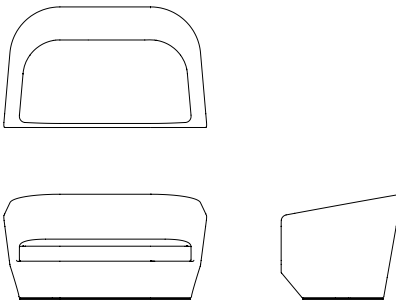

U Sofa

U Sofa 135 US0200
L 135cm D 80cm H 70cm / L 53" D 31½" H 27½"

**BEN
SEN**

The U sofa is an expansion of the original U Turn lounge chair. The soft down seat and clean lines make this the perfect 2 seat sofa for residential or contract applications. A seat undercut provides foot space when entering or exiting the sofa and helps reduce the visual footprint while an internal steel frame and injection molded foam create engineered comfort and a tailored appearance. All fabric covers are attached by Velcro and are removable for easy cleaning or replacement.