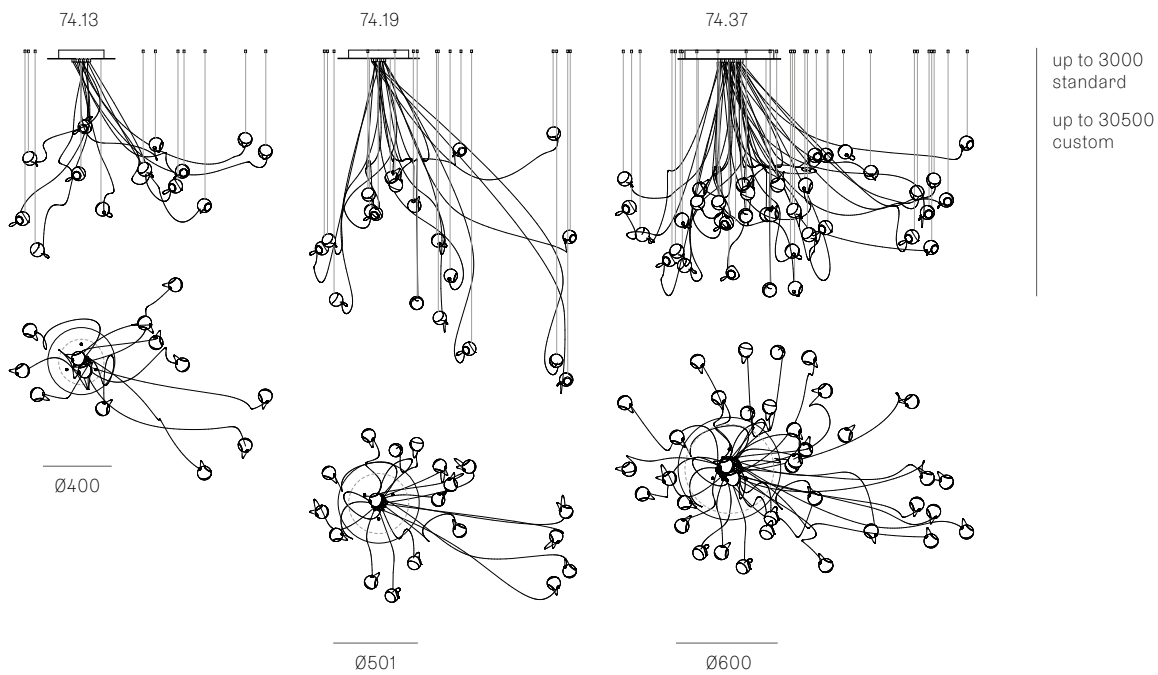

Image shown above 74.19 with round canopy

Ø82mm

Series	74
Mounting	Ceiling mounted
Pendant Colours	Dark mirror
Lamp	Not included. Compatible with LED MR16
Sculptura Cable	3000mm standard / up to 30500mm maximum Adjustable length: 74.1 - 74.7 Non-adjustable Length: 74.13 - 74.19
Cable Finishes	Black or nickel
Canopy Finishes	74.1- 74.7: white, black or brushed nickel canopy 74.1mi/mo: white polyurethane canopy 74.13 - 74.37: white canopy
Material	Metal, braided metal cable, electrical components, steel canopy
Power Supply	Integral Remote mounted for 74.1m/mo/mi. Bocci recommends remote mounting power supplies for ease of long-term maintenance.
Environment	Indoor, dry location. IP30
Note	Pendant anchor kit included. Every single Bocci product is handmade. Each one is variously blown, poured, carved, polished, packed and dispatched directly by us. As such, no two products are identical; they are individual, irregular expressions of our research.
Patent #	Worldwide patents pending.

Certifications

Weight (kg)

Round

74.1	0.6
74.3	1
74.7	1.7
74.13	6.2
74.19	14.1
74.37	18.1

Best practices for wiring multiple single pendant fixtures with remote mounted power supplies:

- Multiple single pendant fixtures should be wired in parallel, DO NOT wire in series.
- Bocci recommends a home run line for each fixture location to avoid significant voltage drop.
- Calculations for distance to the power supply, or required wire gauge in order to avoid voltage drop, are the responsibility of the installing party.

ADJUSTABLE LENGTH

NON-ADJUSTABLE LENGTH

All dimensions are in millimeters (mm) unless otherwise specified.