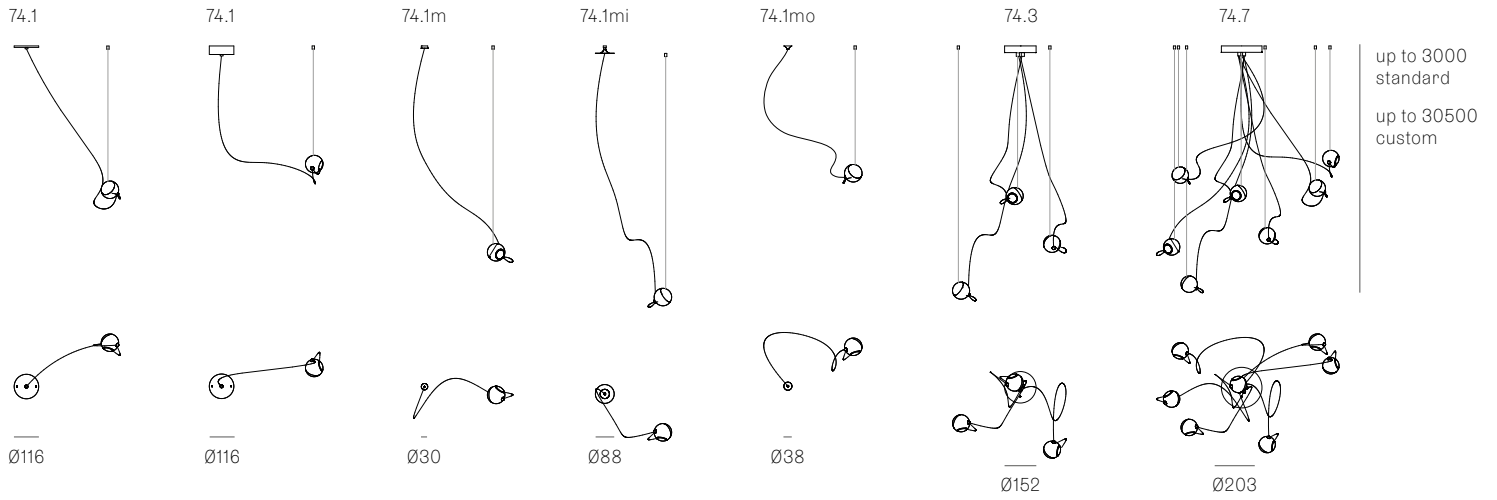

Image shown above 74.19 with round canopy

Ø82mm

Series	74
Mounting	Ceiling mounted
Pendant Colours	Dark mirror
Lamp	Not included. Compatible with LED MR16
Sculptura Cable	3000mm standard / up to 30500mm maximum Adjustable length: 74.1 - 74.7 Non-adjustable Length: 74.13 - 74.19
Cable Finishes	Black or nickel
Canopy Finishes	74.1- 74.7: white, black or brushed nickel canopy 74.1mi/mo: white polyurethane canopy 74.13 - 74.37: white canopy
Material	Metal, braided metal cable, electrical components, steel canopy
Power Supply	Integral Remote mounted for 74.1m/mo/mi. Bocci recommends remote mounting power supplies for ease of long-term maintenance.
Environment	Indoor, dry location. IP30
Note	Pendant anchor kit included. Every single Bocci product is handmade. Each one is variously blown, poured, carved, polished, packed and dispatched directly by us. As such, no two products are identical; they are individual, irregular expressions of our research.
Patent #	Worldwide patents pending.

Certifications

Weight (kg)

Round

74.1	0.6
74.3	1
74.7	1.7
74.13	6.2
74.19	14.1
74.37	18.1

Best practices for wiring multiple single pendant fixtures with remote mounted power supplies:

- Multiple single pendant fixtures should be wired in parallel, DO NOT wire in series.
- Bocci recommends a home run line for each fixture location to avoid significant voltage drop.
- Calculations for distance to the power supply, or required wire gauge in order to avoid voltage drop, are the responsibility of the installing party.

ADJUSTABLE LENGTH

NON-ADJUSTABLE LENGTH

All dimensions are in millimeters (mm) unless otherwise specified.