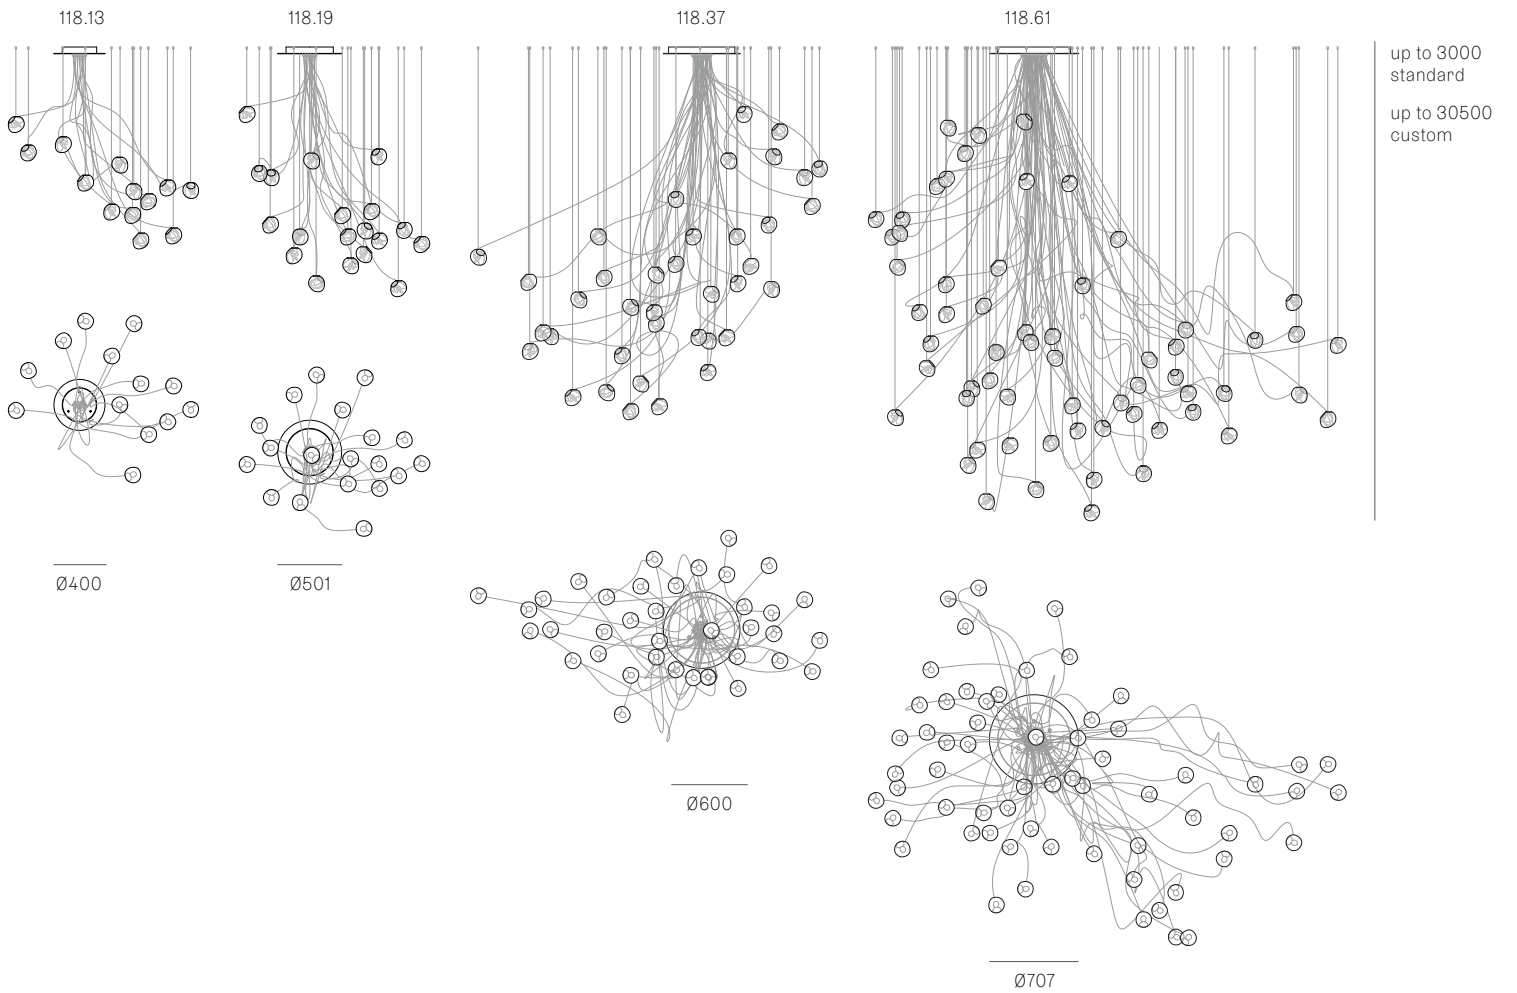

NON-ADJUSTABLE LENGTH

All dimensions are in millimeters (mm) unless otherwise specified.