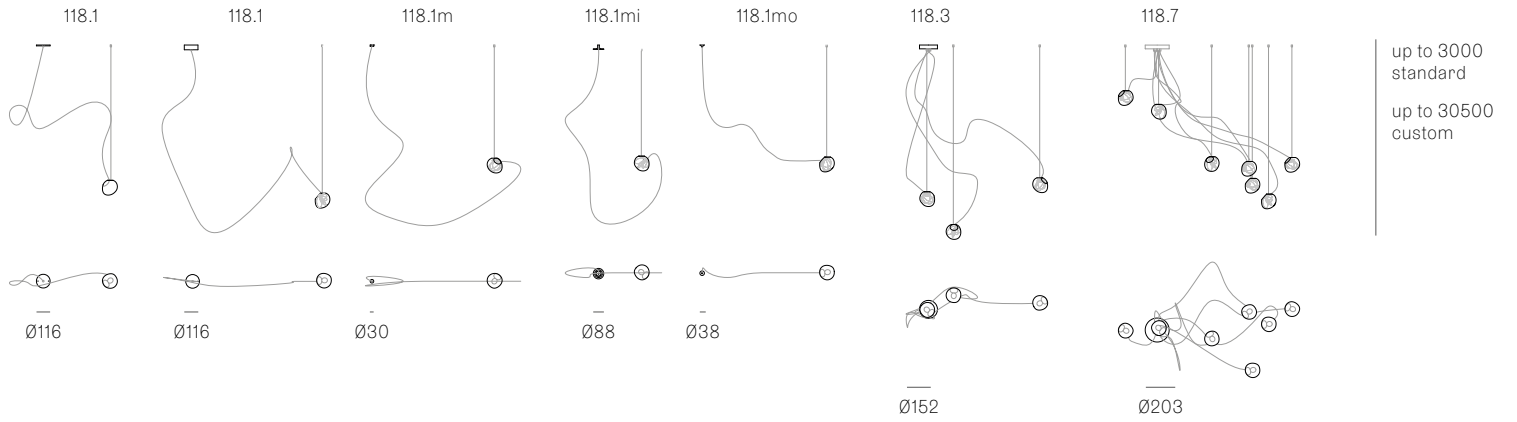

Image shown above 118.7 with round canopy

± Ø140 - 160mm

Series	118
Mounting	Ceiling mounted
Glass Colours	Clear
Lamp	1.5W LED, 2500K, 130lm
Sculptural Cable	3000mm standard / up to 30500mm maximum Adjustable length: 118.1 - 118.7 Non-adjustable Length: 118.13 - 118.61
Cable Finishes	Black or nickel
Canopy Finishes	118.1 - 118.7: white, black or brushed nickel canopy 118.1mi/mo: white polyurethane canopy 118.13 - 118.61: white canopy
Materials	Blown glass, braided metal cable, electrical components, steel canopy
Power Supply	Integral Remote mounted for 118.1m/mo/mi Bocci recommends remote mounting power supplies for ease of long-term maintenance.
Environment	Indoor, dry location. IP30
Note	Pendant anchor kit included. Every single Bocci product is handmade. Each one is variously blown, poured, carved, polished, packed and dispatched directly by us. As such, no two products are identical; they are individual, irregular expressions of our research.
Patent #	Worldwide patents pending.

Certifications

Weight (kg)

Round

118.1	3.3
118.3	9.7
118.7	22.5
118.13	45.1
118.19	71.1
118.37	129.5
118.61	205.8

Best practices for wiring multiple single pendant fixtures with remote mounted power supplies:

- Multiple single pendant fixtures should be wired in parallel, DO NOT wire in series.
- Bocci recommends a home run line for each fixture location to avoid significant voltage drop.
- Calculations for distance to the power supply, or required wire gauge in order to avoid voltage drop, are the responsibility of the installing party.

ADJUSTABLE LENGTH

NON-ADJUSTABLE LENGTH

All dimensions are in millimeters (mm) unless otherwise specified.