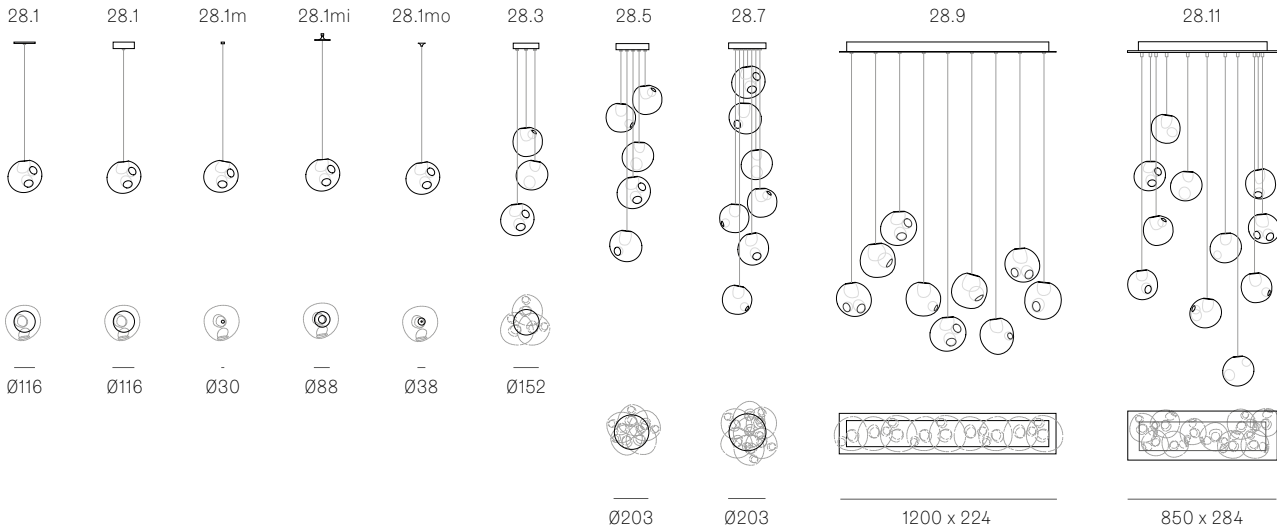

± Ø165mm

Image shown above 28.5 with round canopy

Series	28
Mounting	Ceiling mounted
Glass Colours	Clear, colour pendants
Lamp	1.5W LED, 2500K, 130lm 20W Xenon, 2600K, 196lm
Coaxial Length	3000mm standard / up to 30500mm maximum Adjustable length: 28.1 - 28.9 Non-adjustable length: 28.11 - 28.28
Canopy Finishes	28.1 - 28.7: white, black or brushed nickel canopy 28.1mi/mo: white polyurethane canopy 28.9 - 28.28: white canopy
Materials	Blown glass, braided metal coaxial cable, electrical components, steel canopy
Power Supply	Integral Remote mounted for 28.1m/mo/mi Bocci recommends remote mounting power supplies for ease of long-term maintenance.
Environment	Indoor, dry location. IP30
Note	Unless otherwise noted when ordering, all fixtures will be outfitted to be xenon compatible. Every single Bocci product is handmade. Each one is variously blown, poured, carved, polished, packed and dispatched directly by us. As such, no two products are identical; they are individual, irregular expressions of our research.
Patent #	CAN 134238 US D687,740 EU 001695834-001 to 004

Weight (kg)

Round

28.1	1.3
28.3	3.5
28.5	6
28.7	8
28.11	29
28.20	52

Square

28.11	29
28.16	39.5
28.28	65

Rectangle

28.9	16
28.11	28
28.16	38
28.20	52
28.28	66.8

Certifications

ADJUSTABLE LENGTH

up to 3000 standard
up to 30500 custom

NON-ADJUSTABLE LENGTH

up to 3000 standard
up to 30500 custom

All dimensions are in millimeters (mm) unless otherwise specified.

Best practices for wiring multiple single pendant fixtures with remote mounted power supplies:

- Multiple single pendant fixtures should be wired in parallel. DO NOT wire in series.
- Bocci recommends a home run line for each fixture location to avoid significant voltage drop.
- Calculations for distance to the power supply, or required wire guage in order to avoid voltage drop, are the responsibility of the installing party.