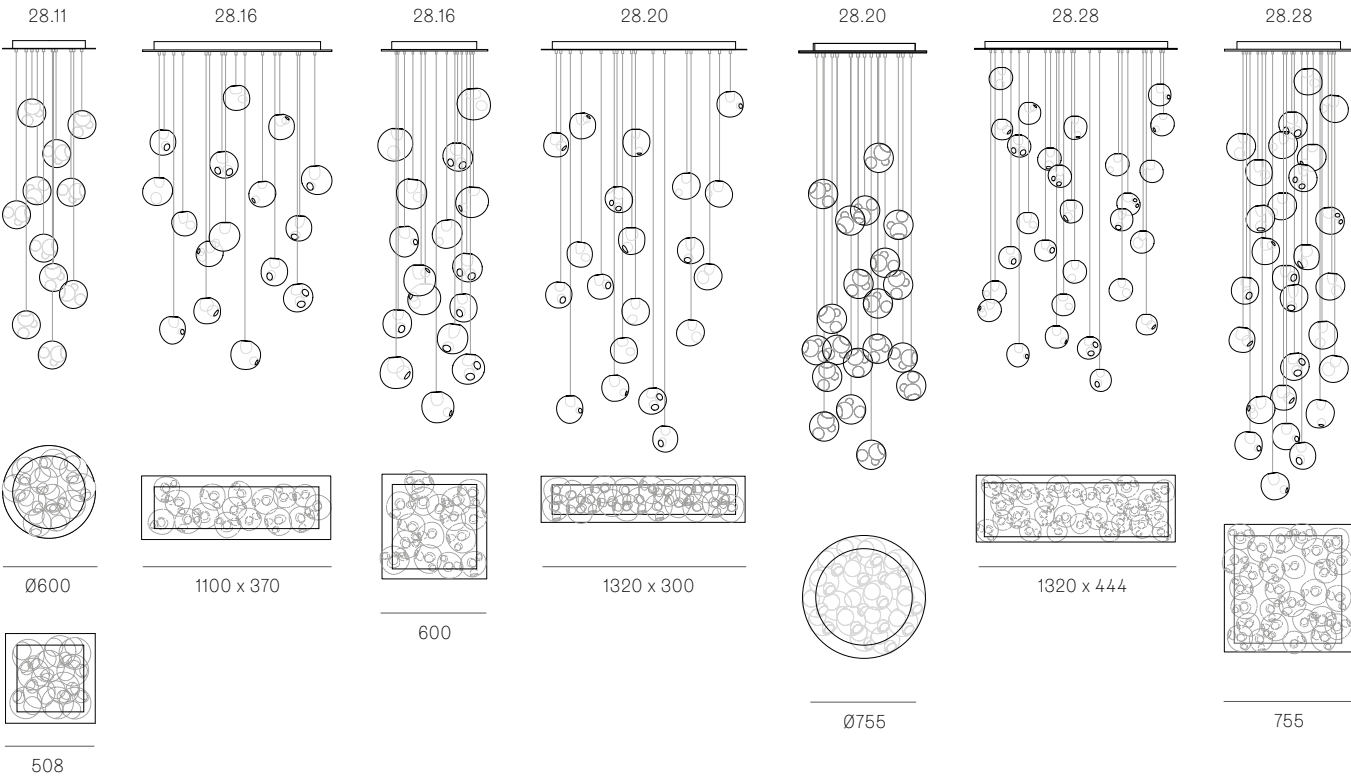

± Ø165mm

Image shown above 28.5 with round canopy

Series	28
Mounting	Ceiling mounted
Glass Colours	Clear, colour pendants
Lamp	1.5W LED, 2500K, 130lm 20W Xenon, 2600K, 196lm
Coaxial Length	3000mm standard / up to 30500mm maximum Adjustable length: 28.1 - 28.9 Non-adjustable length: 28.11 - 28.28
Canopy Finishes	28.1 - 28.7: white, black or brushed nickel canopy 28.1mi/mo: white polyurethane canopy 28.9 - 28.28: white canopy
Materials	Blown glass, braided metal coaxial cable, electrical components, steel canopy
Power Supply	Integral Remote mounted for 28.1m/mo/mi Bocci recommends remote mounting power supplies for ease of long-term maintenance.
Environment	Indoor, dry location. IP30
Note	Unless otherwise noted when ordering, all fixtures will be outfitted to be xenon compatible. Every single Bocci product is handmade. Each one is variously blown, poured, carved, polished, packed and dispatched directly by us. As such, no two products are identical; they are individual, irregular expressions of our research.
Patent #	CAN 134238 US D687,740 EU 001695834-001 to 004

Weight (kg)

Round

28.1	1.3
28.3	3.5
28.5	6
28.7	8
28.11	29
28.20	52

Square

28.11	29
28.16	39.5
28.28	65

Rectangle

28.9	16
28.11	28
28.16	38
28.20	52
28.28	66.8

Certifications

ADJUSTABLE LENGTH

up to 3000 standard
up to 30500 custom

NON-ADJUSTABLE LENGTH

up to 3000 standard
up to 30500 custom

All dimensions are in millimeters (mm) unless otherwise specified.

Best practices for wiring multiple single pendant fixtures with remote mounted power supplies: