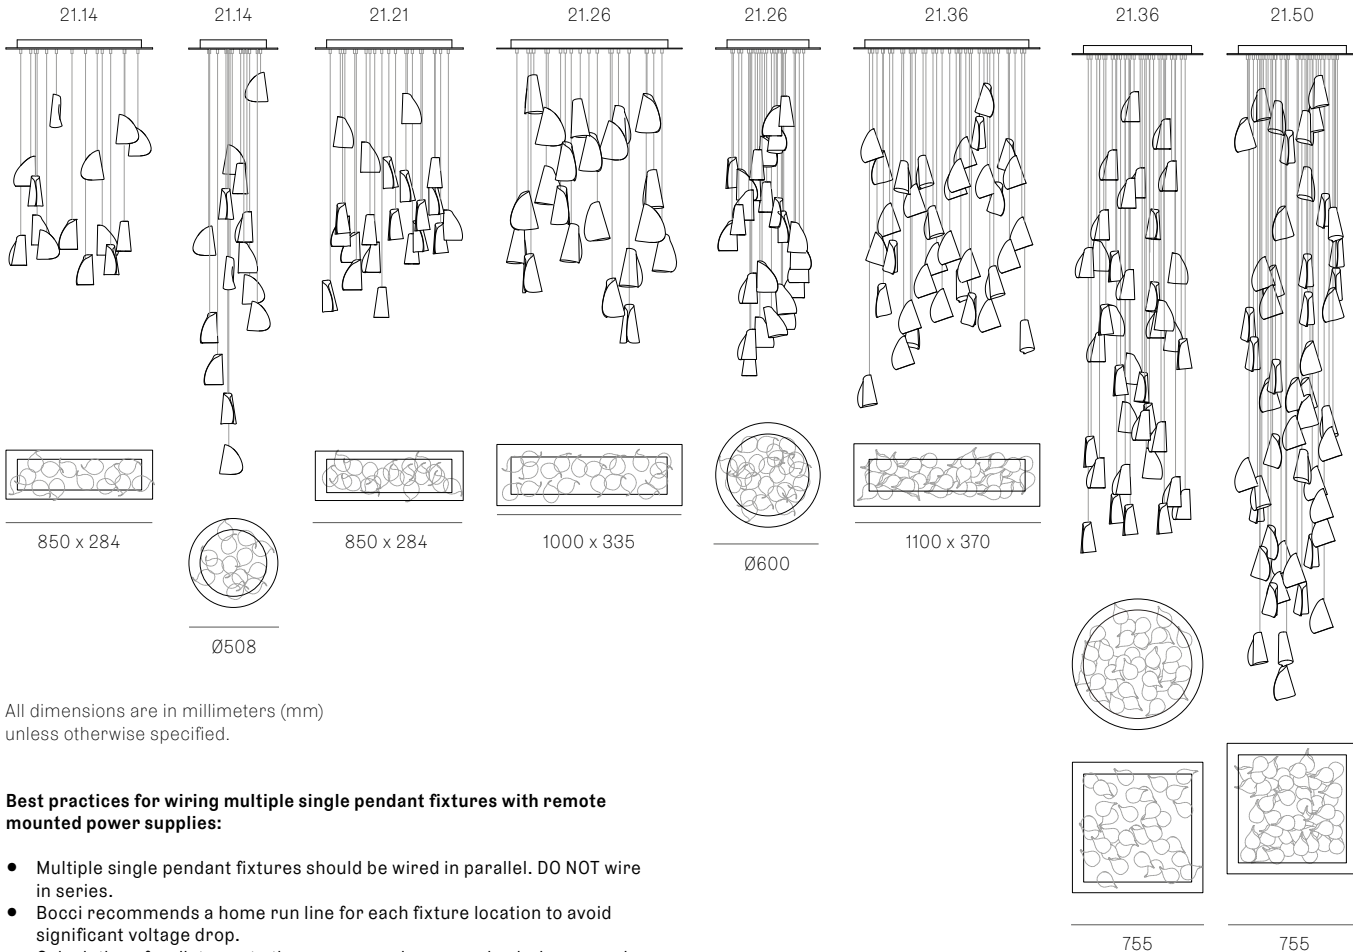

Image shown above 21.3 with round canopy

Series	21
Mounting	Ceiling mounted
Glass Colour	White
Lamp	1.5W LED, 2500K, 130lm 20W Xenon, 2600K, 196lm
Coaxial Length	3000mm standard / up to 30500mm maximum Adjustable length: 21.1 - 21.7 Non-adjustable length: 21.11 - 14.50
Canopy Finish	21.1 - 21.7: white, black or brushed nickel canopy 21.1mi/mo: white polyurethane canopy 21.11 - 21.50: white canopy
Material	Porcelain, blown borosilicate glass, braided metal coaxial cable, electrical components, steel canopy
Power Supply	Integral Remote mounted for 21.1m/mo/mi Bocci recommends remote mounting power supplies for ease of long-term maintenance.
Environment	Indoor, dry location. IP30
Note	Unless otherwise noted when ordering, all fixtures will be outfitted to be xenon compatible. Every single Bocci product is handmade. Each one is variously blown, poured, carved, polished, packed and dispatched directly by us. As such, no two products are identical; they are individual, irregular expressions of our research.
Patent #	Worldwide patents issued and pending.

Weight (kg)

Round

21.1	0.5
21.3	1.8
21.5	3
21.7	4.1
21.14	17.7
21.26	25
21.36	28
21.37	26.8

Square

21.11	16.1
21.36	32.5
21.50	37.3

Rectangle

21.11	16.1
21.14	17.7
21.21	18.6
21.26	25
21.36	28.4

Certifications

ADJUSTABLE LENGTH

up to 3000 standard
up to 30500 custom

NON-ADJUSTABLE LENGTH

up to 3000 standard
up to 30500 custom

All dimensions are in millimeters (mm) unless otherwise specified.

Best practices for wiring multiple single pendant fixtures with remote mounted power supplies: