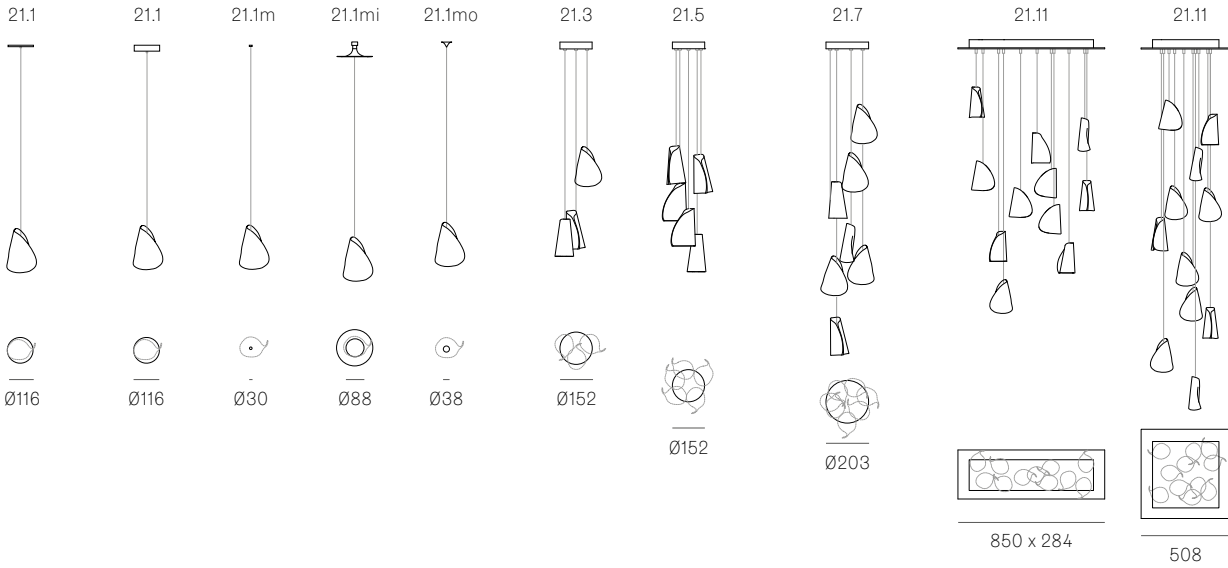

Image shown above 21.3 with round canopy

Series	21
Mounting	Ceiling mounted
Glass Colour	White
Lamp	1.5W LED, 2500K, 130lm 20W Xenon, 2600K, 196lm
Coaxial Length	3000mm standard / up to 30500mm maximum Adjustable length: 21.1 - 21.7 Non-adjustable length: 21.11 - 14.50
Canopy Finish	21.1 - 21.7: white, black or brushed nickel canopy 21.1mi/mo: white polyurethane canopy 21.11 - 21.50: white canopy
Material	Porcelain, blown borosilicate glass, braided metal coaxial cable, electrical components, steel canopy
Power Supply	Integral Remote mounted for 21.1m/mo/mi Bocci recommends remote mounting power supplies for ease of long-term maintenance.
Environment	Indoor, dry location. IP30
Note	Unless otherwise noted when ordering, all fixtures will be outfitted to be xenon compatible. Every single Bocci product is handmade. Each one is variously blown, poured, carved, polished, packed and dispatched directly by us. As such, no two products are identical; they are individual, irregular expressions of our research.
Patent #	Worldwide patents issued and pending.

Weight (kg)

Round

21.1	0.5
21.3	1.8
21.5	3
21.7	4.1
21.14	17.7
21.26	25
21.36	28
21.37	26.8

Square

21.11	16.1
21.36	32.5
21.50	37.3

Rectangle

21.11	16.1
21.14	17.7
21.21	18.6
21.26	25
21.36	28.4

Certifications

ADJUSTABLE LENGTH

up to 3000 standard
up to 30500 custom

NON-ADJUSTABLE LENGTH

up to 3000 standard
up to 30500 custom

All dimensions are in millimeters (mm) unless otherwise specified.

Best practices for wiring multiple single pendant fixtures with remote mounted power supplies:

- Multiple single pendant fixtures should be wired in parallel. DO NOT wire in series.
- Bocci recommends a home run line for each fixture location to avoid significant voltage drop.
- Calculations for distance to the power supply, or required wire gauge in order to avoid voltage drop, are the responsibility of the installing party.