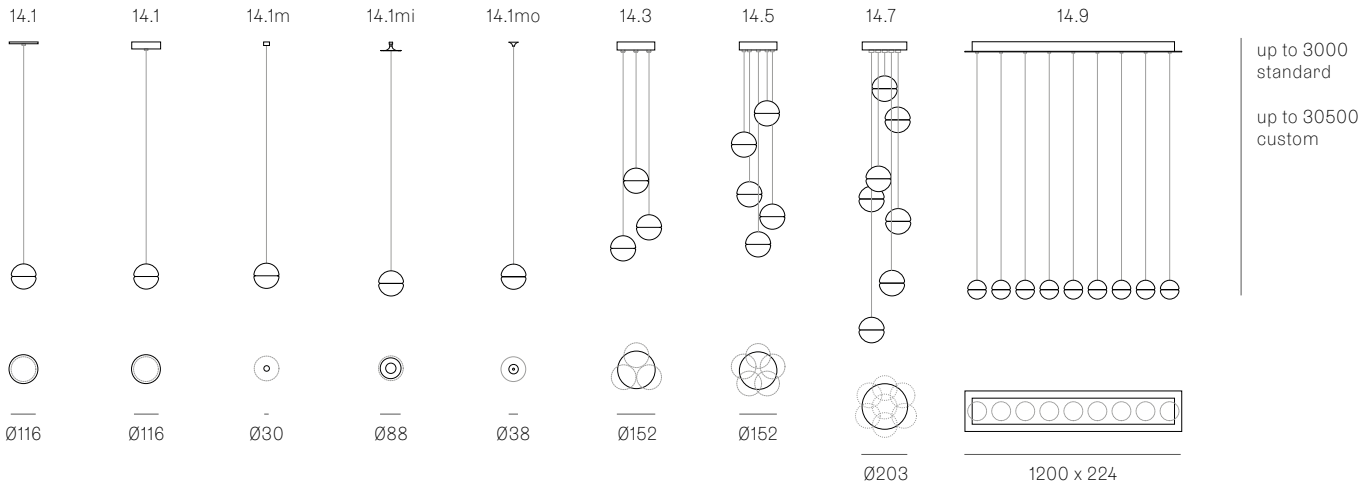

Image shown above 14.1 with round canopy

± Ø100mm

<b>Series</b>	14
<b>Mounting</b>	Ceiling mounted
<b>Glass Colours</b>	Clear, grey, amber
<b>Lamp</b>	1.5W LED, 2500K, 130lm 10W Xenon, 2600K, 81lm
<b>Coaxial Length</b>	3000mm standard / up to 30500mm maximum Adjustable length: 14.1 - 14.9 Non-adjustable length: 14.11 - 14.50
<b>Canopy Finishes</b>	14.1 - 14.7: white, black or brushed nickel canopy 14.1mi/mo: white polyurethane canopy 14.9 - 14.50: white canopy
<b>Materials</b>	Cast glass, blown borosilicate glass, braided metal coaxial cable, electrical components, steel canopy
<b>Power Supply</b>	Integral Remote mounted for 14.1m/mo/mi  Bocci recommends remote mounting power supplies for ease of long-term maintenance.
<b>Environment</b>	Indoor, dry location. IP30
<b>Note</b>	Unless otherwise noted when ordering, all fixtures will be outfitted to be xenon compatible.  Every single Bocci product is handmade. Each one is variously blown, poured, carved, polished, packed and dispatched directly by us. As such, no two products are identical; they are individual, irregular expressions of our research.
<b>Patent #</b>	US D556, 361 EU 000518394-0001

**Weight (kg)**

Round

14.1	2
14.3	5.5
14.5	9.5
14.7	14
14.11	30
14.14	37
14.20	51
14.26	61.5
14.36	83.5

Square

14.11	30
14.16	40.5
14.26	63.5
14.36	105
14.50	109.6

Rectangle

14.9	25.9
14.11	30
14.14	36.5
14.16	41.4
14.20	63
14.26	74
14.36	83.5

**Certifications**

ADJUSTABLE LENGTH

NON-ADJUSTABLE LENGTH

All dimensions are in millimeters (mm) unless otherwise specified.

**Best practices for wiring multiple single pendant fixtures with remote mounted power supplies:**

NON-ADJUSTABLE LENGTH

All dimensions are in millimeters (mm)  
unless otherwise specified.