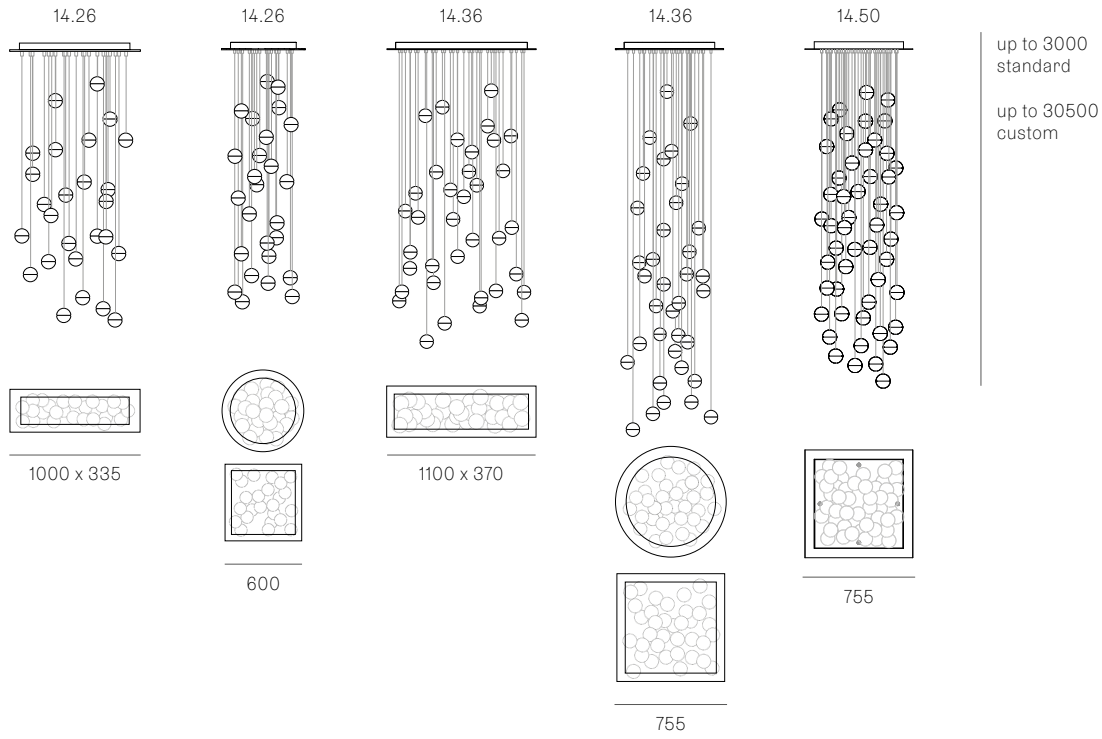

Image shown above 14.1 with round canopy

± Ø100mm

<b>Series</b>	14
<b>Mounting</b>	Ceiling mounted
<b>Glass Colours</b>	Clear, grey, amber
<b>Lamp</b>	1.5W LED, 2500K, 130lm 10W Xenon, 2600K, 81lm
<b>Coaxial Length</b>	3000mm standard / up to 30500mm maximum Adjustable length: 14.1 - 14.9 Non-adjustable length: 14.11 - 14.50
<b>Canopy Finishes</b>	14.1 - 14.7: white, black or brushed nickel canopy 14.1mi/mo: white polyurethane canopy 14.9 - 14.50: white canopy
<b>Materials</b>	Cast glass, blown borosilicate glass, braided metal coaxial cable, electrical components, steel canopy
<b>Power Supply</b>	Integral Remote mounted for 14.1m/mo/mi  Bocci recommends remote mounting power supplies for ease of long-term maintenance.
<b>Environment</b>	Indoor, dry location. IP30
<b>Note</b>	Unless otherwise noted when ordering, all fixtures will be outfitted to be xenon compatible.  Every single Bocci product is handmade. Each one is variously blown, poured, carved, polished, packed and dispatched directly by us. As such, no two products are identical; they are individual, irregular expressions of our research.
<b>Patent #</b>	US D556, 361 EU 000518394-0001

**Certifications**

ADJUSTABLE LENGTH

NON-ADJUSTABLE LENGTH

All dimensions are in millimeters (mm) unless otherwise specified.

**Best practices for wiring multiple single pendant fixtures with remote mounted power supplies:**

- Multiple single pendant fixtures should be wired in parallel. DO NOT wire in series.
- Bocci recommends a home run line for each fixture location to avoid significant voltage drop.
- Calculations for distance to the power supply, or required wire guage in order to avoid voltage drop, are the responsibility of the installing party.

NON-ADJUSTABLE LENGTH

All dimensions are in millimeters (mm)  
unless otherwise specified.