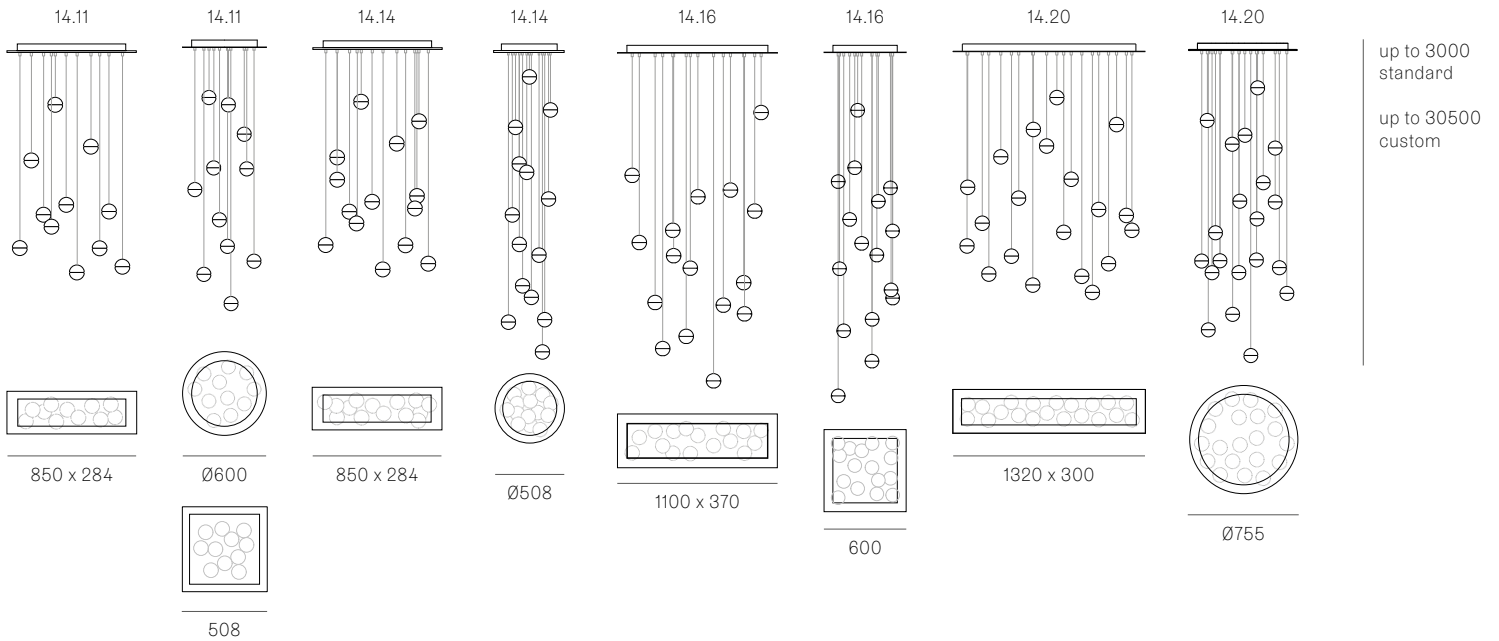

Image shown above 14.1 with round canopy

± Ø100mm

<b>Series</b>	14
<b>Mounting</b>	Ceiling mounted
<b>Glass Colours</b>	Clear, grey, amber
<b>Lamp</b>	1.5W LED, 2500K, 130lm 10W Xenon, 2600K, 81lm
<b>Coaxial Length</b>	3000mm standard / up to 30500mm maximum Adjustable length: 14.1 - 14.9 Non-adjustable length: 14.11 - 14.50
<b>Canopy Finishes</b>	14.1 - 14.7: white, black or brushed nickel canopy 14.1mi/mo: white polyurethane canopy 14.9 - 14.50: white canopy
<b>Materials</b>	Cast glass, blown borosilicate glass, braided metal coaxial cable, electrical components, steel canopy
<b>Power Supply</b>	Integral Remote mounted for 14.1m/mo/mi  Bocci recommends remote mounting power supplies for ease of long-term maintenance.
<b>Environment</b>	Indoor, dry location. IP30
<b>Note</b>	Unless otherwise noted when ordering, all fixtures will be outfitted to be xenon compatible.  Every single Bocci product is handmade. Each one is variously blown, poured, carved, polished, packed and dispatched directly by us. As such, no two products are identical; they are individual, irregular expressions of our research.
<b>Patent #</b>	US D556, 361 EU 000518394-0001

**Weight (kg)**

Round

14.1	2
14.3	5.5
14.5	9.5
14.7	14
14.11	30
14.14	37
14.20	51
14.26	61.5
14.36	83.5

Square

14.11	30
14.16	40.5
14.26	63.5
14.36	105
14.50	109.6

Rectangle

14.9	25.9
14.11	30
14.14	36.5
14.16	41.4
14.20	63
14.26	74
14.36	83.5

**Certifications**

ADJUSTABLE LENGTH

NON-ADJUSTABLE LENGTH

All dimensions are in millimeters (mm) unless otherwise specified.

**Best practices for wiring multiple single pendant fixtures with remote mounted power supplies:**

NON-ADJUSTABLE LENGTH

All dimensions are in millimeters (mm)  
unless otherwise specified.