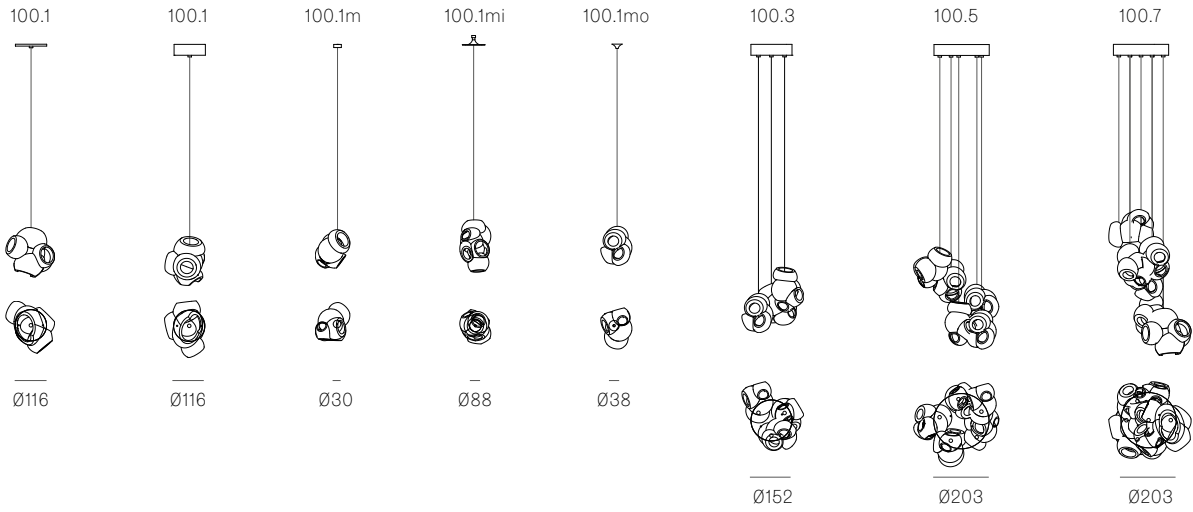

Image shown above 100.16 with square canopy

± 190mm

Series	100
Mounting	Ceiling mounted
Glass Colours	Frosted clear, frosted grey
Lamp	1W LED, 2700K, 100lm 1.5W LED, 3500K, 160lm
Coaxial Length	3000mm standard / up to 30500mm maximum Adjustable length: 100.1 - 100.7 Non-adjustable Length: 100.11 - 100.28
Canopy Finishes	100.1 - 100.7: white, black or brushed nickel canopy 100.1mi/mo: white polyurethane canopy 100.11 - 100.28: white canopy
Materials	Blown glass, copper mesh, braided metal coaxial cable, electrical components, steel canopy
Power Supply	Integral Remote mounted for 100.1m/mo/mi Bocci recommends remote mounting power supplies for ease of long-term maintenance.
Environment	Indoor, dry location. IP30
Note	Every single Bocci product is handmade. Each one is variously blown, poured, carved, polished, packed and dispatched directly by us. As such, no two products are identical; they are individual, irregular expressions of our research.
Patent #	US Patent pending EU 008526131-0001

Certifications

Weight (kg)

Round

100.1	2.8
100.3	7.7
100.5	12.1
100.7	17.2
100.11	38
100.20	64.8

Square

100.11	38.1
100.16	53
100.28	87

Rectangle

100.11	37.6
100.16	54.2
100.20	64.4
100.28	87.9

ADJUSTABLE LENGTH

up to 3000 standard
up to 30500 custom

NON-ADJUSTABLE LENGTH

up to 3000 standard
up to 30500 custom

All dimensions are in millimeters (mm) unless otherwise specified.

Best practices for wiring multiple single pendant fixtures with remote mounted power supplies:

NON-ADJUSTABLE LENGTH

100.20

1320 x 300

100.20

Ø755

100.28

1320 x 444

100.28