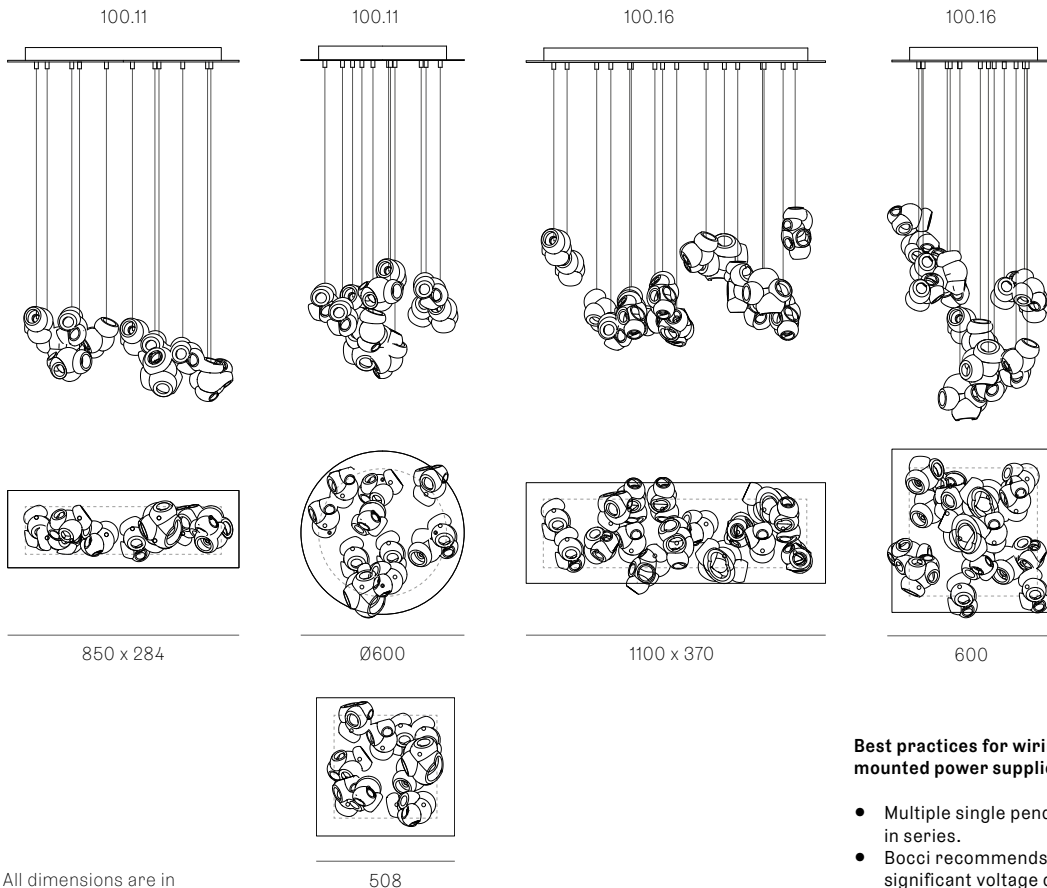

Image shown above 100.16 with square canopy

± 190mm

Series	100
Mounting	Ceiling mounted
Glass Colours	Frosted clear, frosted grey
Lamp	1W LED, 2700K, 100lm 1.5W LED, 3500K, 160lm
Coaxial Length	3000mm standard / up to 30500mm maximum Adjustable length: 100.1 - 100.7 Non-adjustable Length: 100.11 - 100.28
Canopy Finishes	100.1 - 100.7: white, black or brushed nickel canopy 100.1mi/mo: white polyurethane canopy 100.11 - 100.28: white canopy
Materials	Blown glass, copper mesh, braided metal coaxial cable, electrical components, steel canopy
Power Supply	Integral Remote mounted for 100.1m/mo/mi Bocci recommends remote mounting power supplies for ease of long-term maintenance.
Environment	Indoor, dry location. IP30
Note	Every single Bocci product is handmade. Each one is variously blown, poured, carved, polished, packed and dispatched directly by us. As such, no two products are identical; they are individual, irregular expressions of our research.
Patent #	US Patent pending EU 008526131-0001

Certifications

Weight (kg)

Round

100.1	2.8
100.3	7.7
100.5	12.1
100.7	17.2
100.11	38
100.20	64.8

Square

100.11	38.1
100.16	53
100.28	87

Rectangle

100.11	37.6
100.16	54.2
100.20	64.4
100.28	87.9

ADJUSTABLE LENGTH

up to 3000 standard
up to 30500 custom

NON-ADJUSTABLE LENGTH

up to 3000 standard
up to 30500 custom

All dimensions are in millimeters (mm) unless otherwise specified.

Best practices for wiring multiple single pendant fixtures with remote mounted power supplies:

NON-ADJUSTABLE LENGTH

100.20

1320 x 300

100.20

Ø755

100.28

1320 x 444

100.28