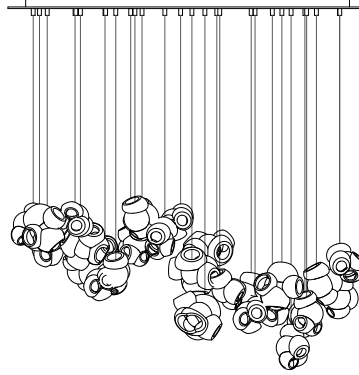

Image shown above 100.16 with square canopy

± 190mm

Series	100
Mounting	Ceiling mounted
Glass Colours	Frosted clear, frosted grey
Lamp	1W LED, 2700K, 100lm 1.5W LED, 3500K, 160lm
Coaxial Length	3000mm standard / up to 30500mm maximum Adjustable length: 100.1 - 100.7 Non-adjustable Length: 100.11 - 100.28
Canopy Finishes	100.1 - 100.7: white, black or brushed nickel canopy 100.1mi/mo: white polyurethane canopy 100.11 - 100.28: white canopy
Materials	Blown glass, copper mesh, braided metal coaxial cable, electrical components, steel canopy
Power Supply	Integral Remote mounted for 100.1m/mo/mi Bocci recommends remote mounting power supplies for ease of long-term maintenance.
Environment	Indoor, dry location. IP30
Note	Every single Bocci product is handmade. Each one is variously blown, poured, carved, polished, packed and dispatched directly by us. As such, no two products are identical; they are individual, irregular expressions of our research.
Patent #	US Patent pending EU 008526131-0001

ADJUSTABLE LENGTH

up to 3000 standard
up to 30500 custom

NON-ADJUSTABLE LENGTH

up to 3000 standard
up to 30500 custom

All dimensions are in millimeters (mm) unless otherwise specified.

Best practices for wiring multiple single pendant fixtures with remote mounted power supplies:

- Multiple single pendant fixtures should be wired in parallel. DO NOT wire in series.
- Bocci recommends a home run line for each fixture location to avoid significant voltage drop.
- Calculations for distance to the power supply, or required wire guage in order to avoid voltage drop, are the responsibility of the installing party.

NON-ADJUSTABLE LENGTH

100.20

1320 x 300

100.20

Ø755

100.28

1320 x 444

100.28