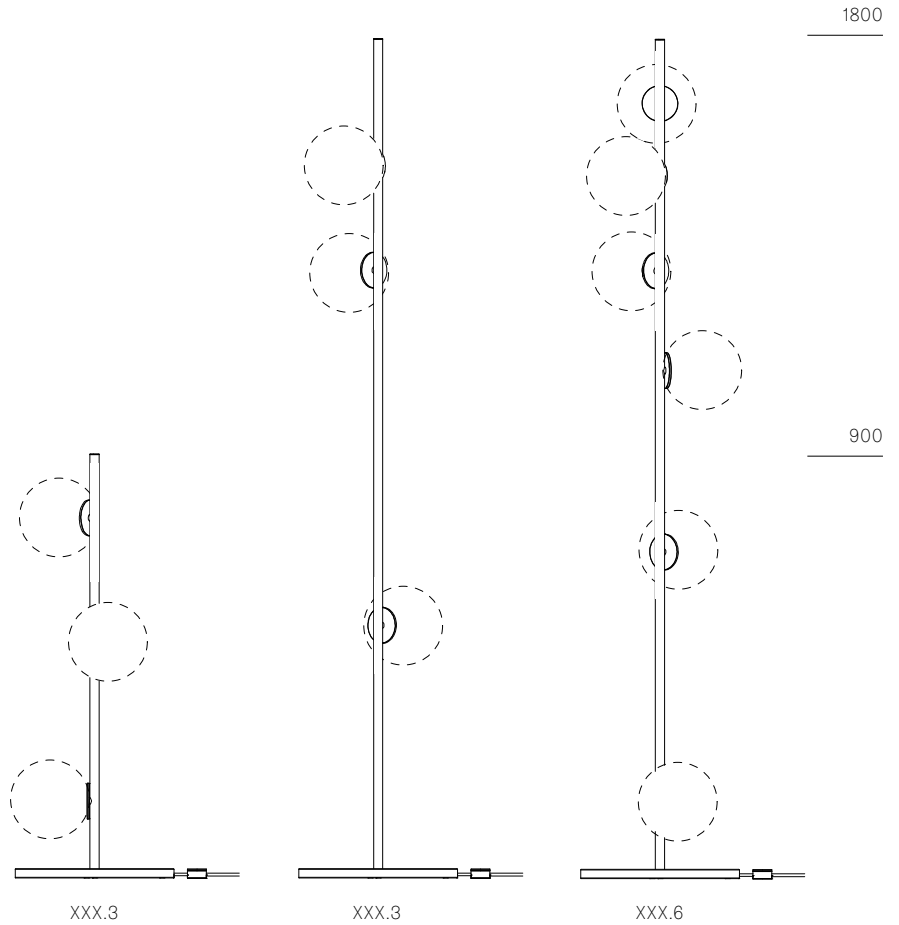

Image shown above 28.6 Floor

Series	28, 38V, 57, 73, 84, 84V
Glass Colours	28: Clear, colour pendants 38V: Clear 57: Grey, white, light mirror, dark mirror 73: Clear, grey 1, grey 2, grey 3 84: Clear/copper 84V: Clear/copper
Lamp	1.5W LED, 2500K, 130lm
Plug Types	Type A - 110V Type C - 230V Type G - 230V Type I - 230V
Stem Lengths	900mm, 1800mm long stem
Base	Ø330mm
Cable Length	2290mm black flexible cord
Finishes	Brass or black powder coated stem Unlacquered brass or black powder coated base Brass dial control
Materials	Blown glass, brass stem, electrical components
Power Supply	Integral, dial control with build-in dimmer
Environment	Indoor, dry location. IP20
Note	The brass used in our Stem Series is untreated and, as such, will develop a natural patina over time. To avoid any marking or tarnish on the brass during handling and installation, please use the gloves provided in your shipment. Every single Bocci product is handmade. Each one is variously blown, poured, carved, polished, packed and dispatched directly by us. As such, no two products are identical; they are individual, irregular expressions of our research.

Weight (kg)			
	XXX.3 (900mm)	XXX.3 (1800mm)	XXX.6 (1800mm)
28	9.8	10.8	14.5
38V	12.2	13.2	19.4
57	10.3	11.3	15.6
73	11.3	12.3	17.5
84	11.5	12.6	18
84V	12.5	13.5	19.9

28

± Ø165

38V

Ø190 - 215

57

100 - 150

73

± 120 - 150

± 230 - 380

84

± 110 - 120

± Ø100 - 120

84V

± 90

Ø125 - 140

PLUG TYPES

Type A

Type C

Type G

Type I

All dimensions are in millimeters (mm) unless otherwise specified.