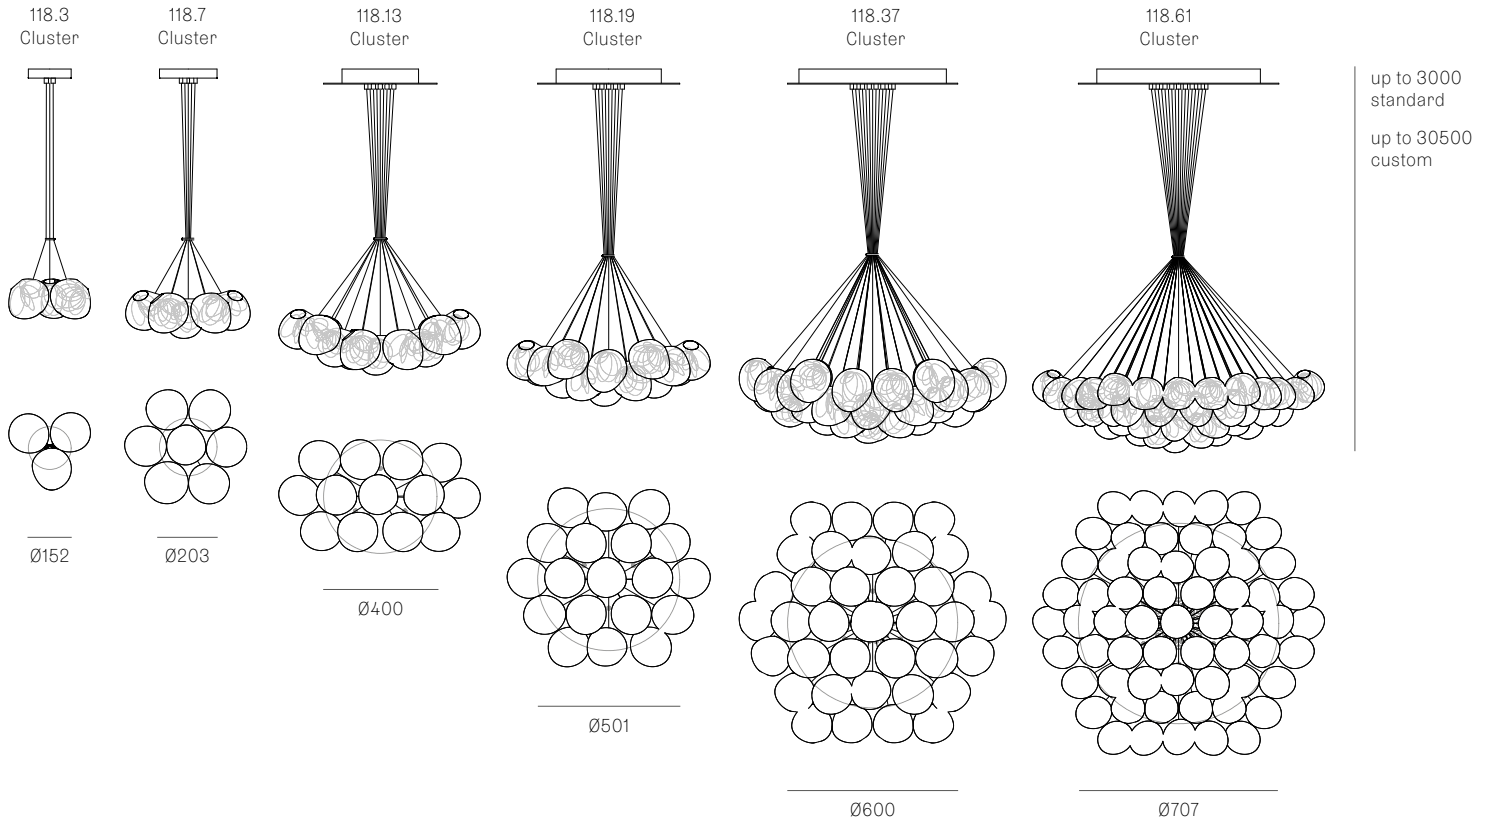

Image shown above 118.7 with round canopy

± Ø140 - 160mm

Series	118
Mounting	Ceiling mounted
Glass Colours	White
Lamp	1.5W LED, 2500K, 130lm
Coaxial Length	3000mm standard / up to 30500mm maximum Adjustable length: 118.3 - 118.7 Non-adjustable length: 118.13 - 118.61
Canopy Finishes	118.3 - 118.7: white, black or brushed nickel canopy 118.13 - 118.61: white canopy
Materials	Blown glass, braided metal coaxial cable, electrical components, steel canopy
Power Supply	Integral Bocci recommends remote mounting power supplies for ease of long-term maintenance.
Environment	Indoor, dry location. IP30
Note	Every single Bocci product is handmade. Each one is variously blown, poured, carved, polished, packed and dispatched directly by us. As such, no two products are identical; they are individual, irregular expressions of our research.
Patent #	Worldwide patents pending.

Certifications

Weight (kg)

Round

118.3	9.7
118.7	22.5
118.13	41.4
118.19	60.2
118.37	116.8
118.61	192.2

ADJUSTABLE LENGTH

NON-ADJUSTABLE LENGTH

All dimensions are in millimeters (mm) unless otherwise specified.