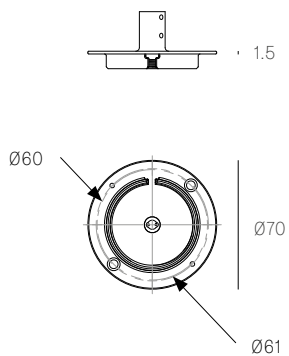

**76S**  
SPECIFICATION

**Pendant** One  
**Material** White powder coated stainless steel cover  
**Power Supply** Remote

**76SP**  
SPECIFICATION

**Pendant** One  
**Material** White powder coated stainless steel cover  
**Power Supply** Integral  
 Remote for select markets only

All dimensions are in millimeters (mm) unless otherwise specified.

**XXXS BRASS**  
SPECIFICATION

<b>Pendant</b>	One
<b>Material</b>	Brass base
<b>Power Supply</b>	Remote

All dimensions are in millimeters (mm)  
unless otherwise specified.