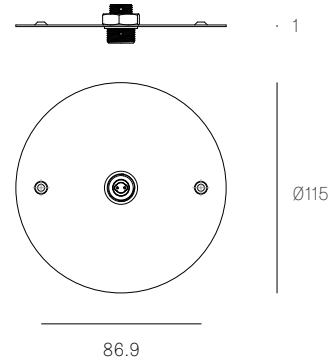

**76S**  
SPECIFICATION

**Pendant** One  
**Material** White powder coated stainless steel cover  
**Power Supply** Remote

**76SP**  
SPECIFICATION

**Pendant** One  
**Material** White powder coated stainless steel cover  
**Power Supply** Integral  
 Remote for select markets only

All dimensions are in millimeters (mm) unless otherwise specified.

**XXXS BRASS**  
SPECIFICATION

<b>Pendant</b>	One
<b>Material</b>	Brass base
<b>Power Supply</b>	Remote

All dimensions are in millimeters (mm)  
unless otherwise specified.