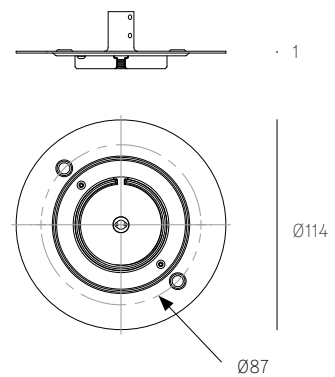

**XXXS**  
SPECIFICATION

**Pendant** One  
**Material** White powder coated stainless steel cover  
**Power Supply** Remote

**XXXSP**  
SPECIFICATION

**Pendant** One  
**Material** White powder coated stainless steel cover  
**Power Supply** Integral  
 Remote for select markets only

**76S**  
SPECIFICATION

**Pendant** One  
**Material** White powder coated stainless steel cover  
**Power Supply** Remote

**76SP**  
SPECIFICATION

**Pendant** One  
**Material** White powder coated stainless steel cover  
**Power Supply** Integral  
 Remote for select markets only

All dimensions are in millimeters (mm) unless otherwise specified.

**XXXS BRASS**  
SPECIFICATION

<b>Pendant</b>	One
<b>Material</b>	Brass base
<b>Power Supply</b>	Remote

All dimensions are in millimeters (mm)  
unless otherwise specified.