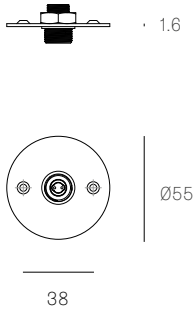

**XXXS**  
SPECIFICATION

**Pendant** One  
**Material** White powder coated stainless steel cover  
**Power Supply** Remote

**XXXSP**  
SPECIFICATION

**Pendant** One  
**Material** White powder coated stainless steel cover  
**Power Supply** Integral  
 Remote for select markets only

**76S**  
SPECIFICATION

**Pendant** One  
**Material** White powder coated stainless steel cover  
**Power Supply** Remote

**76SP**  
SPECIFICATION

**Pendant** One  
**Material** White powder coated stainless steel cover  
**Power Supply** Integral  
 Remote for select markets only

All dimensions are in millimeters (mm) unless otherwise specified.

**XXXS BRASS**  
SPECIFICATION

<b>Pendant</b>	One
<b>Material</b>	Brass base
<b>Power Supply</b>	Remote

All dimensions are in millimeters (mm)  
unless otherwise specified.