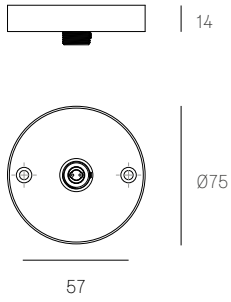

**76S**  
SPECIFICATION

**Pendant** One  
**Material** White powder coated stainless steel cover  
**Power Supply** Remote

**76SP**  
SPECIFICATION

**Pendant** One  
**Material** White powder coated stainless steel cover  
**Power Supply** Integral  
 Remote for select markets only

All dimensions are in millimeters (mm) unless otherwise specified.

**XXXS BRASS**  
SPECIFICATION

<b>Pendant</b>	One
<b>Material</b>	Brass base
<b>Power Supply</b>	Remote

All dimensions are in millimeters (mm)  
unless otherwise specified.