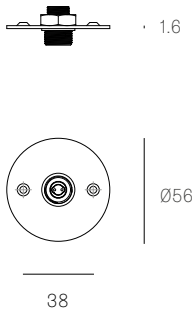

### XXXS SPECIFICATION

<b>Pendant</b>	One
<b>Material</b>	White powder coated stainless steel cover
<b>Power Supply</b>	Remote

### 76SP SPECIFICATION

<b>Pendant</b>	One
<b>Material</b>	White powder coated stainless steel cover
<b>Power Supply</b>	Integral Remote for select markets only

All dimensions are in millimeters (mm)  
unless otherwise specified.

**XXXS BRASS**  
SPECIFICATION

<b>Pendant</b>	One
<b>Material</b>	Brass base
<b>Power Supply</b>	Remote

All dimensions are in millimeters (mm)  
unless otherwise specified.