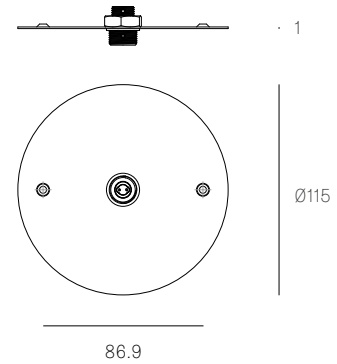

### XXXS SPECIFICATION

<b>Pendant</b>	One
<b>Material</b>	White powder coated stainless steel cover
<b>Power Supply</b>	Remote

### 76S SPECIFICATION

<b>Pendant</b>	One
<b>Material</b>	White powder coated stainless steel cover
<b>Power Supply</b>	Remote

### 76SP SPECIFICATION

<b>Pendant</b>	One
<b>Material</b>	White powder coated stainless steel cover
<b>Power Supply</b>	Integral Remote for select markets only

All dimensions are in millimeters (mm)  
unless otherwise specified.

**XXXS BRASS**  
SPECIFICATION

<b>Pendant</b>	One
<b>Material</b>	Brass base
<b>Power Supply</b>	Remote

All dimensions are in millimeters (mm)  
unless otherwise specified.