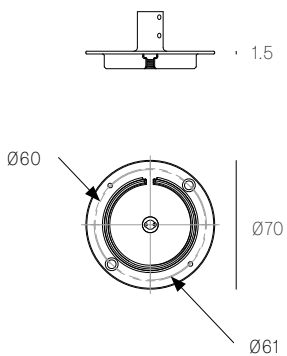

### XXXS SPECIFICATION

<b>Pendant</b>	One
<b>Material</b>	White powder coated stainless steel cover
<b>Power Supply</b>	Remote

### 76SP SPECIFICATION

<b>Pendant</b>	One
<b>Material</b>	White powder coated stainless steel cover
<b>Power Supply</b>	Integral Remote for select markets only

All dimensions are in millimeters (mm)  
unless otherwise specified.

**XXXS BRASS**  
SPECIFICATION

<b>Pendant</b>	One
<b>Material</b>	Brass base
<b>Power Supply</b>	Remote

All dimensions are in millimeters (mm)  
unless otherwise specified.