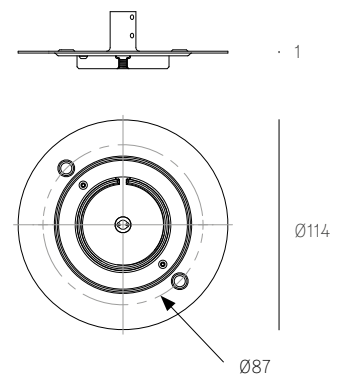

### 76SP SPECIFICATION

<b>Pendant</b>	One
<b>Material</b>	White powder coated stainless steel cover
<b>Power Supply</b>	Integral Remote for select markets only

All dimensions are in millimeters (mm)  
unless otherwise specified.

**XXXS BRASS**  
SPECIFICATION

<b>Pendant</b>	One
<b>Material</b>	Brass base
<b>Power Supply</b>	Remote

All dimensions are in millimeters (mm)  
unless otherwise specified.