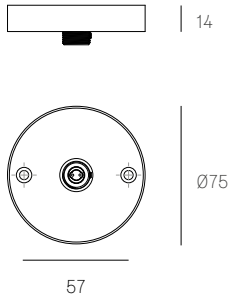

### 76SP SPECIFICATION

<b>Pendant</b>	One
<b>Material</b>	White powder coated stainless steel cover
<b>Power Supply</b>	Integral Remote for select markets only

All dimensions are in millimeters (mm)  
unless otherwise specified.

**XXXS BRASS**  
SPECIFICATION

<b>Pendant</b>	One
<b>Material</b>	Brass base
<b>Power Supply</b>	Remote

All dimensions are in millimeters (mm)  
unless otherwise specified.