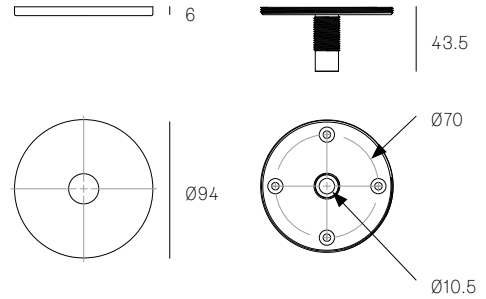

XXX.3 - XXX.9 CEILING MOUNTED SPECIFICATION

Materials Brass or black steel cover
Power Supply Integral

XXX.12 CEILING MOUNTED SPECIFICATION

Materials Brass, black, or white powder coated steel cover
Power Supply Remote

XXX.3 - XXX.6 CABLE SUSPENDED SPECIFICATION

Materials Black or white powder coated steel cover
Coaxial Cable Adjustable. 3000mm, 6000mm, or 15000mm
Power Supply Integral

XXX.3 - XXX.6 FLOOR SPECIFICATION

Materials Brass or black powder coated base
Cable Black flexible cord, 2290mm
Plug Type Type A - 110V
 Type C - 230V
 Type G - 230V
 Type I - 230V

All dimensions are in millimeters (mm) unless otherwise specified.