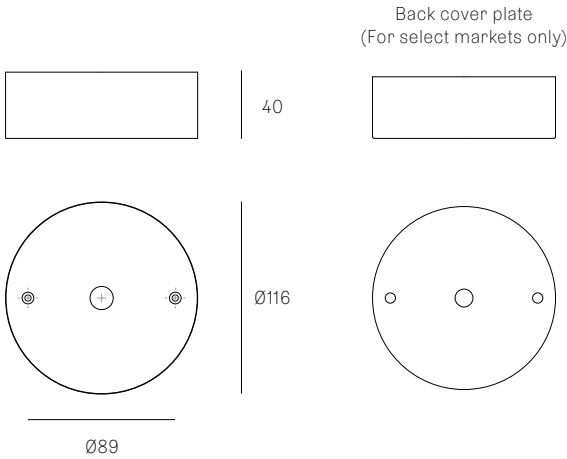

XXX.3 - XXX.9 CEILING MOUNTED SPECIFICATION

Materials Brass or black steel cover
Power Supply Integral

XXX.12 CEILING MOUNTED SPECIFICATION

Materials Brass, black, or white powder coated steel cover
Power Supply Remote

XXX.3 - XXX.6 CABLE SUSPENDED SPECIFICATION

Materials Black or white powder coated steel cover
Coaxial Cable Adjustable. 3000mm, 6000mm, or 15000mm
Power Supply Integral

XXX.3 - XXX.6 FLOOR SPECIFICATION