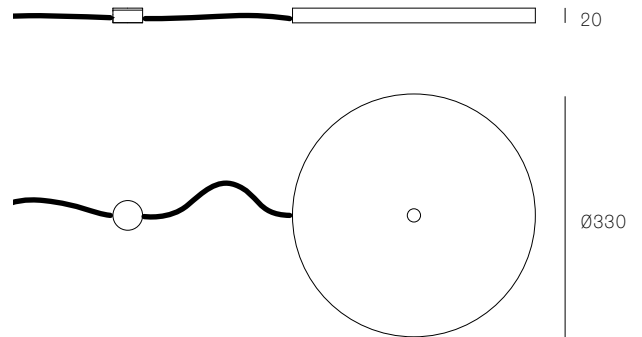

XXX.3 - XXX.6 FLOOR SPECIFICATION

Materials Brass or black powder coated base
Cable Black flexible cord, 2290mm
Plug Type Type A - 110V
Type C - 230V
Type G - 230V
Type I - 230V