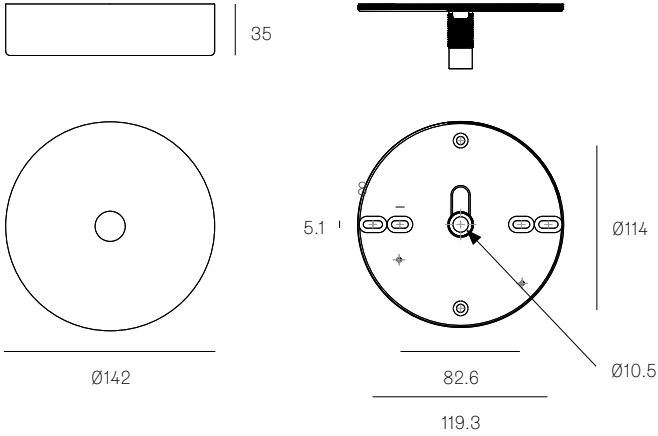

XXX.3 - XXX.9 CEILING MOUNTED SPECIFICATION

Materials Brass or black steel cover
Power Supply Integral

XXX.12 CEILING MOUNTED SPECIFICATION

Materials Brass, black, or white powder coated steel cover
Power Supply Remote

XXX.3 - XXX.6 CABLE SUSPENDED SPECIFICATION

Materials Black or white powder coated steel cover
Coaxial Cable Adjustable. 3000mm, 6000mm, or 15000mm
Power Supply Integral

XXX.3 - XXX.6 FLOOR SPECIFICATION

Materials Brass or black powder coated base
Cable Black flexible cord, 2290mm
Plug Type Type A - 110V
 Type C - 230V
 Type G - 230V
 Type I - 230V

All dimensions are in millimeters (mm) unless otherwise specified.