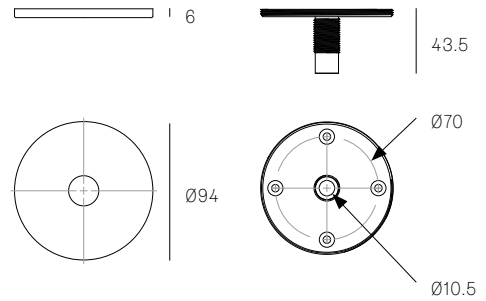

XXX.3 - XXX.9 CEILING MOUNTED
SPECIFICATION

Materials Brass, black, or white powder coated stainless steel cover
Power Supply Integral

XXX.12 CEILING MOUNTED
SPECIFICATION

Materials Brass, black, or white powder coated stainless steel cover
Power Supply Remote

XXX.3 - XXX.6 CABLE SUSPENDED
SPECIFICATION

Materials Brass or white powder coated stainless steel cover
Coaxial Cable Adjustable. 3000mm, 6000mm, or 15000mm
Power Supply Integral

XXX.3 - XXX.6 FLOOR
SPECIFICATION

Materials Brass or black powder coated base
Cable Black flexible cord, 2290mm
Plug Type Type A - 110V
Type C - 230V
Type G - 230V
Type I - 230V

All dimensions are in millimeters (mm) unless otherwise specified.