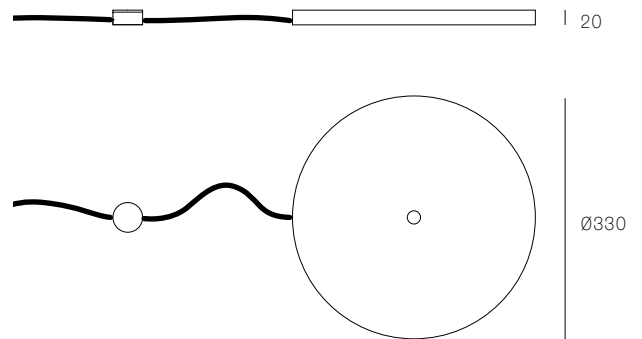

XXX.3 - XXX.9 CEILING MOUNTED
SPECIFICATION

Materials Brass, black, or white powder coated stainless steel cover
Power Supply Integral

XXX.12 CEILING MOUNTED
SPECIFICATION

Materials Brass, black, or white powder coated stainless steel cover
Power Supply Remote

XXX.3 - XXX.6 CABLE SUSPENDED
SPECIFICATION

Materials Brass or white powder coated stainless steel cover
Coaxial Cable Adjustable. 3000mm, 6000mm, or 15000mm
Power Supply Integral

XXX.3 - XXX.6 FLOOR
SPECIFICATION

Materials Brass or black powder coated base
Cable Black flexible cord, 2290mm
Plug Type Type A - 110V
Type C - 230V
Type G - 230V
Type I - 230V

All dimensions are in millimeters (mm) unless otherwise specified.