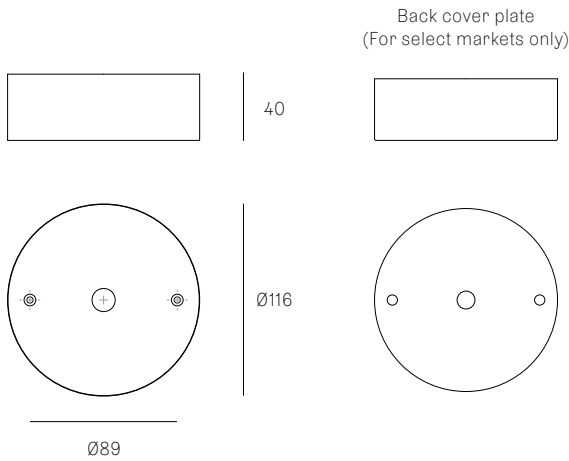

XXX.3 - XXX.9 CEILING MOUNTED
SPECIFICATION

Materials Brass, black, or white powder coated stainless steel cover
Power Supply Integral

XXX.12 CEILING MOUNTED
SPECIFICATION

Materials Brass, black, or white powder coated stainless steel cover
Power Supply Remote

XXX.3 - XXX.6 CABLE SUSPENDED
SPECIFICATION

Materials Brass or white powder coated stainless steel cover
Coaxial Cable Adjustable. 3000mm, 6000mm, or 15000mm
Power Supply Integral

XXX.3 - XXX.6 FLOOR
SPECIFICATION