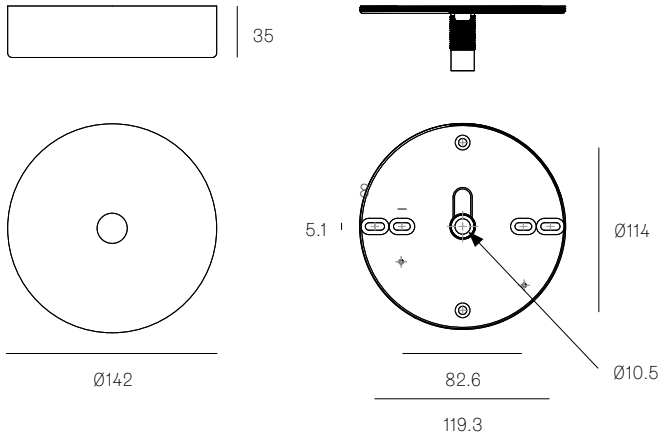

XXX.3 - XXX.9 CEILING MOUNTED
SPECIFICATION

Materials Brass, black, or white powder coated stainless steel cover
Power Supply Integral

XXX.12 CEILING MOUNTED
SPECIFICATION

Materials Brass, black, or white powder coated stainless steel cover
Power Supply Remote

XXX.3 - XXX.6 CABLE SUSPENDED
SPECIFICATION

Materials Brass or white powder coated stainless steel cover
Coaxial Cable Adjustable. 3000mm, 6000mm, or 15000mm
Power Supply Integral

XXX.3 - XXX.6 FLOOR
SPECIFICATION

Materials Brass or black powder coated base
Cable Black flexible cord, 2290mm
Plug Type Type A - 110V
Type C - 230V
Type G - 230V
Type I - 230V

All dimensions are in millimeters (mm) unless otherwise specified.