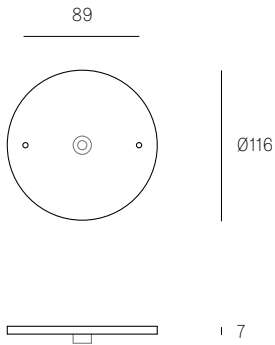

XXX.1
SPECIFICATION

Pendant	One
Materials	Brushed nickel, white or black powder coated stainless steel cover
Cable	Sculptural cable Adjustable. 3000 standard / up to 30500 maximum
Power Supply	Integral Remote for select markets only

XXX.1 DEEP
SPECIFICATION

Pendant	One
Materials	Brushed nickel, white or black powder coated stainless steel cover
Cable	Sculptural cable Adjustable. 3000 standard / up to 30500 maximum
Power Supply	Integral

Pendant	One
Material	White polyurethane
Cable	Sculptural cable Adjustable. 3000 standard / up to 30500 maximum
Power Supply	Remote

All dimensions are in millimeters (mm) unless otherwise specified.

XXX.1M0
SPECIFICATION

All dimensions are in millimeters (mm) unless otherwise specified.