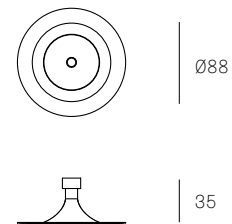

XXX.1MI
SPECIFICATION

Pendant	One
Material	White polyurethane
Cable	Sculptural cable Adjustable. 3000 standard / up to 30500 maximum
Power Supply	Remote