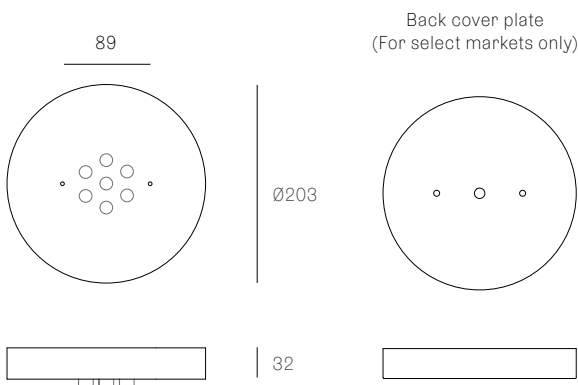

Pendant	One
Material	White polyurethane
Cable	Sculptural cable Adjustable. 3000 standard / up to 30500 maximum
Power Supply	Remote

All dimensions are in millimeters (mm) unless otherwise specified.

XXX.1M0
SPECIFICATION

Pendant	One
Material	White polyurethane
Cable	Sculptural cable Adjustable. 3000 standard / up to 30500 maximum
Power Supply	Integral

XXX.3
SPECIFICATION

Pendants	Three
Materials	Brushed nickel, white or black powder coated stainless steel cover
Cable	Sculptural cable Adjustable. 3000 standard / up to 30500 maximum
Power Supply	Integral

All dimensions are in millimeters (mm) unless otherwise specified.