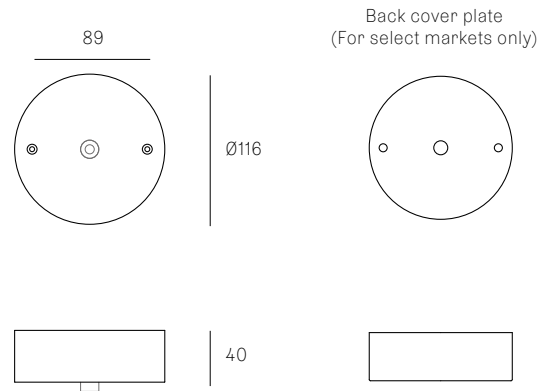

XXX.1
SPECIFICATION

Pendant	One
Materials	Brushed nickel, white or black powder coated stainless steel cover
Cable	Sculptural cable Adjustable. 3000 standard / up to 30500 maximum
Power Supply	Integral Remote for select markets only

XXX.1 DEEP
SPECIFICATION

Pendant	One
Materials	Brushed nickel, white or black powder coated stainless steel cover
Cable	Sculptural cable Adjustable. 3000 standard / up to 30500 maximum
Power Supply	Integral

Pendant	One
Material	White polyurethane
Cable	Sculptural cable Adjustable. 3000 standard / up to 30500 maximum
Power Supply	Remote

All dimensions are in millimeters (mm) unless otherwise specified.

XXX.1M0
SPECIFICATION

All dimensions are in millimeters (mm) unless otherwise specified.