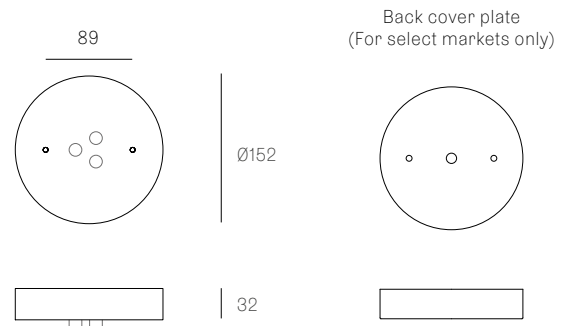

XXX.1M0
SPECIFICATION

Pendant	One
Material	White polyurethane
Cable	Sculptural cable Adjustable. 3000 standard / up to 30500 maximum
Power Supply	Integral

XXX.3
SPECIFICATION

Pendants	Three
Materials	Brushed nickel, white or black powder coated stainless steel cover
Cable	Sculptural cable Adjustable. 3000 standard / up to 30500 maximum
Power Supply	Integral