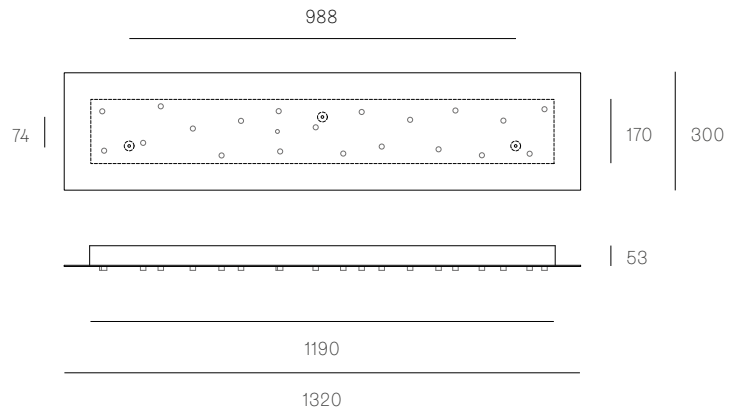

XXX.20 RECTANGLE
SPECIFICATION

Pendants	Twenty
Material	White powder coated stainless steel cover
Cable	Coaxial cable Non-adjustable. 3000 standard / up to 30500 maximum
Power Supply	Integral
Wood Backing	1174 x 154 x 16