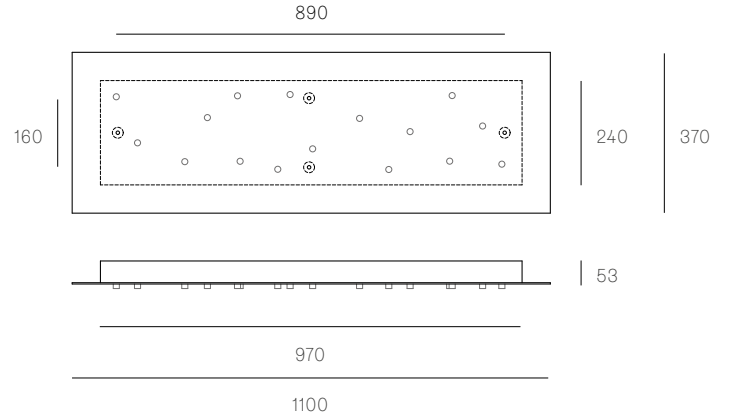

XXX.16 RECTANGLE
SPECIFICATION

Pendants	Sixteen
Material	White powder coated stainless steel cover
Cable	Coaxial cable Non-adjustable. 3000 standard / up to 30500 maximum
Power Supply	Integral
Wood Backing	954 x 224 x 16