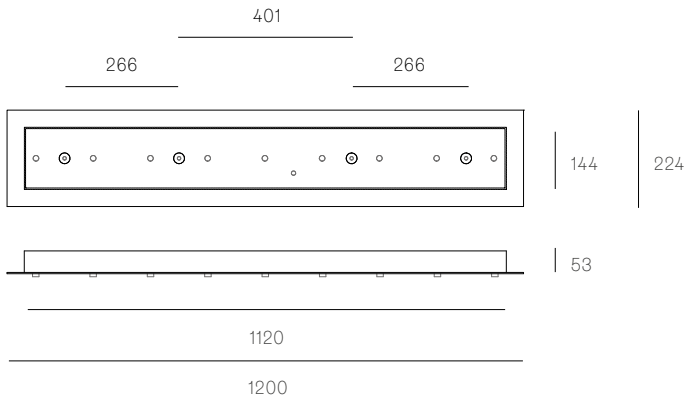

38.8V / 73.8 RECTANGLE
SPECIFICATION

Pendants	Eight
Material	White powder coated stainless steel cover
Cable	Coaxial cable Adjustable. 3000 standard / up to 30500 maximum
Power Supply	Integral
Wood Backing	704 x 138 x 16

38.8V / 73.8 ROUND
SPECIFICATION

Pendants	Eight
Material	White powder coated stainless steel cover
Cable	Coaxial cable Adjustable. 3000 standard / up to 30500 maximum
Power Supply	Integral
Wood Backing	Ø362 x 16

XXX.9
SPECIFICATION

Pendants	Nine
Material	White powder coated stainless steel cover
Cable	Coaxial cable Adjustable. 3000 standard / up to 30500 maximum
Power Supply	Integral
Wood Backing	1108 x 132 x 16

All dimensions are in millimeters (mm) unless otherwise specified.

38.11V / 73.11 RECTANGLE
SPECIFICATION

Pendants	Eleven
Material	White powder coated stainless steel cover
Cable	Coaxial cable Non-adjustable. 3000 standard / up to 30500 maximum
Power Supply	Integral
Wood Backing	854 x 224 x 16