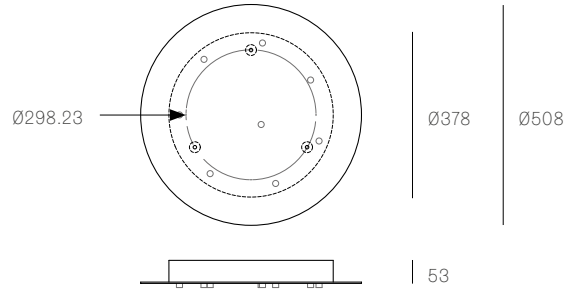

38.8V / 73.8 RECTANGLE
SPECIFICATION

Pendants	Eight
Material	White powder coated stainless steel cover
Cable	Coaxial cable Adjustable. 3000 standard / up to 30500 maximum
Power Supply	Integral
Wood Backing	704 x 138 x 16

38.8V / 73.8 ROUND
SPECIFICATION

Pendants	Eight
Material	White powder coated stainless steel cover
Cable	Coaxial cable Adjustable. 3000 standard / up to 30500 maximum
Power Supply	Integral
Wood Backing	Ø362 x 16