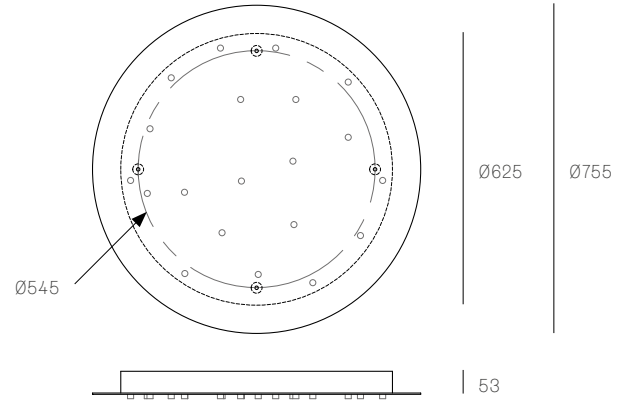

73.20 ROUND
SPECIFICATION

Pendants	Twenty
Material	White powder coated stainless steel cover
Cable	Coaxial cable Non-adjustable. 3000 standard / up to 30500 maximum
Power Supply	Integral
Wood Backing	Ø609 x 16