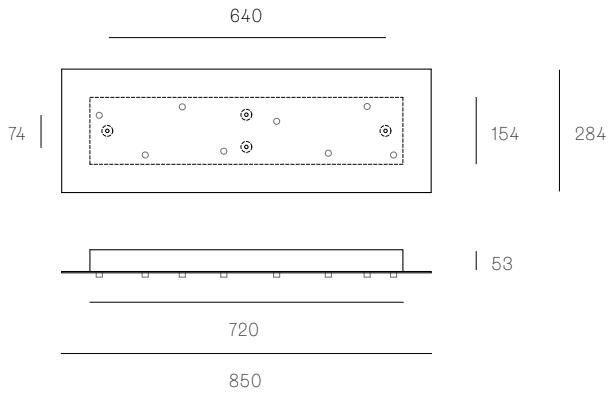

38.8V / 73.8 RECTANGLE
SPECIFICATION

Pendants	Eight
Material	White powder coated stainless steel cover
Cable	Coaxial cable Adjustable. 3000 standard / up to 30500 maximum
Power Supply	Integral
Wood Backing	704 x 138 x 16

38.8V / 73.8 ROUND
SPECIFICATION

Pendants	Eight
Material	White powder coated stainless steel cover
Cable	Coaxial cable Adjustable. 3000 standard / up to 30500 maximum
Power Supply	Integral
Wood Backing	Ø362 x 16

XXX.9
SPECIFICATION

Pendants	Nine
Material	White powder coated stainless steel cover
Cable	Coaxial cable Adjustable. 3000 standard / up to 30500 maximum
Power Supply	Integral
Wood Backing	1108 x 132 x 16

All dimensions are in millimeters (mm) unless otherwise specified.

38.11V / 73.11 RECTANGLE
SPECIFICATION

Pendants	Eleven
Material	White powder coated stainless steel cover
Cable	Coaxial cable Non-adjustable. 3000 standard / up to 30500 maximum
Power Supply	Integral
Wood Backing	854 x 224 x 16