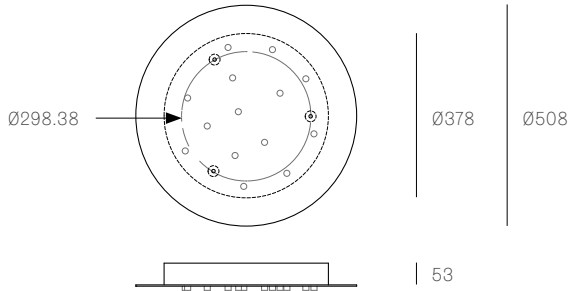

All dimensions are in millimeters (mm) unless otherwise specified.

38.11V / 73.11 RECTANGLE
SPECIFICATION

Pendants	Eleven
Material	White powder coated stainless steel cover
Cable	Coaxial cable Non-adjustable. 3000 standard / up to 30500 maximum
Power Supply	Integral
Wood Backing	854 x 224 x 16

XXX.11 SQUARE
SPECIFICATION

Pendants	Eleven
Material	White powder coated stainless steel cover
Cable	Coaxial cable Non-adjustable. 3000 standard / up to 30500 maximum
Power Supply	Integral
Wood Backing	362 x 362 x 16

XXX.14 RECTANGLE
SPECIFICATION

Pendants	Fourteen
Material	White powder coated stainless steel cover
Cable	Coaxial cable Non-adjustable. 3000 standard / up to 30500 maximum
Power Supply	Integral
Wood Backing	704 x 138 x 16

All dimensions are in millimeters (mm) unless otherwise specified.

XXX.14 ROUND
SPECIFICATION

Pendants	Fourteen
Material	White powder coated stainless steel cover
Cable	Coaxial cable Non-adjustable. 3000 standard / up to 30500 maximum
Power Supply	Integral
Wood Backing	Ø362 x 16