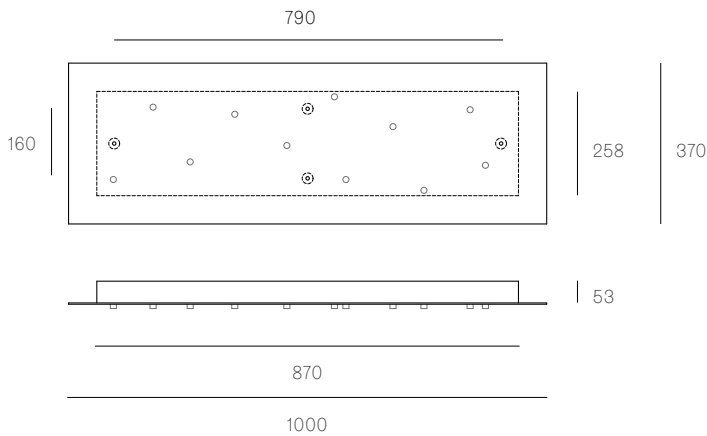

38.8V / 73.8 RECTANGLE
SPECIFICATION

Pendants	Eight
Material	White powder coated stainless steel cover
Cable	Coaxial cable Adjustable. 3000 standard / up to 30500 maximum
Power Supply	Integral
Wood Backing	704 x 138 x 16

XXX.9
SPECIFICATION

Pendants	Nine
Material	White powder coated stainless steel cover
Cable	Coaxial cable Adjustable. 3000 standard / up to 30500 maximum
Power Supply	Integral
Wood Backing	1108 x 132 x 16

XXX.11 RECTANGLE
SPECIFICATION

Pendants	Eleven
Material	White powder coated stainless steel cover
Cable	Coaxial cable Non-adjustable. 3000 standard / up to 30500 maximum
Power Supply	Integral
Wood Backing	704 x 138 x 16

All dimensions are in millimeters (mm) unless otherwise specified.

38.11V / 73.11 RECTANGLE
SPECIFICATION

Pendants	Eleven
Material	White powder coated stainless steel cover
Cable	Coaxial cable Non-adjustable. 3000 standard / up to 30500 maximum
Power Supply	Integral
Wood Backing	854 x 224 x 16