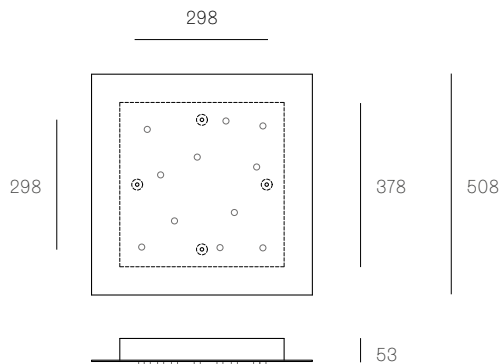

38.8V / 73.8 RECTANGLE
SPECIFICATION

Pendants	Eight
Material	White powder coated stainless steel cover
Cable	Coaxial cable Adjustable. 3000 standard / up to 30500 maximum
Power Supply	Integral
Wood Backing	704 x 138 x 16

XXX.11 RECTANGLE
SPECIFICATION

Pendants	Eleven
Material	White powder coated stainless steel cover
Cable	Coaxial cable Non-adjustable. 3000 standard / up to 30500 maximum
Power Supply	Integral
Wood Backing	704 x 138 x 16

All dimensions are in millimeters (mm) unless otherwise specified.

38.11V / 73.11 RECTANGLE
SPECIFICATION

Pendants	Eleven
Material	White powder coated stainless steel cover
Cable	Coaxial cable Non-adjustable. 3000 standard / up to 30500 maximum
Power Supply	Integral
Wood Backing	854 x 224 x 16

XXX.11 SQUARE
SPECIFICATION

Pendants	Eleven
Material	White powder coated stainless steel cover
Cable	Coaxial cable Non-adjustable. 3000 standard / up to 30500 maximum
Power Supply	Integral
Wood Backing	362 x 362 x 16