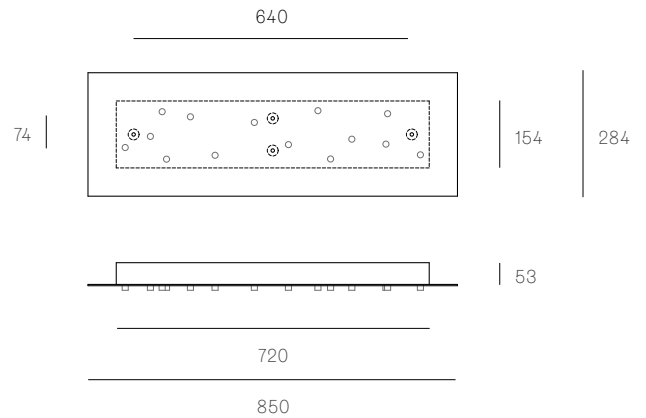

XXX.14 RECTANGLE
SPECIFICATION

Pendants	Fourteen
Material	White powder coated stainless steel cover
Cable	Coaxial cable Non-adjustable. 3000 standard / up to 30500 maximum
Power Supply	Integral
Wood Backing	704 x 138 x 16