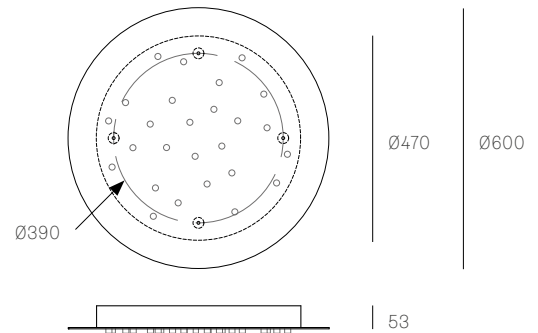

XXX.26 ROUND
SPECIFICATION

Pendants	Twenty-six
Material	White powder coated stainless steel cover
Cable	Coaxial cable Non-adjustable. 3000 standard / up to 30500 maximum
Power Supply	Integral
Wood Backing	Ø454 x 16