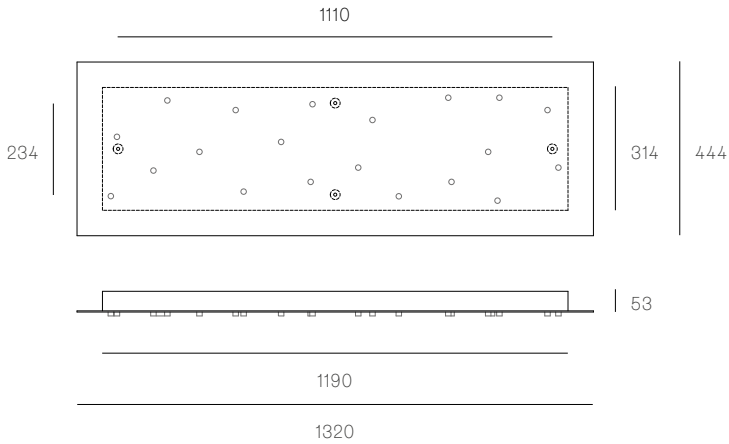

XXX.16 SQUARE
SPECIFICATION

Pendants	Sixteen
Material	White powder coated stainless steel cover
Cable	Coaxial cable Non-adjustable. 3000 standard / up to 30500 maximum
Power Supply	Integral
Wood Backing	454 x 454 x 16

XXX.20 RECTANGLE
SPECIFICATION

Pendants	Twenty
Material	White powder coated stainless steel cover
Cable	Coaxial cable Non-adjustable. 3000 standard / up to 30500 maximum
Power Supply	Integral
Wood Backing	1174 x 154 x 16

All dimensions are in millimeters (mm) unless otherwise specified.

73.20 RECTANGLE
SPECIFICATION

Pendants	Twenty
Material	White powder coated stainless steel cover
Cable	Coaxial cable Non-adjustable. 3000 standard / up to 30500 maximum
Power Supply	Integral
Wood Backing	1174 x 299 x 16