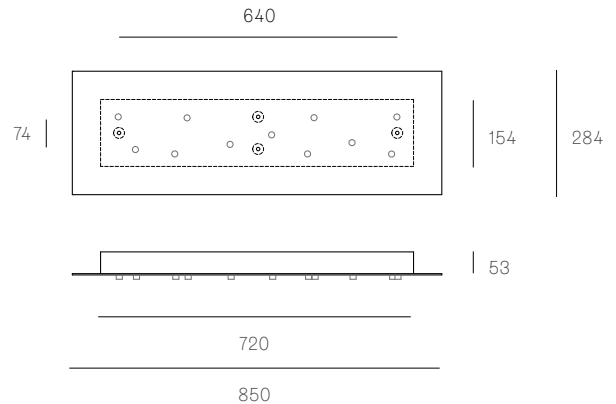

38.8V / 73.8 RECTANGLE
SPECIFICATION

Pendants	Eight
Material	White powder coated stainless steel cover
Cable	Coaxial cable Adjustable. 3000 standard / up to 30500 maximum
Power Supply	Integral
Wood Backing	704 x 138 x 16

38.8V / 73.8 ROUND
SPECIFICATION

Pendants	Eight
Material	White powder coated stainless steel cover
Cable	Coaxial cable Adjustable. 3000 standard / up to 30500 maximum
Power Supply	Integral
Wood Backing	Ø362 x 16

XXX.9
SPECIFICATION

Pendants	Nine
Material	White powder coated stainless steel cover
Cable	Coaxial cable Adjustable. 3000 standard / up to 30500 maximum
Power Supply	Integral
Wood Backing	1108 x 132 x 16

XXX.11 RECTANGLE
SPECIFICATION

Pendants	Eleven
Material	White powder coated stainless steel cover
Cable	Coaxial cable Non-adjustable. 3000 standard / up to 30500 maximum
Power Supply	Integral
Wood Backing	704 x 138 x 16