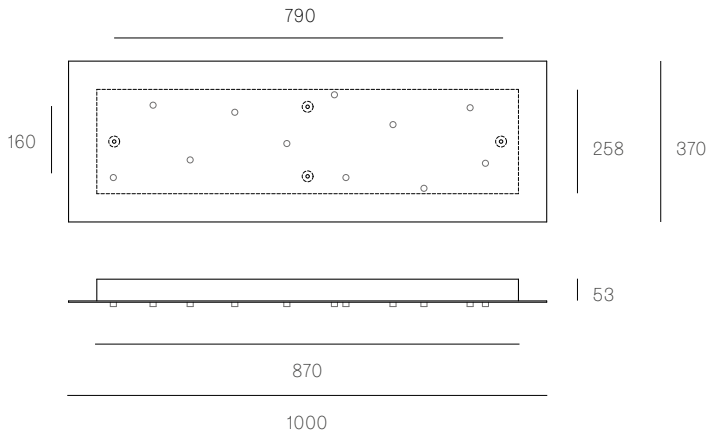

38.8V / 73.8 RECTANGLE
SPECIFICATION

Pendants	Eight
Material	White powder coated steel cover
Cable	Coaxial cable Adjustable. 3000 standard / up to 30500 maximum
Power Supply	Integral
Wood Backing	704 x 138 x 16

XXX.9 RECTANGLE
SPECIFICATION

Pendants	Nine
Material	White powder coated steel cover
Cable	Coaxial cable Adjustable. 3000 standard / up to 30500 maximum
Power Supply	Integral
Wood Backing	1108 x 132 x 16

XXX.11 RECTANGLE
SPECIFICATION

Pendants	Eleven
Material	White powder coated steel cover
Cable	Coaxial cable Non-adjustable. 3000 standard / up to 30500 maximum
Power Supply	Integral
Wood Backing	704 x 138 x 16

All dimensions are in millimeters (mm) unless otherwise specified.

38.11V / 73.11 RECTANGLE
SPECIFICATION

Pendants	Eleven
Material	White powder coated steel cover
Cable	Coaxial cable Non-adjustable. 3000 standard / up to 30500 maximum
Power Supply	Integral
Wood Backing	854 x 224 x 16