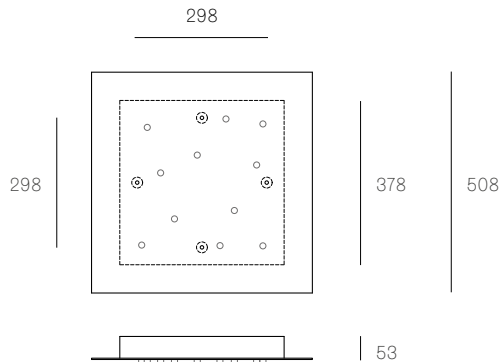

XXX.11 SQUARE
SPECIFICATION

Pendants	Eleven
Material	White powder coated steel cover
Cable	Coaxial cable Non-adjustable. 3000 standard / up to 30500 maximum
Power Supply	Integral
Wood Backing	362 x 362 x 16