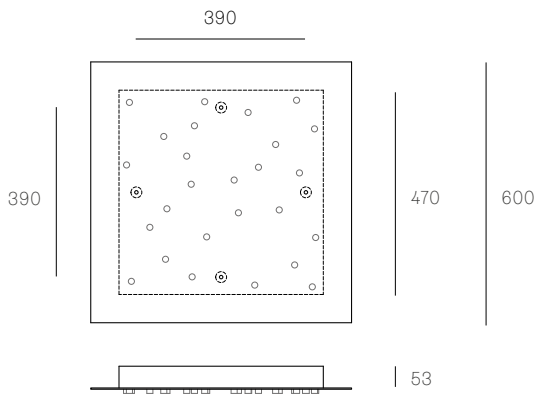

XXX.26 SQUARE
SPECIFICATION

Pendants	Twenty-six
Material	White powder coated steel cover
Cable	Coaxial cable Non-adjustable. 3000 standard / up to 30500 maximum
Power Supply	Integral
Wood Backing	454 x 454 x 16