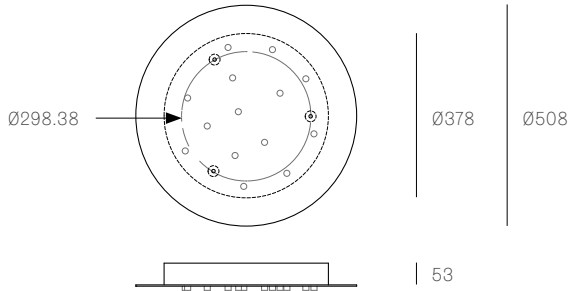

XXX.14 ROUND
SPECIFICATION

Pendants	Fourteen
Material	White powder coated steel cover
Cable	Coaxial cable Non-adjustable. 3000 standard / up to 30500 maximum
Power Supply	Integral
Wood Backing	Ø362 x 16