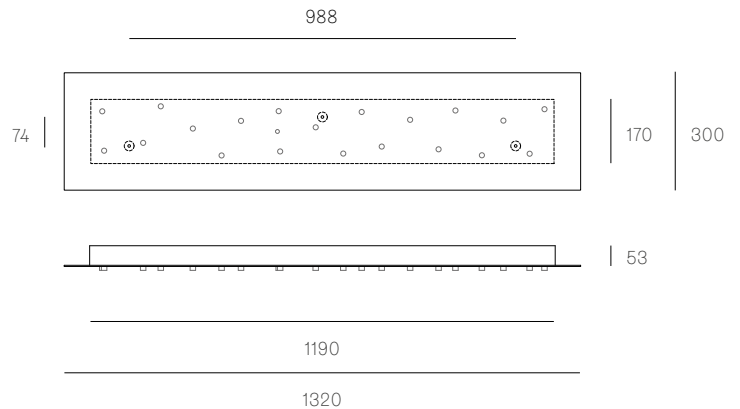

XXX.20 RECTANGLE
SPECIFICATION

Pendants	Twenty
Material	White powder coated steel cover
Cable	Coaxial cable Non-adjustable. 3000 standard / up to 30500 maximum
Power Supply	Integral
Wood Backing	1174 x 154 x 16