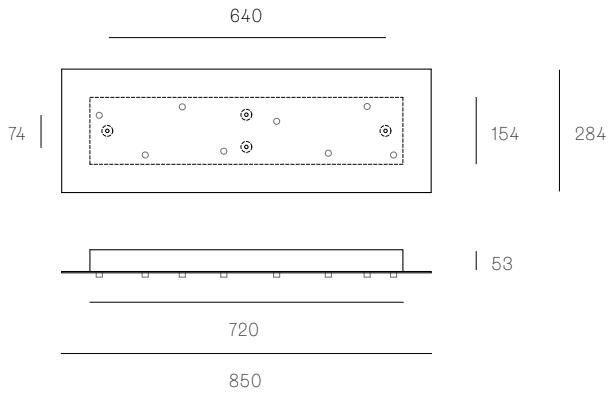

38.8V / 73.8 RECTANGLE
SPECIFICATION

Pendants	Eight
Material	White powder coated steel cover
Cable	Coaxial cable Adjustable. 3000 standard / up to 30500 maximum
Power Supply	Integral
Wood Backing	704 x 138 x 16

38.8V / 73.8 ROUND
SPECIFICATION

Pendants	Eight
Material	White powder coated steel cover
Cable	Coaxial cable Adjustable. 3000 standard / up to 30500 maximum
Power Supply	Integral
Wood Backing	∅362 x 16

XXX.9 RECTANGLE
SPECIFICATION

Pendants	Nine
Material	White powder coated steel cover
Cable	Coaxial cable Adjustable. 3000 standard / up to 30500 maximum
Power Supply	Integral
Wood Backing	1108 x 132 x 16

All dimensions are in millimeters (mm) unless otherwise specified.

38.11V / 73.11 RECTANGLE
SPECIFICATION

Pendants	Eleven
Material	White powder coated steel cover
Cable	Coaxial cable Non-adjustable. 3000 standard / up to 30500 maximum
Power Supply	Integral
Wood Backing	854 x 224 x 16