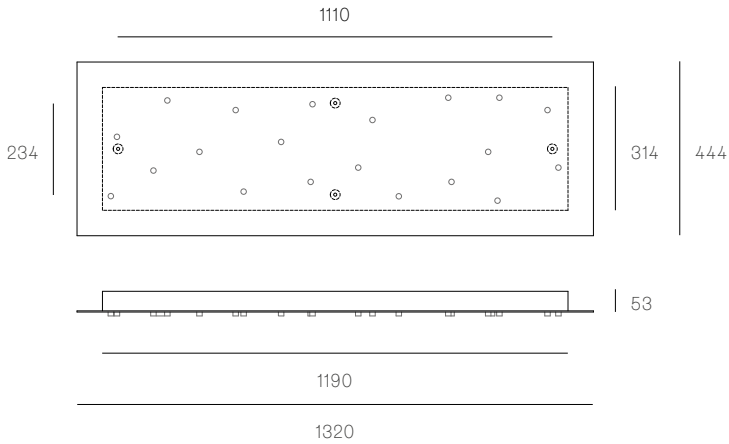

XXX.20 RECTANGLE
SPECIFICATION

Pendants	Twenty
Material	White powder coated steel cover
Cable	Coaxial cable Non-adjustable. 3000 standard / up to 30500 maximum
Power Supply	Integral
Wood Backing	1174 x 154 x 16

All dimensions are in millimeters (mm) unless otherwise specified.

73.20 RECTANGLE
SPECIFICATION

Pendants	Twenty
Material	White powder coated steel cover
Cable	Coaxial cable Non-adjustable. 3000 standard / up to 30500 maximum
Power Supply	Integral
Wood Backing	1174 x 299 x 16