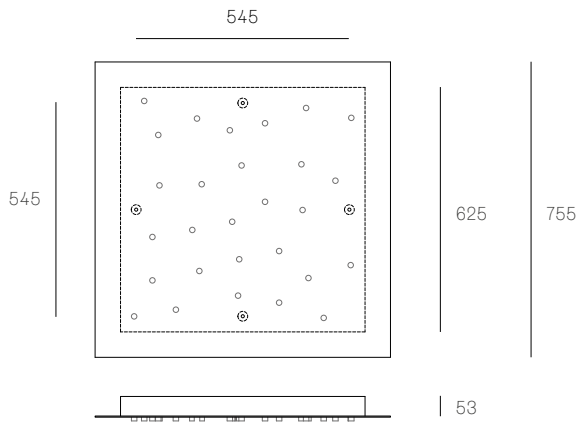

XXX.28 SQUARE
SPECIFICATION

Pendants	Twenty-eight
Material	White powder coated steel cover
Cable	Coaxial cable Non-adjustable. 3000 standard / up to 30500 maximum
Power Supply	Integral
Wood Backing	609 x 609 x 16