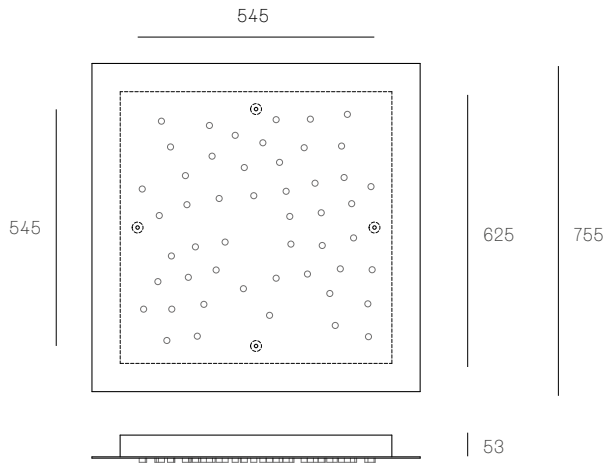

XXX.50 SQUARE
SPECIFICATION

Pendants	Fifty
Material	White powder coated steel cover
Cable	Coaxial cable Non-adjustable. 3000 standard / up to 30500 maximum
Power Supply	Integral
Wood Backing	609 x 609 x 16

All dimensions are in millimeters (mm)
unless otherwise specified.