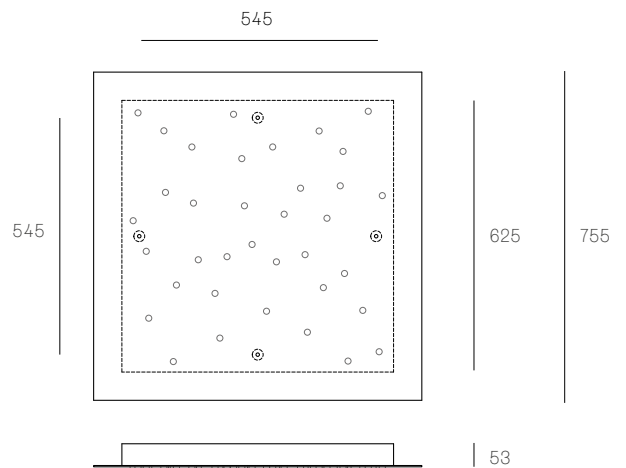

XXX.36 SQUARE
SPECIFICATION

Pendants	Thirty-six
Material	White powder coated steel cover
Cable	Coaxial cable Non-adjustable. 3000 standard / up to 30500 maximum
Power Supply	Integral
Wood Backing	609 x 609 x 16