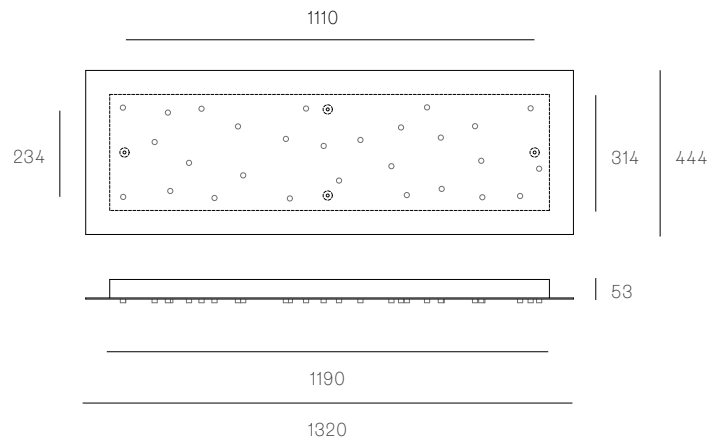

XXX.28 RECTANGLE
SPECIFICATION

Pendants	Twenty-eight
Material	White powder coated steel cover
Cable	Coaxial cable Non-adjustable. 3000 standard / up to 30500 maximum
Power Supply	Integral
Wood Backing	1174 x 298 x 16