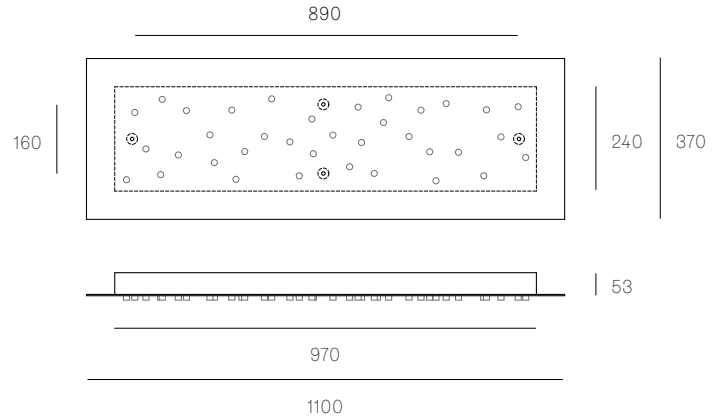

XXX.36 RECTANGLE
SPECIFICATION

Pendants	Thirty-six
Material	White powder coated steel cover
Cable	Coaxial cable Non-adjustable. 3000 standard / up to 30500 maximum
Power Supply	Integral
Wood Backing	954 x 224 x 16