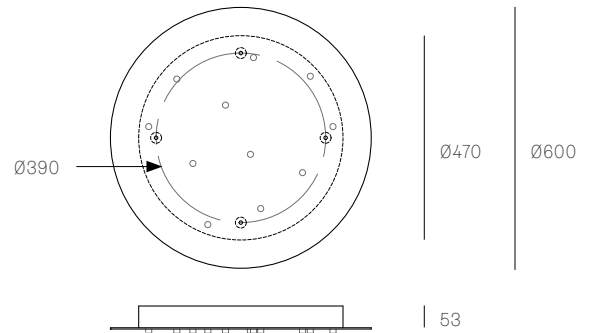

XXX.11 RECTANGLE
SPECIFICATION

Pendants	Eleven
Material	White powder coated steel cover
Cable	Coaxial cable Non-adjustable. 3000 standard / up to 30500 maximum
Power Supply	Integral
Wood Backing	704 x 138 x 16

All dimensions are in millimeters (mm) unless otherwise specified.

38.11V / 73.11 RECTANGLE
SPECIFICATION

Pendants	Eleven
Material	White powder coated steel cover
Cable	Coaxial cable Non-adjustable. 3000 standard / up to 30500 maximum
Power Supply	Integral
Wood Backing	854 x 224 x 16

XXX.11 ROUND
SPECIFICATION

Pendants	Eleven
Material	White powder coated steel cover
Cable	Coaxial cable Non-adjustable. 3000 standard / up to 30500 maximum
Power Supply	Integral
Wood Backing	Ø362 x 16

XXX.11 SQUARE
SPECIFICATION