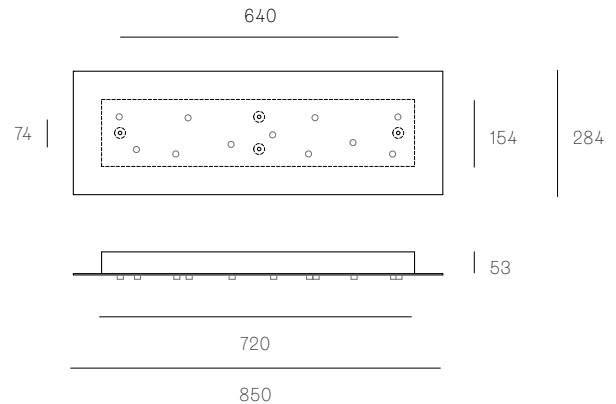

38.8V / 73.8 RECTANGLE
SPECIFICATION

Pendants	Eight
Material	White powder coated steel cover
Cable	Coaxial cable Adjustable. 3000 standard / up to 30500 maximum
Power Supply	Integral
Wood Backing	704 x 138 x 16

38.8V / 73.8 ROUND
SPECIFICATION

Pendants	Eight
Material	White powder coated steel cover
Cable	Coaxial cable Adjustable. 3000 standard / up to 30500 maximum
Power Supply	Integral
Wood Backing	∅362 x 16

XXX.9 RECTANGLE
SPECIFICATION

Pendants	Nine
Material	White powder coated steel cover
Cable	Coaxial cable Adjustable. 3000 standard / up to 30500 maximum
Power Supply	Integral
Wood Backing	1108 x 132 x 16

XXX.11 RECTANGLE
SPECIFICATION

Pendants	Eleven
Material	White powder coated steel cover
Cable	Coaxial cable Non-adjustable. 3000 standard / up to 30500 maximum
Power Supply	Integral
Wood Backing	704 x 138 x 16