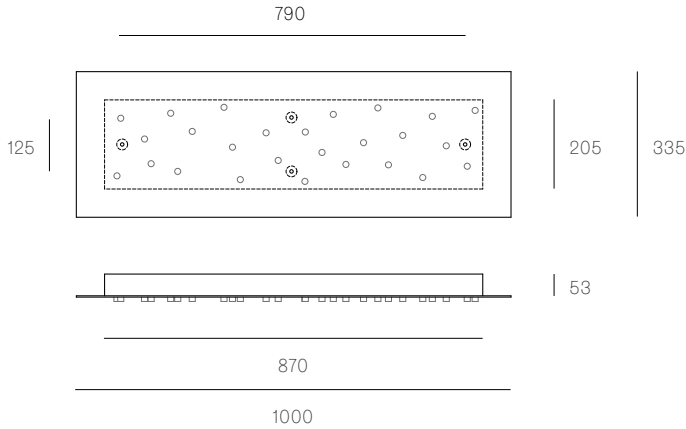

XXX.26 RECTANGLE
SPECIFICATION

Pendants	Twenty-six
Material	White powder coated steel cover
Cable	Coaxial cable Non-adjustable. 3000 standard / up to 30500 maximum
Power Supply	Integral
Wood Backing	854 x 189 x 16