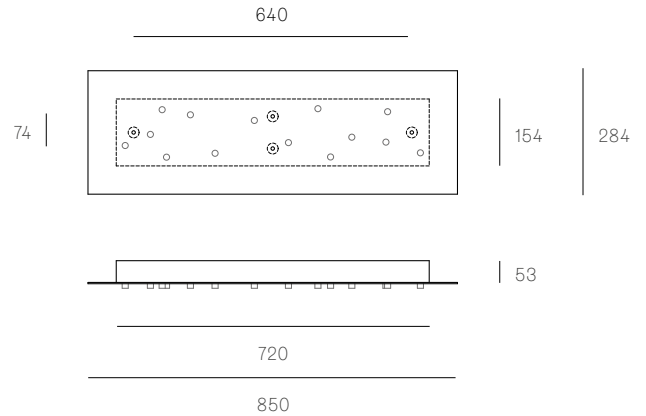

XXX.14 RECTANGLE
SPECIFICATION

Pendants	Fourteen
Material	White powder coated steel cover
Cable	Coaxial cable Non-adjustable. 3000 standard / up to 30500 maximum
Power Supply	Integral
Wood Backing	704 x 138 x 16