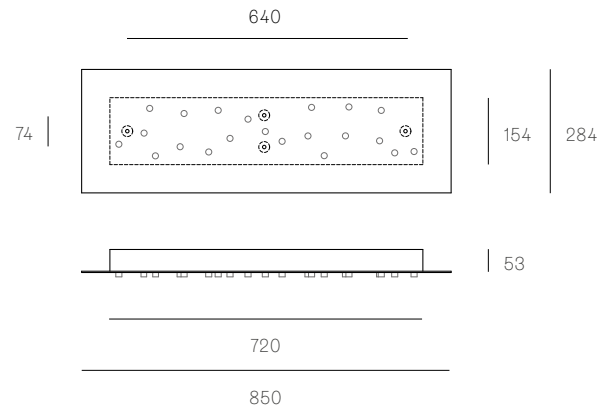

XXX.21 RECTANGLE
SPECIFICATION

Pendants	Twenty-one
Material	White powder coated steel cover
Cable	Coaxial cable Non-adjustable. 3000 standard / up to 30500 maximum
Power Supply	Integral
Wood Backing	704 x 135 x 16