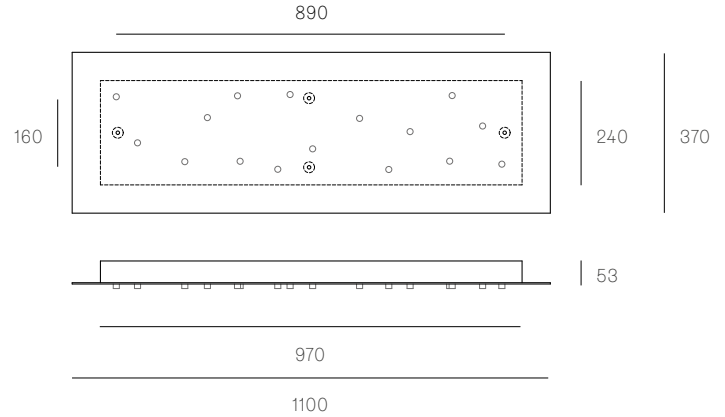

XXX.16 RECTANGLE
SPECIFICATION

Pendants	Sixteen
Material	White powder coated steel cover
Cable	Coaxial cable Non-adjustable. 3000 standard / up to 30500 maximum
Power Supply	Integral
Wood Backing	954 x 224 x 16