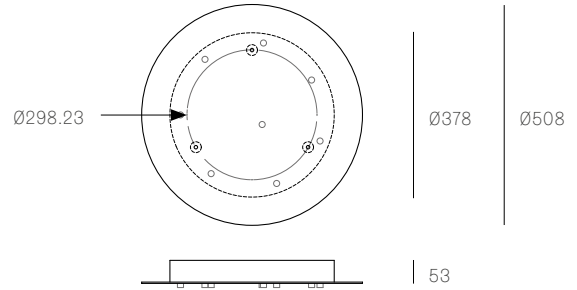

38.8V / 73.8 RECTANGLE
SPECIFICATION

Pendants	Eight
Material	White powder coated steel cover
Cable	Coaxial cable Adjustable. 3000 standard / up to 30500 maximum
Power Supply	Integral
Wood Backing	704 x 138 x 16

38.8V / 73.8 ROUND
SPECIFICATION

Pendants	Eight
Material	White powder coated steel cover
Cable	Coaxial cable Adjustable. 3000 standard / up to 30500 maximum
Power Supply	Integral
Wood Backing	∅362 x 16