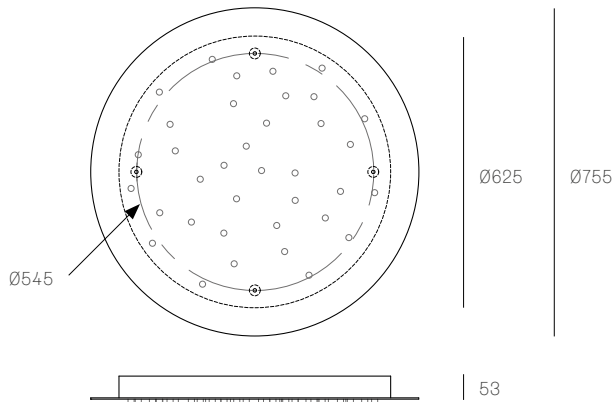

XXX.36 ROUND
SPECIFICATION

Pendants	Thirty-six
Material	White powder coated steel cover
Cable	Coaxial cable Non-adjustable. 3000 standard / up to 30500 maximum
Power Supply	Integral
Wood Backing	Ø609 x 16