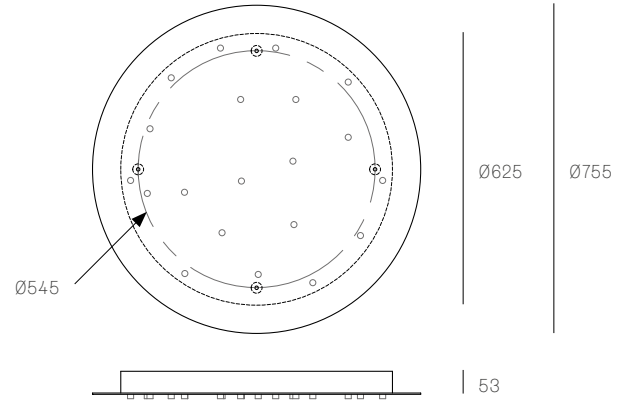

XXX.20 RECTANGLE
SPECIFICATION

Pendants	Twenty
Material	White powder coated steel cover
Cable	Coaxial cable Non-adjustable. 3000 standard / up to 30500 maximum
Power Supply	Integral
Wood Backing	1174 x 154 x 16

All dimensions are in millimeters (mm) unless otherwise specified.

73.20 RECTANGLE
SPECIFICATION

Pendants	Twenty
Material	White powder coated steel cover
Cable	Coaxial cable Non-adjustable. 3000 standard / up to 30500 maximum
Power Supply	Integral
Wood Backing	1174 x 299 x 16

XX.20 ROUND
SPECIFICATION

Pendants	Twenty
Material	White powder coated steel cover
Cable	Coaxial cable Non-adjustable. 3000 standard / up to 30500 maximum
Power Supply	Integral
Wood Backing	Ø609 x 16

73.20 SQUARE
SPECIFICATION