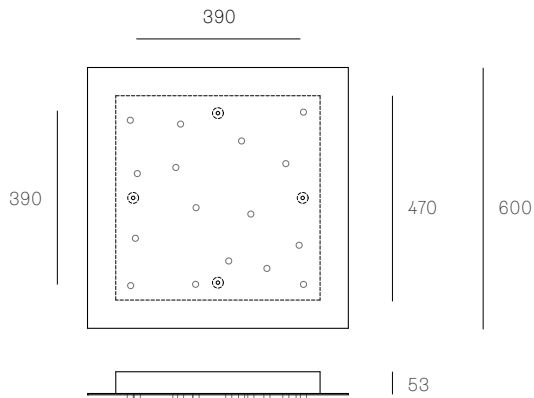

XXX.16 SQUARE
SPECIFICATION

Pendants	Sixteen
Material	White powder coated steel cover
Cable	Coaxial cable Non-adjustable. 3000 standard / up to 30500 maximum
Power Supply	Integral
Wood Backing	454 x 454 x 16