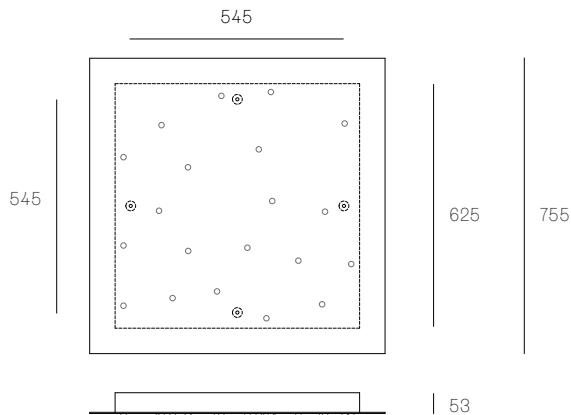

73.20 SQUARE
SPECIFICATION

Pendants	Twenty
Material	White powder coated steel cover
Cable	Coaxial cable Non-adjustable. 3000 standard / up to 30500 maximum
Power Supply	Integral
Wood Backing	609 x 609 x 16