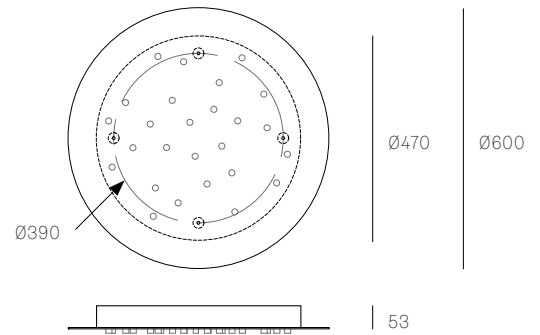

XXX.26 ROUND
SPECIFICATION

Pendants	Twenty-six
Material	White powder coated steel cover
Cable	Coaxial cable Non-adjustable. 3000 standard / up to 30500 maximum
Power Supply	Integral
Wood Backing	Ø454 x 16