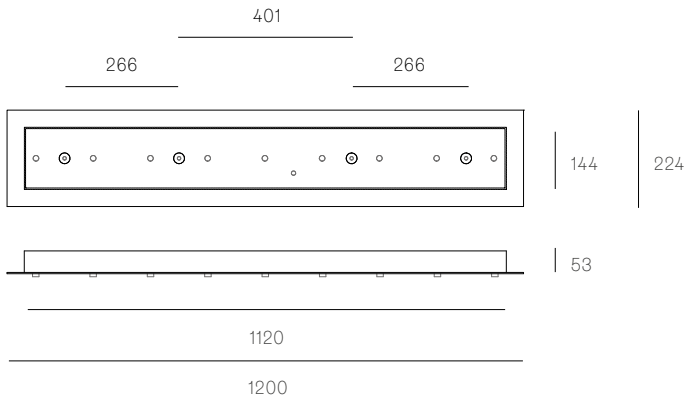

38.8V / 73.8 RECTANGLE
SPECIFICATION

Pendants	Eight
Material	White powder coated steel cover
Cable	Coaxial cable Adjustable. 3000 standard / up to 30500 maximum
Power Supply	Integral
Wood Backing	704 x 138 x 16

38.8V / 73.8 ROUND
SPECIFICATION

Pendants	Eight
Material	White powder coated steel cover
Cable	Coaxial cable Adjustable. 3000 standard / up to 30500 maximum
Power Supply	Integral
Wood Backing	∅362 x 16

XXX.9 RECTANGLE
SPECIFICATION

Pendants	Nine
Material	White powder coated steel cover
Cable	Coaxial cable Adjustable. 3000 standard / up to 30500 maximum
Power Supply	Integral
Wood Backing	1108 x 132 x 16

All dimensions are in millimeters (mm) unless otherwise specified.

38.11V / 73.11 RECTANGLE
SPECIFICATION

Pendants	Eleven
Material	White powder coated steel cover
Cable	Coaxial cable Non-adjustable. 3000 standard / up to 30500 maximum
Power Supply	Integral
Wood Backing	854 x 224 x 16