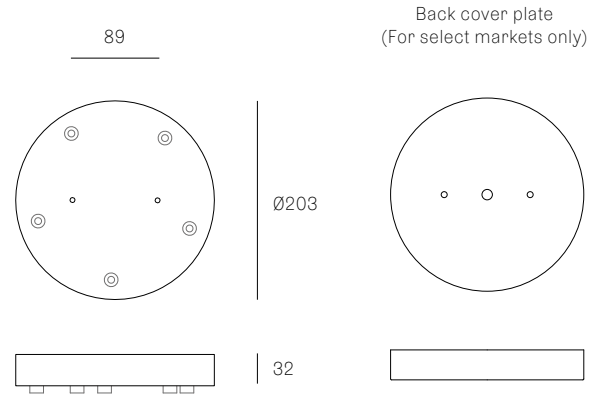

XXX.5
SPECIFICATION

Pendants	Five
Materials	Brushed nickel, white or black powder coated steel cover
Cable	Coaxial cable Adjustable. 3000 standard / up to 30500 maximum
Power Supply	Integral