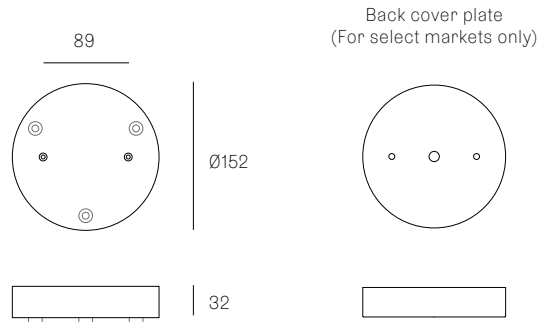

XXX.1 DEEP
SPECIFICATION

Pendant	One
Materials	Brushed nickel, white or black powder coated steel cover
Cable	Coaxial cable Adjustable. 3000 standard / up to 30500 maximum
Power Supply	Integral

XXX.1M
SPECIFICATION

All dimensions are in millimeters (mm) unless otherwise specified.

38.3V / 73.3
SPECIFICATION

Pendants	Three
Materials	Brushed nickel, white or black powder coated steel cover
Cable	Coaxial cable Adjustable. 3000 standard / up to 30500 maximum
Power Supply	Integral