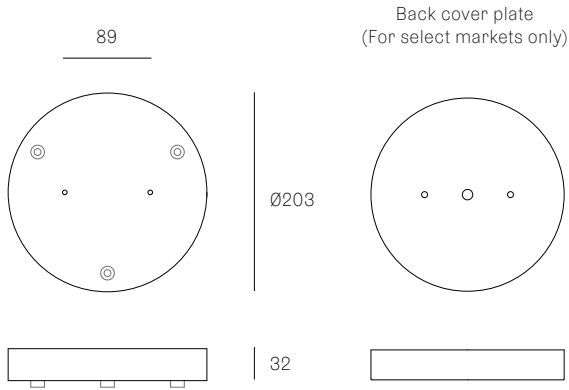

XXX.1 DEEP
SPECIFICATION

Pendant	One
Materials	Brushed nickel, white or black powder coated steel cover
Cable	Coaxial cable Adjustable. 3000 standard / up to 30500 maximum
Power Supply	Integral

XXX.1M
SPECIFICATION

All dimensions are in millimeters (mm) unless otherwise specified.

38.3V / 73.3
SPECIFICATION

Pendants	Three
Materials	Brushed nickel, white or black powder coated steel cover
Cable	Coaxial cable Adjustable. 3000 standard / up to 30500 maximum
Power Supply	Integral