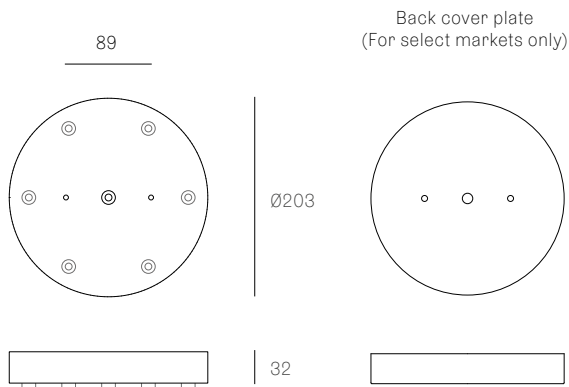

XXX.7
SPECIFICATION

Pendants	Seven
Materials	Brushed nickel, white or black powder coated steel cover
Cable	Coaxial cable Adjustable. 3000 standard / up to 30500 maximum
Power Supply	Integral