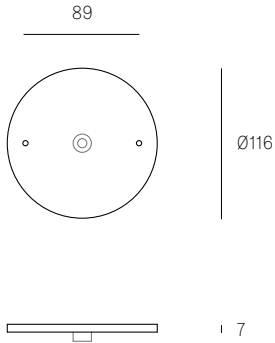

XXX.1
SPECIFICATION

Pendant	One
Materials	Brushed nickel, white or black powder coated steel cover
Cable	Coaxial cable Adjustable. 3000 standard / up to 30500 maximum
Power Supply	Integral Remote for select markets only

XXX.1 DEEP
SPECIFICATION

Pendant	One
Materials	Brushed nickel, white or black powder coated steel cover
Cable	Coaxial cable Adjustable. 3000 standard / up to 30500 maximum
Power Supply	Integral

XXX.1M
SPECIFICATION

All dimensions are in millimeters (mm) unless otherwise specified.

38.3V / 73.3
SPECIFICATION

Pendants	Three
Materials	Brushed nickel, white or black powder coated steel cover
Cable	Coaxial cable Adjustable. 3000 standard / up to 30500 maximum
Power Supply	Integral

Pendants	Seven
Materials	Brushed nickel, white or black powder coated steel cover
Cable	Coaxial cable Adjustable. 3000 standard / up to 30500 maximum
Power Supply	Integral

All dimensions are in millimeters (mm) unless otherwise specified.