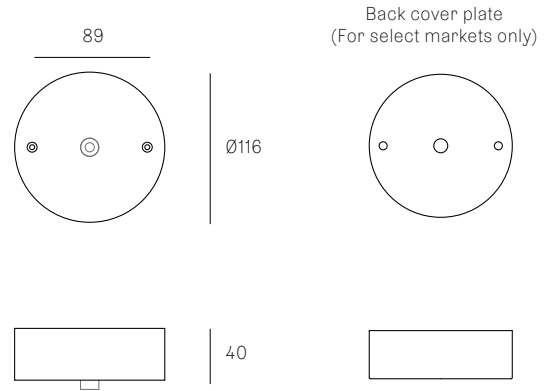

XXX.1
SPECIFICATION

Pendant	One
Materials	Brushed nickel, white or black powder coated steel cover
Cable	Coaxial cable Adjustable. 3000 standard / up to 30500 maximum
Power Supply	Integral Remote for select markets only

XXX.1 DEEP
SPECIFICATION

Pendant	One
Materials	Brushed nickel, white or black powder coated steel cover
Cable	Coaxial cable Adjustable. 3000 standard / up to 30500 maximum
Power Supply	Integral

XXX.1M
SPECIFICATION

All dimensions are in millimeters (mm) unless otherwise specified.

38.3V / 73.3
SPECIFICATION

Pendants	Three
Materials	Brushed nickel, white or black powder coated steel cover
Cable	Coaxial cable Adjustable. 3000 standard / up to 30500 maximum
Power Supply	Integral