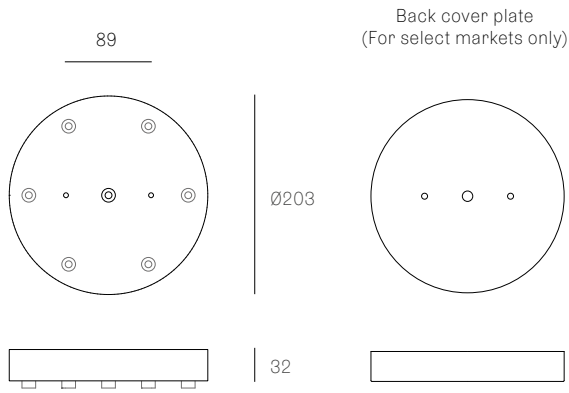

All dimensions are in millimeters (mm) unless otherwise specified.

**XXX.7**  
SPECIFICATION

<b>Pendants</b>	Seven
<b>Materials</b>	Brushed nickel, white or black powder coated stainless steel cover
<b>Cable</b>	Coaxial cable Adjustable. 3000 standard / up to 30500 maximum
<b>Power Supply</b>	Integral

All dimensions are in millimeters (mm) unless otherwise specified.