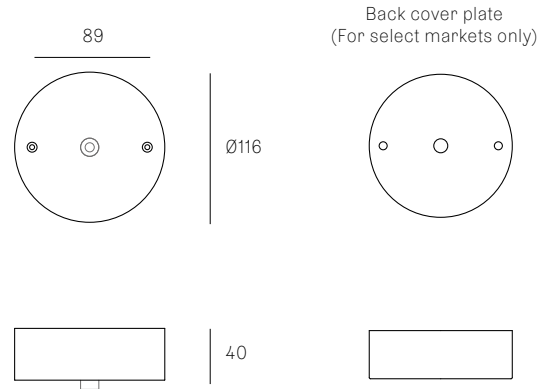

**XXX.1 DEEP**  
SPECIFICATION

<b>Pendant</b>	One
<b>Materials</b>	Brushed nickel, white or black powder coated stainless steel cover
<b>Cable</b>	Coaxial cable Adjustable. 3000 standard / up to 30500 maximum
<b>Power Supply</b>	Integral

**XXX.1MI**  
SPECIFICATION

<b>Pendant</b>	One
<b>Material</b>	White polyurethane
<b>Cable</b>	Coaxial cable Adjustable. 3000 standard / up to 30500 maximum
<b>Power Supply</b>	Remote

All dimensions are in millimeters (mm) unless otherwise specified.