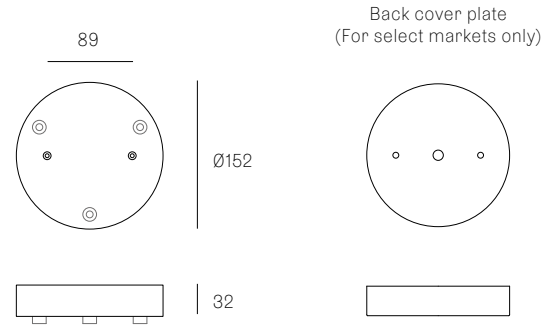

XXX.1M0
SPECIFICATION

Pendant	One
Material	White polyurethane
Cable	Coaxial cable Adjustable. 3000 standard / up to 30500 maximum
Power Supply	Integral

XXX.3
SPECIFICATION

Pendants	Three
Materials	Brushed nickel, white or black powder coated stainless steel cover
Cable	Coaxial cable Adjustable. 3000 standard / up to 30500 maximum
Power Supply	Integral