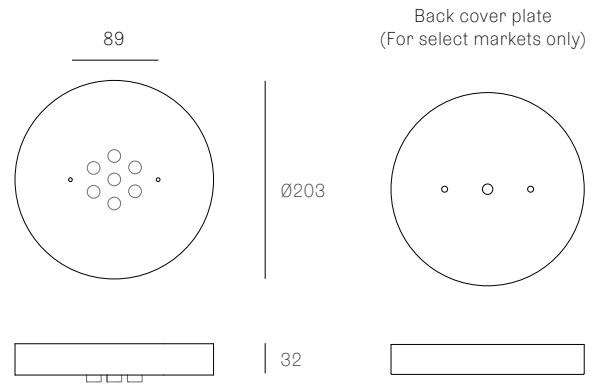

XXX.3 CLUSTER
SPECIFICATION

Pendants	Three
Materials	Brushed nickel, white or black powder coated stainless steel cover
Cable	Coaxial cable Adjustable. 3000 standard / up to 30500 maximum
Power Supply	Integral

XXX.7 CLUSTER
SPECIFICATION

Pendants	Seven
Materials	Brushed nickel, white or black powder coated stainless steel cover
Cable	Coaxial cable Adjustable. 3000 standard / up to 30500 maximum
Power Supply	Integral

All dimensions are in millimeters (mm) unless otherwise specified.