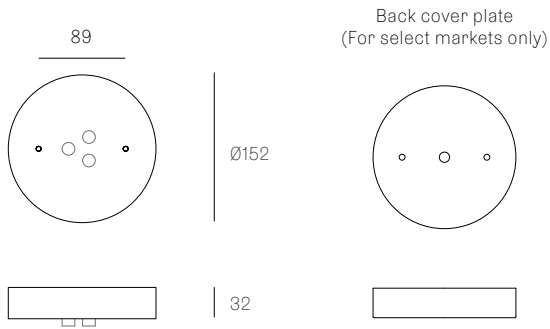

XXX.3 CLUSTER
SPECIFICATION

Pendants	Three
Materials	Brushed nickel, white or black powder coated stainless steel cover
Cable	Coaxial cable Adjustable. 3000 standard / up to 30500 maximum
Power Supply	Integral

XXX.7 CLUSTER
SPECIFICATION

Pendants	Seven
Materials	Brushed nickel, white or black powder coated stainless steel cover
Cable	Coaxial cable Adjustable. 3000 standard / up to 30500 maximum
Power Supply	Integral

All dimensions are in millimeters (mm) unless otherwise specified.