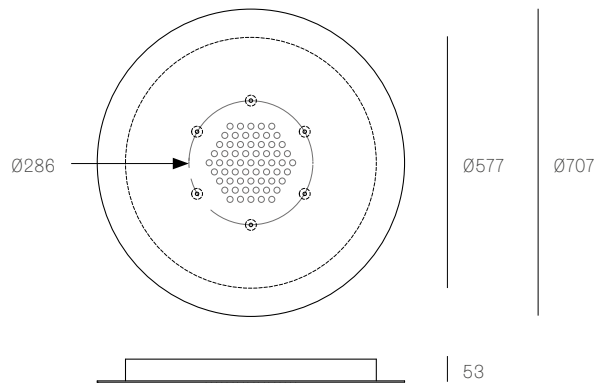

**XXX.13 CLUSTER**  
SPECIFICATION

<b>Pendants</b>	Thirteen
<b>Material</b>	White powder coated stainless steel cover
<b>Cable</b>	Coaxial cable Non-adjustable. 3000 standard / up to 30500 maximum
<b>Power Supply</b>	Integral
<b>Wood Backing</b>	Ø250 x 16

**XXX.19 CLUSTER**  
SPECIFICATION

<b>Pendants</b>	Nineteen
<b>Material</b>	White powder coated stainless steel cover
<b>Cable</b>	Coaxial cable Non-adjustable. 3000 standard / up to 30500 maximum
<b>Power Supply</b>	Integral
<b>Wood Backing</b>	Ø355 x 16

**XXX.37 CLUSTER**  
SPECIFICATION

<b>Pendants</b>	Thirty-seven
<b>Material</b>	White powder coated stainless steel cover
<b>Cable</b>	Coaxial cable Non-adjustable. 3000 standard / up to 30500 maximum
<b>Power Supply</b>	Integral
<b>Wood Backing</b>	Ø454 x 16

All dimensions are in millimeters (mm) unless otherwise specified.