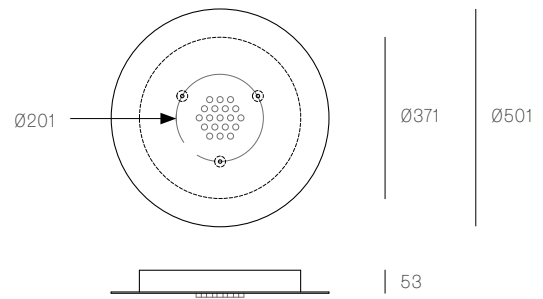

**XXX.13 CLUSTER**  
SPECIFICATION

<b>Pendants</b>	Thirteen
<b>Material</b>	White powder coated stainless steel cover
<b>Cable</b>	Coaxial cable Non-adjustable. 3000 standard / up to 30500 maximum
<b>Power Supply</b>	Integral
<b>Wood Backing</b>	Ø250 x 16

**XXX.19 CLUSTER**  
SPECIFICATION

<b>Pendants</b>	Nineteen
<b>Material</b>	White powder coated stainless steel cover
<b>Cable</b>	Coaxial cable Non-adjustable. 3000 standard / up to 30500 maximum
<b>Power Supply</b>	Integral
<b>Wood Backing</b>	Ø355 x 16

**XXX.37 CLUSTER**  
SPECIFICATION

<b>Pendants</b>	Thirty-seven
<b>Material</b>	White powder coated stainless steel cover
<b>Cable</b>	Coaxial cable Non-adjustable. 3000 standard / up to 30500 maximum
<b>Power Supply</b>	Integral
<b>Wood Backing</b>	Ø454 x 16

All dimensions are in millimeters (mm) unless otherwise specified.