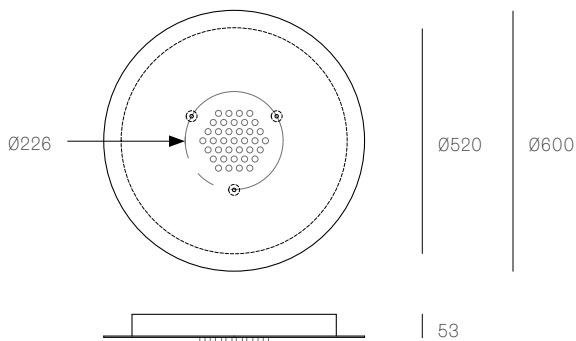

**XXX.13 CLUSTER**  
SPECIFICATION

<b>Pendants</b>	Thirteen
<b>Material</b>	White powder coated stainless steel cover
<b>Cable</b>	Coaxial cable Non-adjustable. 3000 standard / up to 30500 maximum
<b>Power Supply</b>	Integral
<b>Wood Backing</b>	Ø250 x 16

**XXX.19 CLUSTER**  
SPECIFICATION

<b>Pendants</b>	Nineteen
<b>Material</b>	White powder coated stainless steel cover
<b>Cable</b>	Coaxial cable Non-adjustable. 3000 standard / up to 30500 maximum
<b>Power Supply</b>	Integral
<b>Wood Backing</b>	Ø355 x 16

**XXX.37 CLUSTER**  
SPECIFICATION

<b>Pendants</b>	Thirty-seven
<b>Material</b>	White powder coated stainless steel cover
<b>Cable</b>	Coaxial cable Non-adjustable. 3000 standard / up to 30500 maximum
<b>Power Supply</b>	Integral
<b>Wood Backing</b>	Ø454 x 16

All dimensions are in millimeters (mm) unless otherwise specified.