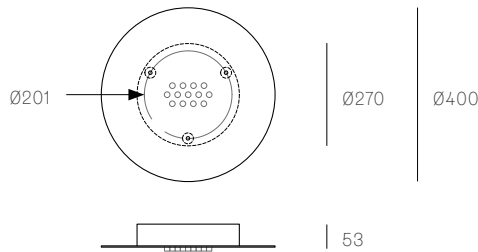

**XXX.13 CLUSTER**  
SPECIFICATION

<b>Pendants</b>	Thirteen
<b>Material</b>	White powder coated stainless steel cover
<b>Cable</b>	Coaxial cable Non-adjustable. 3000 standard / up to 30500 maximum
<b>Power Supply</b>	Integral
<b>Wood Backing</b>	Ø250 x 16

**XXX.19 CLUSTER**  
SPECIFICATION

<b>Pendants</b>	Nineteen
<b>Material</b>	White powder coated stainless steel cover
<b>Cable</b>	Coaxial cable Non-adjustable. 3000 standard / up to 30500 maximum
<b>Power Supply</b>	Integral
<b>Wood Backing</b>	Ø355 x 16

**XXX.37 CLUSTER**  
SPECIFICATION

<b>Pendants</b>	Thirty-seven
<b>Material</b>	White powder coated stainless steel cover
<b>Cable</b>	Coaxial cable Non-adjustable. 3000 standard / up to 30500 maximum
<b>Power Supply</b>	Integral
<b>Wood Backing</b>	Ø454 x 16

All dimensions are in millimeters (mm) unless otherwise specified.