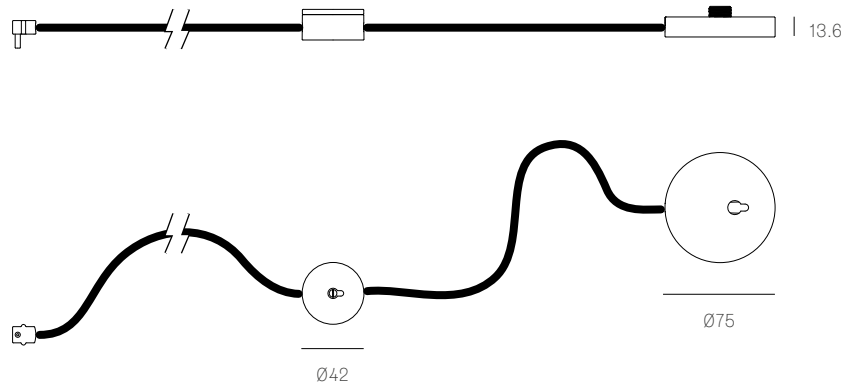

XXXT SPECIFICATION

Pendant	One
Material	Brass base and dial control
Cable	Black flexible cord, 2290mm
Plug Type	Type A - 110V Type C - 230V Type G - 230V Type I - 230V

44T SPECIFICATION

Pendant	One
Material	Black base and dial control
Cable	Black flexible cord, 2290mm
Plug Type	Type A - 110V Type C - 230V Type G - 230V Type I - 230V

All dimensions are in millimeters (mm)
unless otherwise specified.