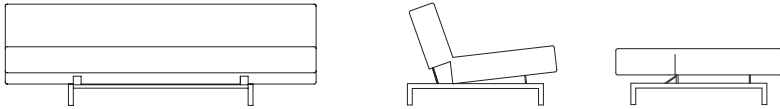

Sleeper

Sleeper Sofa SLP100

Sofa: L 204cm H 66cm D 98cm / L 80¼" H 26" D 38½"

Bed: L 204cm H 36cm D 108cm / L 80¼" H 14" D 42½"

Sleeper Back Cushion SLPBCU

L 78cm H 50cm D 15cm / L 30¾" H 19¾" D 6"

*Cushions are sold separately. Please specify fabric type and number of cushions required.

**BEN
SEN**

The Sleeper is a contemporary sofa that easily converts into a single bed.

Conventional sofa-beds involve complex, heavy systems of springs and levers that require several motions or placements. The result is inadequate spring suspension and poor cushioning that compromises comfort in sleeping or sitting. What differentiates the Sleeper from other sofa-beds is that the fully supported foam seat and back changes position in one smooth motion.

Visually, the Sleeper has uncompromised clean lines, balanced proportions, tailored details and a low profile that fits in any environment. The unique mechanical hardware is buried with only a hint to its presence, leaving the aesthetic appearance uncompromised.