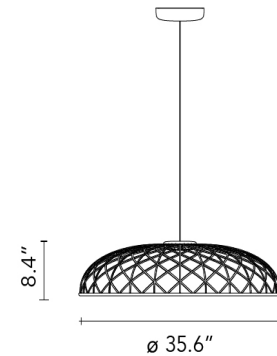

The fixture is fitted with a built-in balancing system at the top of the dome which helps adjust its balance, making it perfectly stable. The bottom of the dome is completed by an aluminum ring that keeps the dome's entire structure in place through a simple snap-fit system.

### Physical

Cord Length (inches)	106 "
Construction Material	Aluminium, Recycled and recyclable fabric
Weight	9.04 lbs

F6392017 Almond

### Dimensional Image