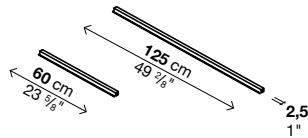

Rh/Lh end vertical frame

Code	Depth	Finish	Price in EURO	Packs	Vol. ³	Kg
55FIA13	32,5	lacquered steel		1	0,21	
55FIA14	65	lacquered steel		1	0,37	

each lot contains 2 end panels (55FIA13 1 pc. kg. 9 / 55FIA14 1 pc. kg. 10.5)

Intermediate vertical frame

Code	Depth	Finish	Price in EURO	Packs	Vol. ³	Kg
55FIA23	32,5	lacquered steel		1	0,21	9,5
55FIA24	65	lacquered steel		1	0,37	12,5

each lot contains 1 middle panel

Crosspiece

Code	Depth	Finish	Price in EURO	Packs	Vol. ³	Kg
55TRA01	60	aluminium with lacquer		1	0,01	
55TRA02	125	aluminium with lacquer		1	0,02	