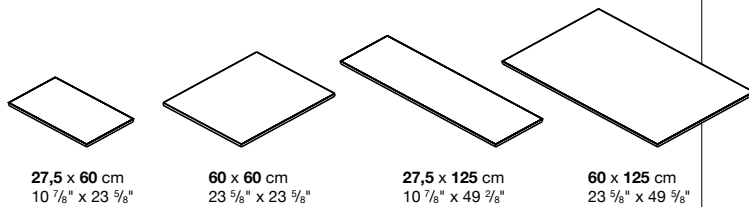

Shelves

Code	Depth	Finish	Price in EURO	Packs	Vol.³	Kg
55RIP01	27,5 x 60	lacquered steel		1	0,02	3
55RIP02	60 x 60	lacquered steel		1	0,03	6,5
55RIP03	27,5 x 125	lacquered steel		1	0,03	6,5
55RIP04	60 x 125	lacquered steel		1	0,05	11

each lot contains 1 shelf