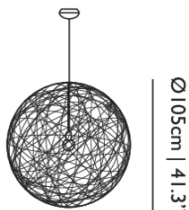

Product

WIDTH 105cm | 41.3"
HEIGHT 105cm | 41.3"
DEPTH 105cm | 41.3"
DIAMETER 105cm | 41.3"
WEIGHT NETTO 2.5kg | 5.51lbs

Packaging

WIDTH 110cm | 43.3"
HEIGHT 110cm | 43.3"
CUBAGE 1.33m³ | 47ft³
LENGTH 110cm | 43.3"
WEIGHT 13.5kg | 29.76lbs