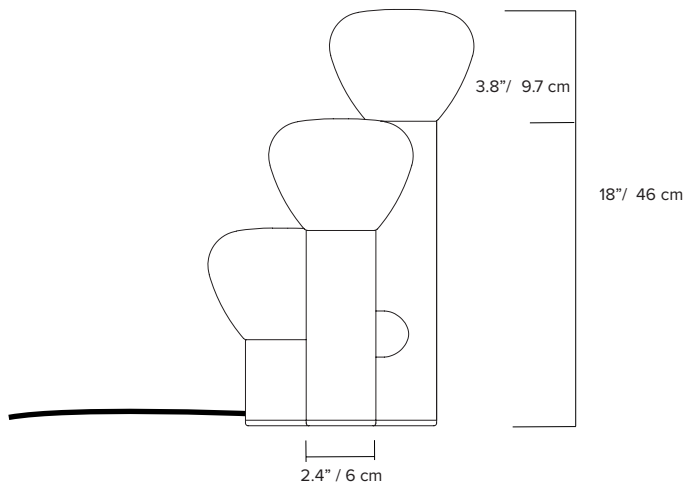

type:	table
construction:	hand blown frosted glass powder coated aluminum body vinyl cord
specifications:	source: LED lamp provided (G9 base) power consumption: 3x 4,5W lumen output: 951lm colour temperature: 2700K included *3000K available upon request colour rendering index: 80 CRI standard * ≥ 90 CRI upon request expected lifetime: 25 000h
control:	refer to our recommended list of dimmer models
cord length:	96" / 244 cm, hand switch at 18" / 46 cm from lamp 132" / 335 cm, foot switch at 60" / 152 cm from lamp
weight:	7.5lb / 3.4kg
certifications:	    IP20
warranty:	2 years

*dimensions are approximate and may vary slightly

ORDER GUIDE: SKU

COLLECTION	MODEL	BODY	CORD	SWITCH
PRC parc	06	BK black	BK black	HD hand
		MB midnight blue	WH white	FT floor
		BE blue		
		WH white		
		BG beige		
		BU burgundy		
		GN green		
		TC terracotta		
PRC	06	BK	BK	HD = PRC06BKBKHD
				example