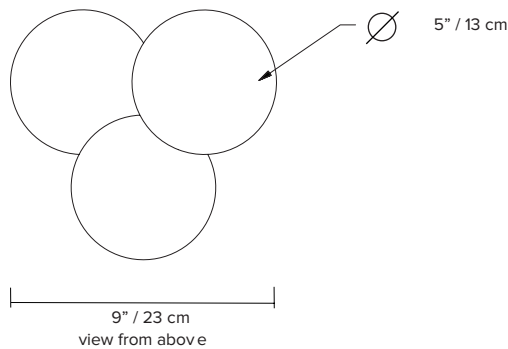

type:	table
construction:	hand blown frosted glass powder coated aluminum body vinyl cord
specifications:	source: LED lamp provided (G9 base) power consumption: 3x 4,5W lumen output: 951lm colour temperature: 2700K included *3000K available upon request colour rendering index: 80 CRI standard * ≥ 90 CRI upon request expected lifetime: 25 000h
control:	refer to our recommended list of dimmer models
cord length:	96" / 244 cm, hand switch at 18" / 46 cm from lamp 132" / 335 cm, foot switch at 60" / 152 cm from lamp
weight:	7.5lb / 3.4kg
certifications:	    IP20
warranty:	2 years