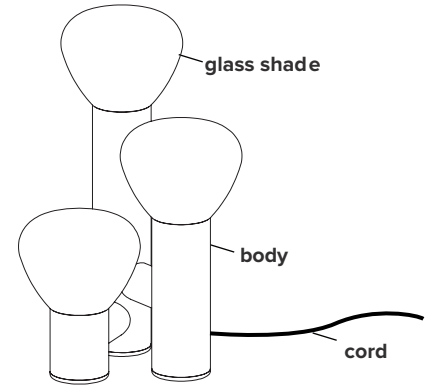

PARC 06

Parc is a collection inspired by childhood imagination and the essentiality of homemade forms — created in collaboration with Swiss designer Adrien Rovero. Evoking the archetype of a flashlight, each lamp of the Parc Collection is a playful reminder of time spent in nature, when a simple tube and piece of string could be used to fashion any number of creations. These makeshift things, at once naive and functional, harness the unique beauty of peeling an object back to its essence.

type:	table
construction:	hand blown frosted glass powder coated aluminum body vinyl cord
specifications:	source: LED lamp provided (G9 base) power consumption: 3x 4,5W lumen output: 951lm colour temperature: 2700K included *3000K available upon request colour rendering index: 80 CRI standard * ≥ 90 CRI upon request expected lifetime: 25 000h
control:	refer to our recommended list of dimmer models
cord length:	96" / 244 cm, hand switch at 18" / 46 cm from lamp 132" / 335 cm, foot switch at 60" / 152 cm from lamp
weight:	7.5lb / 3.4kg
certifications:	    IP20
warranty:	2 years

*dimensions are approximate and may vary slightly

ORDER GUIDE: SKU

COLLECTION	MODEL	BODY	CORD	SWITCH
PRC parc	06	BK black	BK black	HD hand
		MB midnight blue	WH white	FT floor
		BE blue		
		WH white		
		BG beige		
		BU burgundy		
		GN green		
		TC terracotta		
PRC	06	BK	BK	HD = PRC06BKBKHD
				example