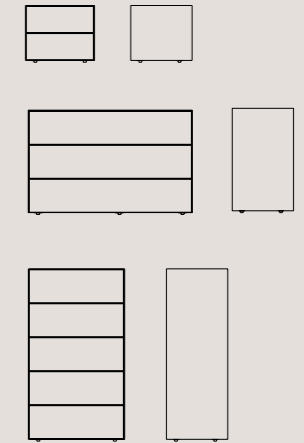

Tallboy

H 50.00" 5 drawer module
W 27.95" - 35.83"
D 17.72" - 21.65"

* Single front and divided front
** Divided front