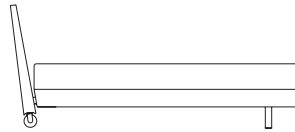

Onto

Onto Full ONTOF
L 215cm W 162cm H 92cm / L 85" W 64" H 36¼"

Onto Queen ONTOQ
L 231cm W 180cm H 92cm / L 91" W 71" H 36¼"

Onto King ONTOK
L 231cm W 220cm H 92cm / L 91" W 86½" H 36¼"

**BEN
SEN**

The Onto is an upholstered bed with a deceptively simple look, and has many subtle elements inherent in its construction and design. The sleek profile of the Onto features a tall, cushioned headboard that is angled for sitting up in bed. Recessed steel legs at the foot of the bed prevent toe stubbing and castors underneath the headboard allow for easy movement for cleaning or repositioning in the room.

The most notable feature of the Onto is the sewn cover. By choosing any fabric or leather, the Onto adds warmth, colour and texture to a bedroom. The tailored cover for the headboard and rails are removable for cleaning or replacement. A cotton headboard protector is also included and is machine-washable.

The Onto is available in a full, queen and king size bed.