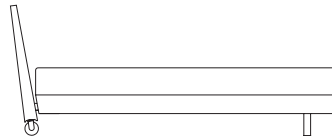

Onto

Onto Full ONTOF
L 215cm W 162cm H 92cm / L 85" W 64" H 36¼"

Onto Queen ONTOQ
L 231cm W 180cm H 92cm / L 91" W 71" H 36¼"

Onto King ONTOK
L 231cm W 220cm H 92cm / L 91" W 86½" H 36¼"

**BEN
SEN**

The Onto is an upholstered bed with a deceptively simple look, and has many subtle elements inherent in its construction and design. The sleek profile of the Onto features a tall, cushioned headboard that is angled for sitting up in bed. Recessed steel legs at the foot of the bed prevent toe stubbing and castors underneath the headboard allow for easy movement for cleaning or repositioning in the room.

The Onto is available in a full, queen and king size bed.