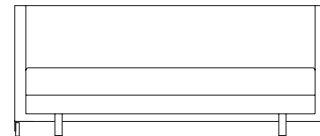

Onto

Onto Full ONTOF
L 215cm W 162cm H 92cm / L 85" W 64" H 36¼"

Onto Queen ONTOQ
L 231cm W 180cm H 92cm / L 91" W 71" H 36¼"

Onto King ONTOK
L 231cm W 220cm H 92cm / L 91" W 86½" H 36¼"

**BEN
SEN**

The Onto is an upholstered bed with a deceptively simple look, and has many subtle elements inherent in its construction and design. The sleek profile of the Onto features a tall, cushioned headboard that is angled for sitting up in bed. Recessed steel legs at the foot of the bed prevent toe stubbing and castors underneath the headboard allow for easy movement for cleaning or repositioning in the room.

The Onto is available in a full, queen and king size bed.