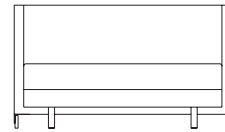

Onto

Onto Full ONTOF
L 215cm W 162cm H 92cm / L 85" W 64" H 36¼"

Onto Queen ONTOQ
L 231cm W 180cm H 92cm / L 91" W 71" H 36¼"

Onto King ONTOK
L 231cm W 220cm H 92cm / L 91" W 86½" H 36¼"

**BEN
SEN**

The Onto is an upholstered bed with a deceptively simple look, and has many subtle elements inherent in its construction and design. The sleek profile of the Onto features a tall, cushioned headboard that is angled for sitting up in bed. Recessed steel legs at the foot of the bed prevent toe stubbing and castors underneath the headboard allow for easy movement for cleaning or repositioning in the room.

The Onto is available in a full, queen and king size bed.