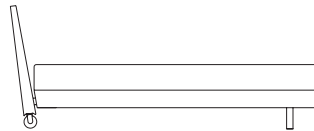

Onto

Onto Full ONTOF
L 215cm W 162cm H 92cm / L 85" W 64" H 36¼"

Onto Queen ONTOQ
L 231cm W 180cm H 92cm / L 91" W 71" H 36¼"

Onto King ONTOK
L 231cm W 220cm H 92cm / L 91" W 86½" H 36¼"

**BEN
SEN**

The Onto is an upholstered bed with a deceptively simple look, and has many subtle elements inherent in its construction and design. The sleek profile of the Onto features a tall, cushioned headboard that is angled for sitting up in bed. Recessed steel legs at the foot of the bed prevent toe stubbing and castors underneath the headboard allow for easy movement for cleaning or repositioning in the room.

The most notable feature of the Onto is the sewn cover. By choosing any fabric or leather, the Onto adds warmth, colour and texture to a bedroom. The tailored cover for the headboard and rails are removable for cleaning or replacement. A cotton headboard protector is also included and is machine-washable.

The Onto is available in a full, queen and king size bed.