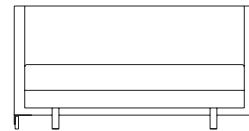

Onto

Onto Full ONTOF
L 215cm W 162cm H 92cm / L 85" W 64" H 36¼"

Onto Queen ONTOQ
L 231cm W 180cm H 92cm / L 91" W 71" H 36¼"

Onto King ONTOK
L 231cm W 220cm H 92cm / L 91" W 86½" H 36¼"

**BEN
SEN**

The Onto is an upholstered bed with a deceptively simple look, and has many subtle elements inherent in its construction and design. The sleek profile of the Onto features a tall, cushioned headboard that is angled for sitting up in bed. Recessed steel legs at the foot of the bed prevent toe stubbing and castors underneath the headboard allow for easy movement for cleaning or repositioning in the room.

The Onto is available in a full, queen and king size bed.