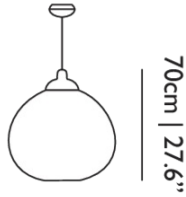

Dimensions

71cm | 28"

Product

WIDTH 71cm | 28"
HEIGHT 70cm | 27.6"
DEPTH 71cm | 28"
DIAMETER 71cm | 28"
WEIGHT NETTO 1.5kg | 3.31lbs

Packaging

WIDTH 75cm | 29.5"
HEIGHT 82cm | 32.3"
CUBAGE 0.46m³ | 16.29ft³
LENGTH 75cm | 29.5"
WEIGHT 6kg | 13.23lbs