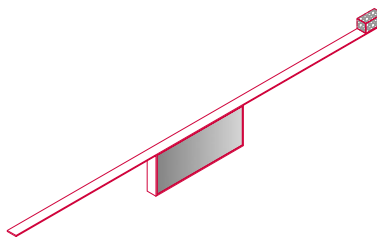

MIRROR LINES