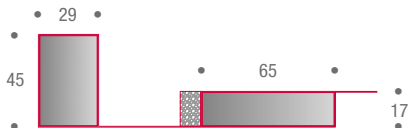

## TYPES

There are six formal, horizontal and vertical types which, by accost or by design, can create big configurations, grand also in appearance.

Each composition, including a 4 mm thick mirror with bevelled edging, is completed with decorative elements, specifically:

## MIRROR LINES

**Composition 1**  
L210 D5 H25 cm

**Composition 2**  
L164 D5 H45 cm

**Composition 3**  
L155 D5 H30 cm

**Composition 4**  
L155 D5 H45 cm

**Composition 5**  
L12 D5 H145 cm

**Composition 6**  
L32 D5 H140 cm