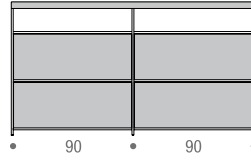

CONFIGURATIONS

Composition SB-1 dimensions L184 D39 H64/H100 cm

Composition SB-2 dimensions L244 D39 H64/H100 cm

Composition SB-3 dimensions L276 D39 H64/H100 cm

Composition SB-4 dimensions L366 D39 H64/H100 cm

CABINETS D39

Cabinets L90 or 120 cm, with flap door or with two drawers, mandatory to be added to the composition:

Sideboard SB-1 L184 H64 order 2 cabinets L90 cm; L184 H100 order 4 cabinets L90 cm

Sideboard SB-2 L244 H64 order 2 cabinets L120 cm; L244 H100 order 4 cabinets L120 cm

Sideboard SB-3 L276 H64 order 3 cabinets L90 cm; L276 H100 order 6 cabinets L90 cm

Sideboard SB-4 L366 H64 order 3 cabinets L120 cm; L366 H100 order 6 cabinets L120 cm

These cabinets are positioned at free choice inside the structure.

They are built in medium density wood fibreboard, available in a matt lacquered finish in colours: white, pearl nickel and shadow grey, or in natural black wood.

MINIMA 3.0 SIDEBOARD

composition SB-1 L184 D39 H64 cm
2 cabinets L90 to be added (mandatory)