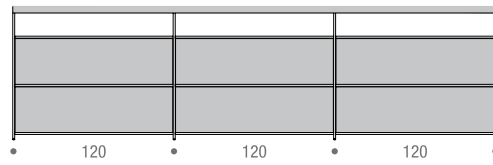

composition SB-4 L366 D39 H100 cm
6 cabinets L120 to be added (mandatory)