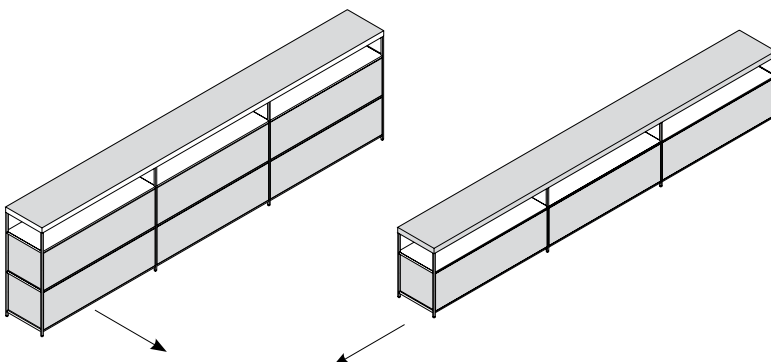

CABINETS D39 FOR MINIMA 3.0 SIDEBOARD WITH FLAP OPENING DOOR OR DRAWERS L90/120 MANDATORY TO BE ADDED