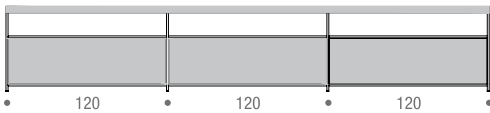

Double-sided, this sideboard can also be placed in the center of the room to divide the spaces.

Available in 8 configurations with a height of 64 or 100 cm and in 4 colours - white, graphite gray, shadow grey and pearl nickel - it is equipped with a material top made of Italian walnut or reconstructed White Carrara and reconstructed Black Ebony marble and is equipped with containers or drawers.

They are built in medium density wood fibreboard, available in a matt lacquered finish in colours: white, pearl nickel and shadow grey, or in natural black wood.

MINIMA 3.0 SIDEBOARD

composition SB-1 L184 D39 H64 cm
2 cabinets L90 to be added (mandatory)

composition SB-1 L184 D39 H100 cm
4 cabinets L90 to be added (mandatory)

composition SB-2 L244 D39 H64 cm
2 cabinets L120 to be added (mandatory)

composition SB-2 L244 D39 H100 cm
4 cabinets L120 to be added (mandatory)

composition SB-3 L276 D39 H64 cm
3 cabinets L90 to be added (mandatory)

composition SB-3 L276 D39 H100 cm
6 cabinets L90 to be added (mandatory)

composition SB-4 L366 D39 H64 cm
3 cabinets L120 to be added (mandatory)