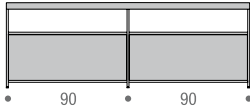

CONFIGURATIONS

Composition SB-1 dimensions L184 D39 H64/H100 cm

Composition SB-2 dimensions L244 D39 H64/H100 cm

Composition SB-3 dimensions L276 D39 H64/H100 cm

Composition SB-4 dimensions L366 D39 H64/H100 cm

CABINETS D39

Cabinets L90 or 120 cm, with flap door or with two drawers, mandatory to be added to the composition:

Sideboard SB-1 L184 H64 order 2 cabinets L90 cm; L184 H100 order 4 cabinets L90 cm

Sideboard SB-2 L244 H64 order 2 cabinets L120 cm; L244 H100 order 4 cabinets L120 cm

Sideboard SB-3 L276 H64 order 3 cabinets L90 cm; L276 H100 order 6 cabinets L90 cm

Sideboard SB-4 L366 H64 order 3 cabinets L120 cm; L366 H100 order 6 cabinets L120 cm

These cabinets are positioned at free choice inside the structure.

They are built in medium density wood fibreboard, available in a matt lacquered finish in colours: white, pearl nickel and shadow grey, or in natural black wood.

MINIMA 3.0 SIDEBOARD

composition SB-1 L184 D39 H64 cm
2 cabinets L90 to be added (mandatory)