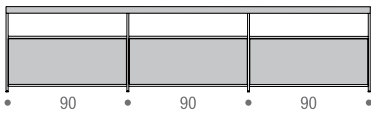

CONFIGURATIONS

Composition SB-1 dimensions L184 D39 H64/H100 cm

Composition SB-2 dimensions L244 D39 H64/H100 cm

Composition SB-3 dimensions L276 D39 H64/H100 cm

Composition SB-4 dimensions L366 D39 H64/H100 cm

Sideboard SB-3 L276 H64 order 3 cabinets L90 cm; L276 H100 order 6 cabinets L90 cm

Sideboard SB-4 L366 H64 order 3 cabinets L120 cm; L366 H100 order 6 cabinets L120 cm

These cabinets are positioned at free choice inside the structure.

They are built in medium density wood fibreboard, available in a matt lacquered finish in colours: white, pearl nickel and shadow grey, or in natural black wood.

MINIMA 3.0 SIDEBOARD

composition SB-1 L184 D39 H64 cm
2 cabinets L90 to be added (mandatory)

composition SB-1 L184 D39 H100 cm
4 cabinets L90 to be added (mandatory)

composition SB-2 L244 D39 H64 cm
2 cabinets L120 to be added (mandatory)

composition SB-2 L244 D39 H100 cm
4 cabinets L120 to be added (mandatory)