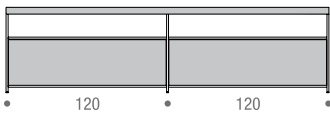

CONFIGURATIONS

Composition SB-1 dimensions L184 D39 H64/H100 cm

Composition SB-2 dimensions L244 D39 H64/H100 cm

Composition SB-3 dimensions L276 D39 H64/H100 cm

Composition SB-4 dimensions L366 D39 H64/H100 cm

Sideboard SB-3 L276 H64 order 3 cabinets L90 cm; L276 H100 order 6 cabinets L90 cm

Sideboard SB-4 L366 H64 order 3 cabinets L120 cm; L366 H100 order 6 cabinets L120 cm

These cabinets are positioned at free choice inside the structure.

They are built in medium density wood fibreboard, available in a matt lacquered finish in colours: white, pearl nickel and shadow grey, or in natural black wood.

MINIMA 3.0 SIDEBOARD

composition SB-1 L184 D39 H64 cm
2 cabinets L90 to be added (mandatory)

composition SB-1 L184 D39 H100 cm
4 cabinets L90 to be added (mandatory)

composition SB-2 L244 D39 H64 cm
2 cabinets L120 to be added (mandatory)

composition SB-2 L244 D39 H100 cm
4 cabinets L120 to be added (mandatory)