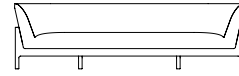

Loft

Loft 200 with metal legs LOFT200
L 180cm D 90cm H 70cm / L 71" D 35½" H 27½"

Loft 200 with wood legs LOFT200
L 180cm D 90cm H 70cm / L 71" D 35½" H 27½"

Loft 300 with metal legs LOFT300
L 245cm D 90cm H 70cm / L 96½" D 35½" H 27½"

Loft 300 with wood legs LOFT300
L 245cm D 90cm H 70cm / L 96½" D 35½" H 27½"

Loft Back Cushion 90 x 55 BCU90X55
L 90cm D 17cm H 55cm / L 35½" D 6¾" H 21½"

Loft Back Cushion 55 x 55 BCU55X55
L 55cm D 17cm H 55cm / L 21½" D 6¾" H 21½"

Metal legs- Chrome / Bronzato
Solid wood legs- Oak / Black Oak

**BEN
SEN**

With a floating frame, and elegant legs in either chrome or bronzato, the LOFT sofa is a clean and tailored classic that invites you into its embrace. Thanks to the exaggerated look of the legs, and the simplicity of the integrated seat cushion, this sofa is a great piece to be used both residentially and in contract applications. Comes in two standard lengths: 180cm, or 245cm