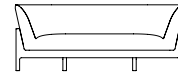

Loft

Loft 200 with metal legs LOFT200
L 180cm D 90cm H 70cm / L 71" D 35½" H 27½"

Loft 200 with wood legs LOFT200
L 180cm D 90cm H 70cm / L 71" D 35½" H 27½"

Loft 300 with metal legs LOFT300
L 245cm D 90cm H 70cm / L 96½" D 35½" H 27½"

Loft 300 with wood legs LOFT300
L 245cm D 90cm H 70cm / L 96½" D 35½" H 27½"

Loft Back Cushion 90 x 55 BCU90X55
L 90cm D 17cm H 55cm / L 35½" D 6¾" H 21½"

Loft Back Cushion 55 x 55 BCU55X55
L 55cm D 17cm H 55cm / L 21½" D 6¾" H 21½"

Metal legs- Chrome / Bronzato
Solid wood legs- Oak / Black Oak

**BEN
SEN**

With a floating frame, and elegant legs in either chrome or bronzato, the LOFT sofa is a clean and tailored classic that invites you into its embrace. Thanks to the exaggerated look of the legs, and the simplicity of the integrated seat cushion, this sofa is a great piece to be used both residentially and in contract applications. Comes in two standard lengths: 180cm, or 245cm