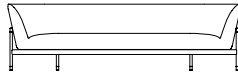

Loft

Loft 200 with metal legs LOFT200
L 180cm D 90cm H 70cm / L 71" D 35½" H 27½"

Loft 200 with wood legs LOFT200
L 180cm D 90cm H 70cm / L 71" D 35½" H 27½"

Loft 300 with metal legs LOFT300
L 245cm D 90cm H 70cm / L 96½" D 35½" H 27½"

Loft 300 with wood legs LOFT300
L 245cm D 90cm H 70cm / L 96½" D 35½" H 27½"

Loft Back Cushion 90 x 55 BCU90X55
L 90cm D 17cm H 55cm / L 35½" D 6¾" H 21½"

Loft Back Cushion 55 x 55 BCU55X55
L 55cm D 17cm H 55cm / L 21½" D 6¾" H 21½"

Metal legs- Chrome / Bronzato
Solid wood legs- Oak / Black Oak

**BEN
SEN**

With a floating frame, and elegant legs in either chrome or bronzato, the LOFT sofa is a clean and tailored classic that invites you into its embrace. Thanks to the exaggerated look of the legs, and the simplicity of the integrated seat cushion, this sofa is a great piece to be used both residentially and in contract applications. Comes in two standard lengths: 180cm, or 245cm