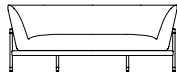

Loft

Loft 200 with metal legs LOFT200
L 180cm D 90cm H 70cm / L 71" D 35½" H 27½"

Loft 200 with wood legs LOFT200
L 180cm D 90cm H 70cm / L 71" D 35½" H 27½"

Loft 300 with metal legs LOFT300
L 245cm D 90cm H 70cm / L 96½" D 35½" H 27½"

Loft 300 with wood legs LOFT300
L 245cm D 90cm H 70cm / L 96½" D 35½" H 27½"

Loft Back Cushion 90 x 55 BCU90X55
L 90cm D 17cm H 55cm / L 35½" D 6¾" H 21½"

Loft Back Cushion 55 x 55 BCU55X55
L 55cm D 17cm H 55cm / L 21½" D 6¾" H 21½"

Metal legs- Chrome / Bronzato
Solid wood legs- Oak / Black Oak

**BEN
SEN**

With a floating frame, and elegant legs in either chrome or bronzato, the LOFT sofa is a clean and tailored classic that invites you into its embrace. Thanks to the exaggerated look of the legs, and the simplicity of the integrated seat cushion, this sofa is a great piece to be used both residentially and in contract applications. Comes in two standard lengths: 180cm, or 245cm